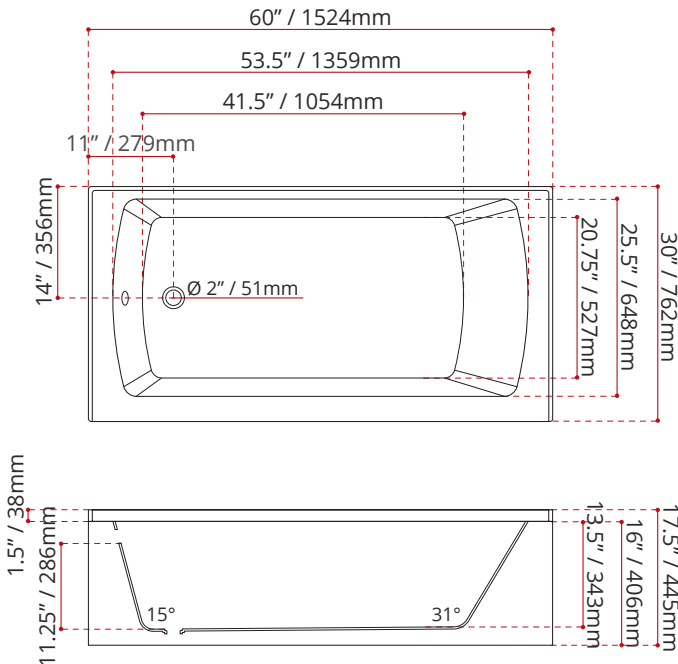

WHITE FINISH	
MODEL No.	
3681	
LEFT HAND DRAIN LOCATION	
3691	
RIGHT HAND DRAIN LOCATION	

BLACK FINISH	BISCUIT FINISH
MODEL No.	MODEL No.
3682	3683
LEFT HAND DRAIN LOCATION	LEFT HAND DRAIN LOCATION
3692	3693
RIGHT HAND DRAIN LOCATION	RIGHT HAND DRAIN LOCATION
<i>COLOUR OPTIONS ARE MADE TO ORDER - NO REFUND - NO RETURN -</i>	

DIMENSIONS	WATER DEPTH	CAPACITY
<ul style="list-style-type: none"> • Length: 60" / 1524mm • Width: 30" / 762mm • Skirt Height: 16" / 406mm 	11.25" / 286mm Drain to overflow	42 gal. 159 litres of water

SHIPPING INFORMATION:	
<ul style="list-style-type: none"> • Length: 62" / 1575mm • Width: 34" / 864mm • Height: 26" / 660mm 	<ul style="list-style-type: none"> • Net Weight: 30 kg / 66 lbs • Gross Weight: 35.8 kg / 79 lbs

MODEL NUMBER : **3681**
(LEFT HAND DRAIN LOCATION)

MODEL NUMBER : **3691**
(RIGHT HAND DRAIN LOCATION)

DISCLAIMER: Measurements may vary ± 1/4" (Diagram Not to scale)