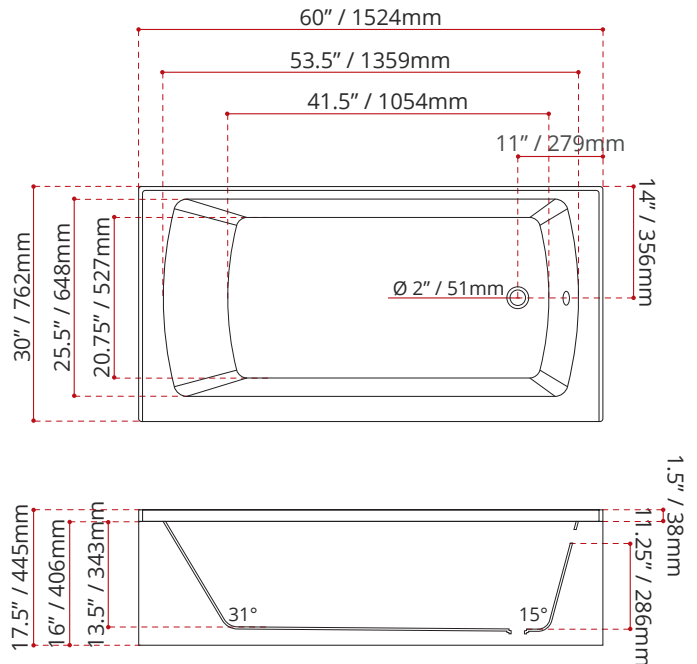

WHITE FINISH	
MODEL No.	
3681	
LEFT HAND DRAIN LOCATION	
3691	
RIGHT HAND DRAIN LOCATION	

BLACK FINISH	BISCUIT FINISH
MODEL No.	MODEL No.
3682	3683
LEFT HAND DRAIN LOCATION	LEFT HAND DRAIN LOCATION
3692	3693
RIGHT HAND DRAIN LOCATION	RIGHT HAND DRAIN LOCATION
<i>COLOUR OPTIONS ARE MADE TO ORDER - NO REFUND - NO RETURN -</i>	

DIMENSIONS	WATER DEPTH	CAPACITY
<ul style="list-style-type: none"> • Length: 60" / 1524mm • Width: 30" / 762mm • Skirt Height: 16" / 406mm 	11.25" / 286mm Drain to overflow	42 gal. 159 litres of water

SHIPPING INFORMATION:	
<ul style="list-style-type: none"> • Length: 62" / 1575mm • Width: 34" / 864mm • Height: 26" / 660mm 	<ul style="list-style-type: none"> • Net Weight: 30 kg / 66 lbs • Gross Weight: 35.8 kg / 79 lbs

MODEL NUMBER : **3681**
(LEFT HAND DRAIN LOCATION)

MODEL NUMBER : **3691**
(RIGHT HAND DRAIN LOCATION)

DISCLAIMER: Measurements may vary ± 1/4" (Diagram Not to scale)