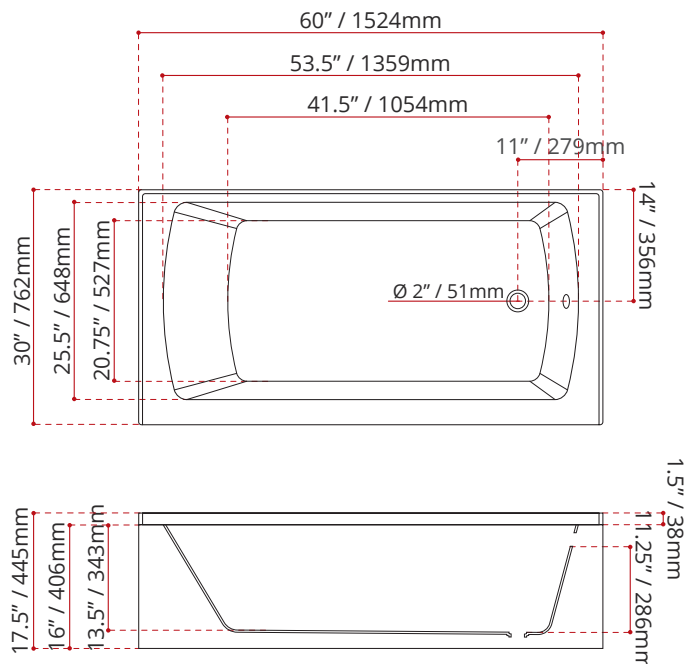

DIMENSIONS	WATER DEPTH	CAPACITY
<ul style="list-style-type: none"> Length: 60" / 1524mm Width: 30" / 762mm Skirt Height: 16" / 406mm 	11.25" / 286mm Drain to overflow	42 gal. 159 litres of water

PRODUCT INFORMATION:

SHIPPING INFORMATION:

KG/LBS

- Length: 62" / 1575mm
- Width: 34" / 864mm
- Height: 26" / 660mm
- Net Weight: 30 kg / 66 lbs
- Gross Weight: 35.8 kg / 79 lbs

MODEL NUMBER : 3685
(LEFT HAND DRAIN LOCATION)

MODEL NUMBER : 3695
(RIGHT HAND DRAIN LOCATION)

DISCLAIMER: Measurements may vary ± 1/4" (Diagram Not to scale)