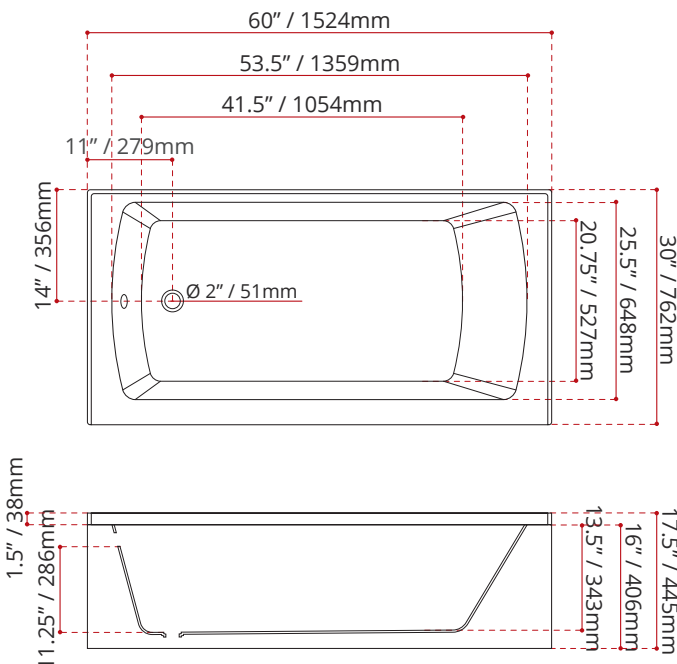

DIMENSIONS	WATER DEPTH	CAPACITY
<ul style="list-style-type: none"> Length: 60" / 1524mm Width: 30" / 762mm Skirt Height: 16" / 406mm 	11.25" / 286mm Drain to overflow	42 gal. 159 litres of water

PRODUCT INFORMATION:

SHIPPING INFORMATION:

KG/LBS

- Length: 62" / 1575mm
- Width: 34" / 864mm
- Height: 26" / 660mm
- Net Weight: 30 kg / 66 lbs
- Gross Weight: 35.8 kg / 79 lbs

MODEL NUMBER : 3685
(LEFT HAND DRAIN LOCATION)

MODEL NUMBER : 3695
(RIGHT HAND DRAIN LOCATION)

DISCLAIMER: Measurements may vary ± 1/4" (Diagram Not to scale)