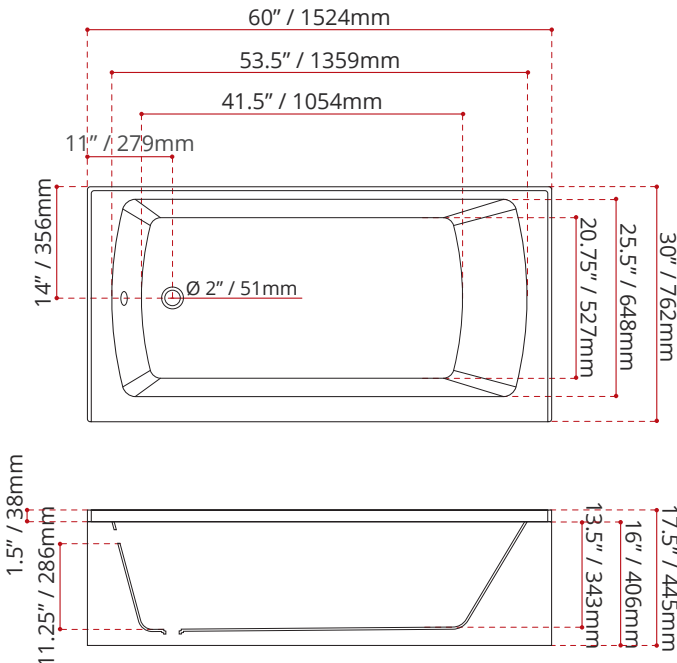

MODEL NUMBER : 3684
(LEFT HAND DRAIN LOCATION)

DISCLAIMER: Measurements may vary ± 1/4" (Diagram Not to scale)