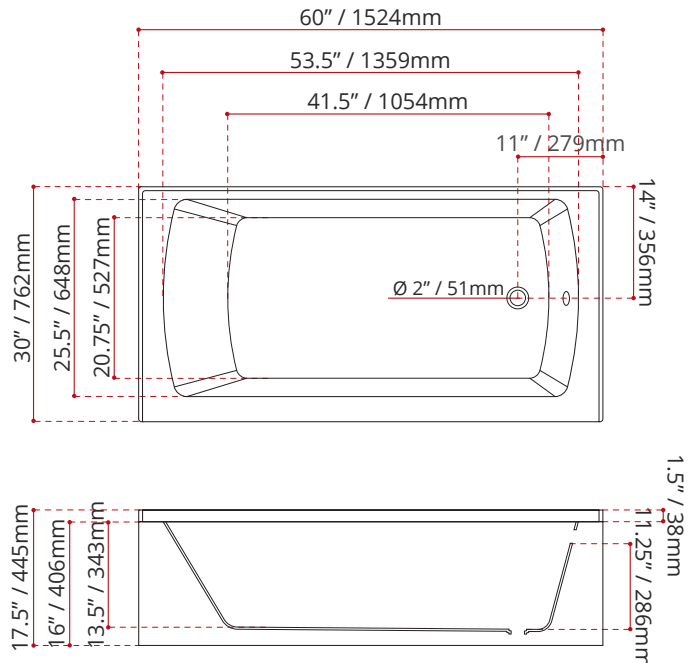

MODEL NUMBER : 3694
(RIGHT HAND DRAIN LOCATION)

DISCLAIMER: Measurements may vary ± 1/4" (Diagram Not to scale)