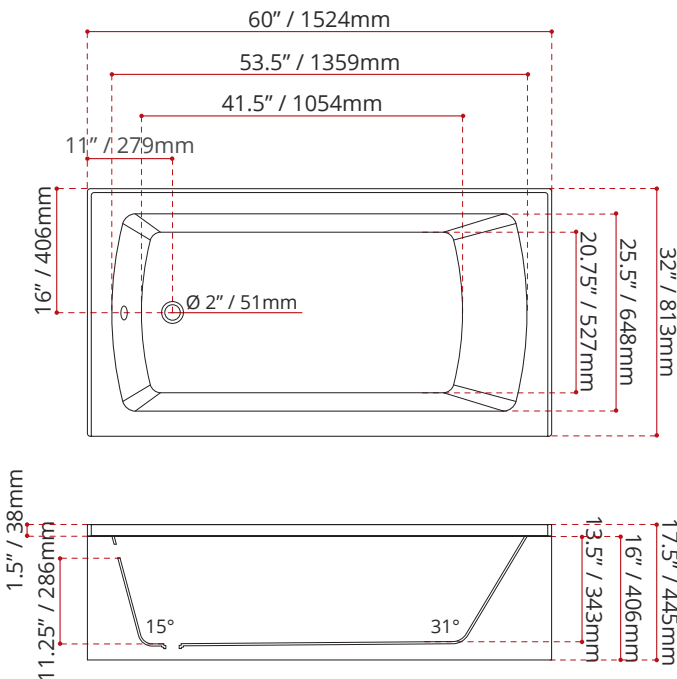

Product images are for illustration purposes only. Actual product(s) may vary.

WHITE FINISH	
MODEL No.	
<b>3711</b>	
LEFT HAND DRAIN LOCATION	
<b>3721</b>	
RIGHT HAND DRAIN LOCATION	

BLACK FINISH	BISCUIT FINISH
MODEL No.	MODEL No.
<b>3712</b> LEFT HAND DRAIN LOCATION	<b>3713</b> LEFT HAND DRAIN LOCATION
<b>3722</b> RIGHT HAND DRAIN LOCATION	<b>3723</b> RIGHT HAND DRAIN LOCATION
<i>COLOUR OPTIONS ARE MADE TO ORDER - NO REFUND - NO RETURN -</i>	

DIMENSIONS	WATER DEPTH	CAPACITY
<ul style="list-style-type: none"> <li>• Length: 60" / 1524mm</li> <li>• Width: 32" / 813mm</li> <li>• Skirt Height: 16" / 406mm</li> </ul>	11.25" / 286mm Drain to overflow	42 gal. 159 litres of water

SHIPPING INFORMATION:	
<ul style="list-style-type: none"> <li>• Length: 62" / 1575mm</li> <li>• Width: 34" / 864mm</li> <li>• Height: 26" / 660mm</li> </ul>	<ul style="list-style-type: none"> <li>• Net Weight: 30 kg / 66 lbs</li> <li>• Gross Weight: 35.8 kg / 79 lbs</li> </ul>

MODEL NUMBER : **3711**  
(LEFT HAND DRAIN LOCATION)

MODEL NUMBER : **3721**  
(RIGHT HAND DRAIN LOCATION)

DISCLAIMER: Measurements may vary ± 1/4" (Diagram Not to scale)