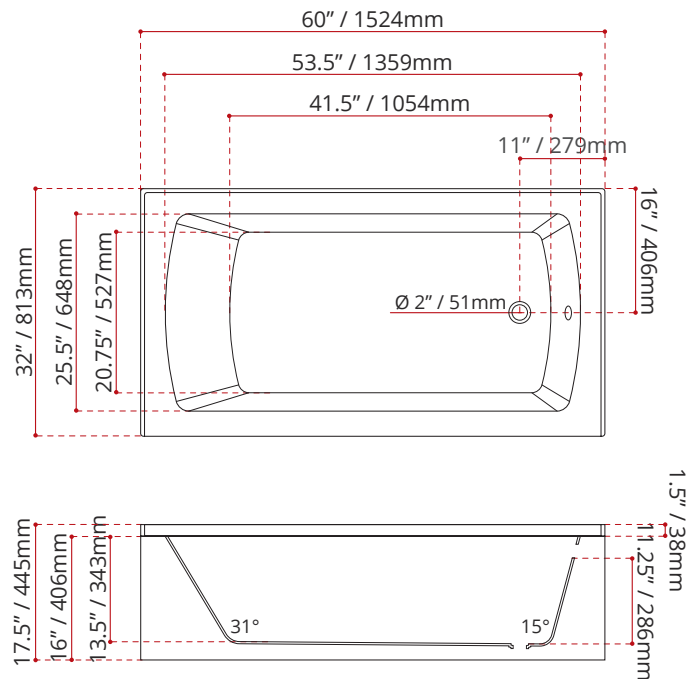

Product images are for illustration purposes only. Actual product(s) may vary.

WHITE FINISH	
MODEL No.	
<b>3711</b>	
LEFT HAND DRAIN LOCATION	
<b>3721</b>	
RIGHT HAND DRAIN LOCATION	

BLACK FINISH	BISCUIT FINISH
MODEL No.	MODEL No.
<b>3712</b> LEFT HAND DRAIN LOCATION	<b>3713</b> LEFT HAND DRAIN LOCATION
<b>3722</b> RIGHT HAND DRAIN LOCATION	<b>3723</b> RIGHT HAND DRAIN LOCATION
<i>COLOUR OPTIONS ARE MADE TO ORDER - NO REFUND - NO RETURN -</i>	

DIMENSIONS	WATER DEPTH	CAPACITY
<ul style="list-style-type: none"> <li>• Length: 60" / 1524mm</li> <li>• Width: 32" / 813mm</li> <li>• Skirt Height: 16" / 406mm</li> </ul>	11.25" / 286mm Drain to overflow	42 gal. 159 litres of water

SHIPPING INFORMATION:	
<ul style="list-style-type: none"> <li>• Length: 62" / 1575mm</li> <li>• Width: 34" / 864mm</li> <li>• Height: 26" / 660mm</li> </ul>	<ul style="list-style-type: none"> <li>• Net Weight: 30 kg / 66 lbs</li> <li>• Gross Weight: 35.8 kg / 79 lbs</li> </ul>

MODEL NUMBER : **3711**  
(LEFT HAND DRAIN LOCATION)

MODEL NUMBER : **3721**  
(RIGHT HAND DRAIN LOCATION)

DISCLAIMER: Measurements may vary ± 1/4" (Diagram Not to scale)