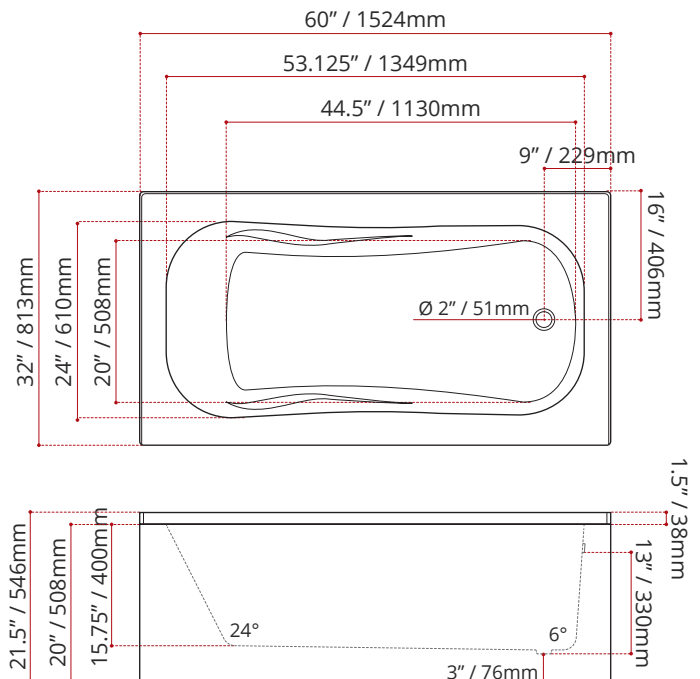

DIMENSIONS	WATER DEPTH	CAPACITY
<ul style="list-style-type: none"> • Length: 60" / 1524mm • Width: 32" / 813mm • Skirt Height: 20" / 508mm 	13" / 330mm Drain to overflow	50.2 gal. 190 litres of water

PRODUCT INFORMATION:

SHIPPING INFORMATION:

- Length: 62" / 1575mm
- Width: 34" / 864mm
- Height: 26" / 660mm

- Net Weight: 30 kg / 66 lbs
- Gross Weight: 35.8 kg / 79 lbs

MODEL NUMBER : **4225**
(LEFT HAND DRAIN LOCATION)

MODEL NUMBER : **4235**
(RIGHT HAND DRAIN LOCATION)

DISCLAIMER: Measurements may vary ± 1/8" (Diagram Not to scale)