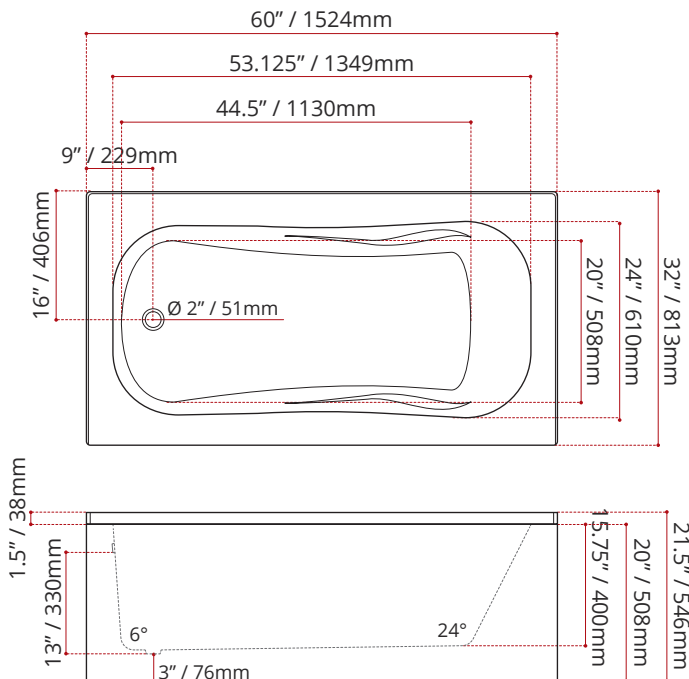

DIMENSIONS	WATER DEPTH	CAPACITY
<ul style="list-style-type: none"> • Length: 60" / 1524mm • Width: 32" / 813mm • Skirt Height: 20" / 508mm 	13" / 330mm Drain to overflow	50.2 gal. 190 litres of water

PRODUCT INFORMATION:

SHIPPING INFORMATION:

- Length: 62" / 1575mm
- Width: 34" / 864mm
- Height: 26" / 660mm

- Net Weight: 30 kg / 66 lbs
- Gross Weight: 35.8 kg / 79 lbs

MODEL NUMBER : **4225**
(LEFT HAND DRAIN LOCATION)

MODEL NUMBER : **4235**
(RIGHT HAND DRAIN LOCATION)

DISCLAIMER: Measurements may vary ± 1/8" (Diagram Not to scale)