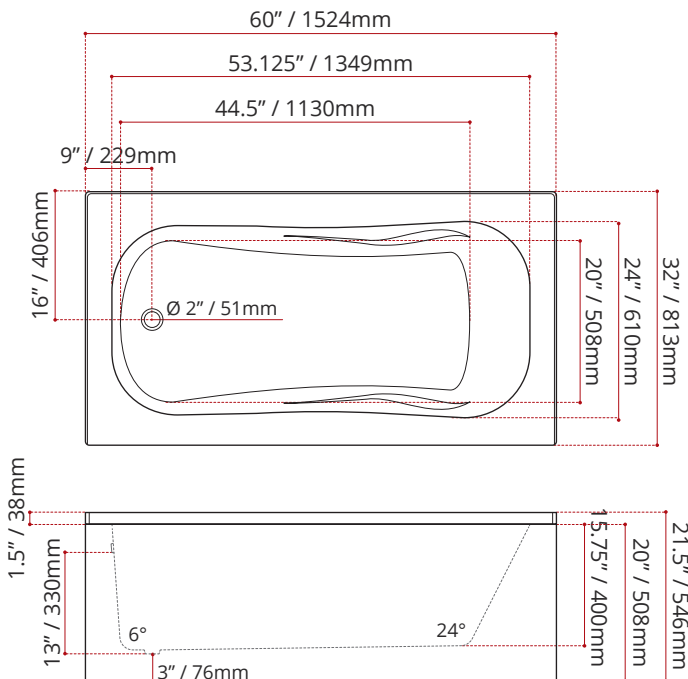

| DIMENSIONS | WATER DEPTH | CAPACITY |
|---------------------------------------------------------------------------------------------------------------------------------------------|----------------------------------|----------------------------------|
| <ul style="list-style-type: none"> • Length: 60" / 1524mm • Width: 32" / 813mm • Skirt Height: 20" / 508mm | 13" / 330mm Drain to overflow | 50.2 gal. 190 litres of water |

SHIPPING INFORMATION:

- Length: 62" / 1575mm
- Width: 34" / 864mm
- Height: 26" / 660mm

- Net Weight: 30 kg / 66 lbs
- Gross Weight: 35.8 kg / 79 lbs

MODEL NUMBER : **4224**
(LEFT HAND DRAIN LOCATION)

MODEL NUMBER : **4234**
(RIGHT HAND DRAIN LOCATION)

DISCLAIMER: Measurements may vary ± 1/4" (Diagram Not to scale)