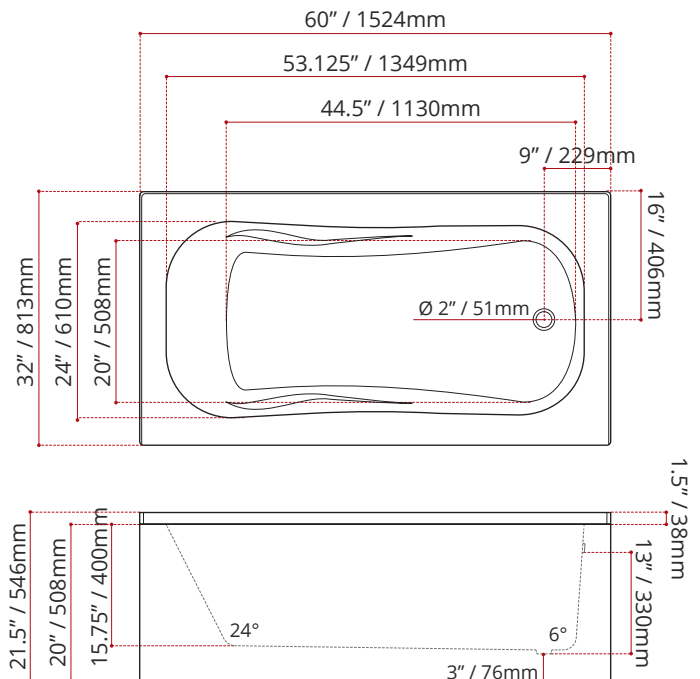

| DIMENSIONS | WATER DEPTH | CAPACITY |
|---------------------------------------------------------------------------------------------------------------------------------------------|----------------------------------|----------------------------------|
| <ul style="list-style-type: none"> • Length: 60" / 1524mm • Width: 32" / 813mm • Skirt Height: 20" / 508mm | 13" / 330mm Drain to overflow | 50.2 gal. 190 litres of water |

SHIPPING INFORMATION:

- Length: 62" / 1575mm
- Width: 34" / 864mm
- Height: 26" / 660mm

- Net Weight: 30 kg / 66 lbs
- Gross Weight: 35.8 kg / 79 lbs

MODEL NUMBER : **4224**
(LEFT HAND DRAIN LOCATION)

MODEL NUMBER : **4234**
(RIGHT HAND DRAIN LOCATION)

DISCLAIMER: Measurements may vary ± 1/4" (Diagram Not to scale)