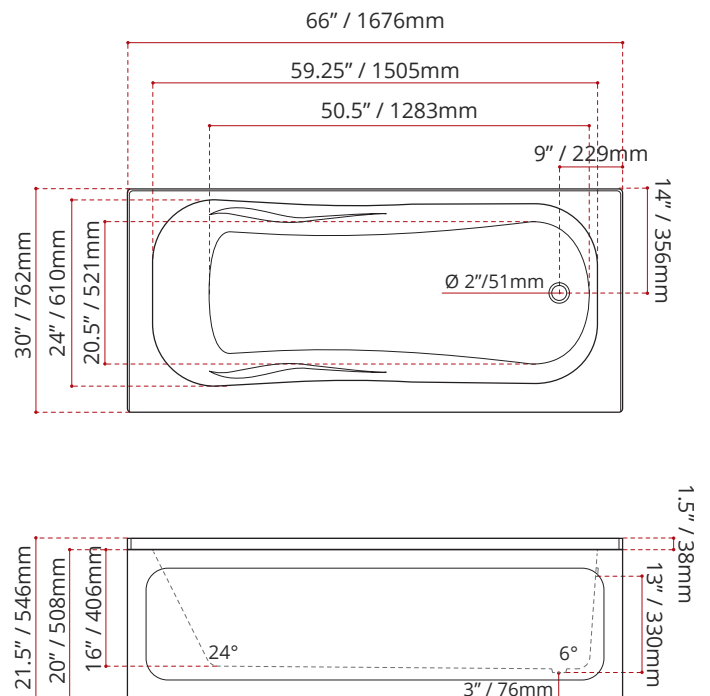

PLAIN PRO SKIRTED SHILA STONE BATHTUB

MODEL No.	FINISH	
<b>4245</b> LEFT HAND DRAIN LOCATION	 <b>MATTE BLACK</b>	 ENVIRO SEAL
<b>4255</b> RIGHT HAND DRAIN LOCATION		

DIMENSIONS	WATER DEPTH	CAPACITY
<ul style="list-style-type: none"> <li>Length: 66" / 1676mm</li> <li>Width: 30" / 762mm</li> <li>Skirt Height: 20" / 508mm</li> </ul>	13" / 330mm Drain to overflow	58 gal. 219 litres of water

**SHIPPING INFORMATION:**

- Length: 68" / 1727mm
- Width: 34" / 864mm
- Height: 26" / 660mm

- Net Weight: 35 kg / 77 lbs
- Gross Weight: 40 kg / 88 lbs

**MODEL NUMBER : 4245**  
**(LEFT HAND DRAIN LOCATION)**

**MODEL NUMBER : 4255**  
**(RIGHT HAND DRAIN LOCATION)**

DISCLAIMER: Measurements may vary ± 1/8" (Diagram Not to scale)