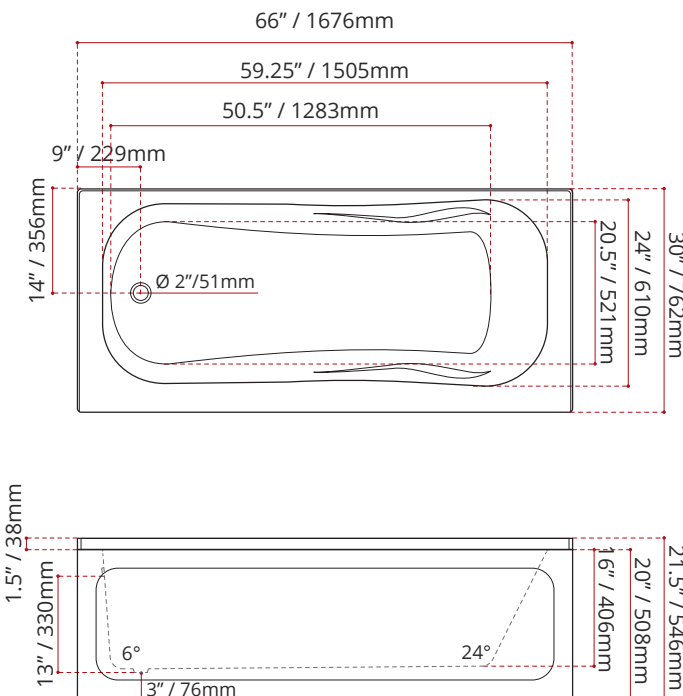

PLAIN PRO SKIRTED SHILA STONE BATHTUB

MODEL No.	FINISH	
<b>4245</b> LEFT HAND DRAIN LOCATION	 <b>MATTE BLACK</b>	 ENVIRO SEAL
<b>4255</b> RIGHT HAND DRAIN LOCATION		

DIMENSIONS	WATER DEPTH	CAPACITY
<ul style="list-style-type: none"> <li>Length: 66" / 1676mm</li> <li>Width: 30" / 762mm</li> <li>Skirt Height: 20" / 508mm</li> </ul>	13" / 330mm Drain to overflow	58 gal. 219 litres of water

**SHIPPING INFORMATION:**

- Length: 68" / 1727mm
- Width: 34" / 864mm
- Height: 26" / 660mm

- Net Weight: 35 kg / 77 lbs
- Gross Weight: 40 kg / 88 lbs

**MODEL NUMBER : 4245**  
**(LEFT HAND DRAIN LOCATION)**

**MODEL NUMBER : 4255**  
**(RIGHT HAND DRAIN LOCATION)**

DISCLAIMER: Measurements may vary ± 1/8" (Diagram Not to scale)