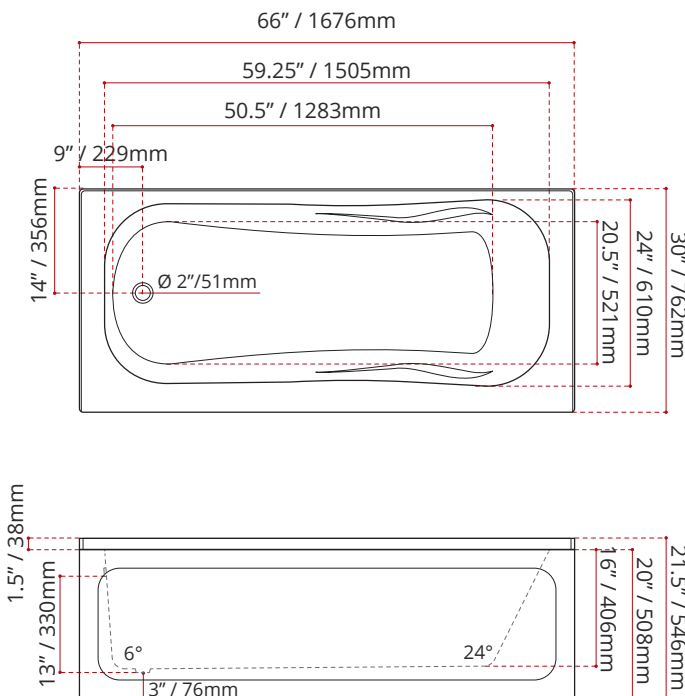

PLAIN PRO SKIRTED SHILA STONE BATHTUB

MODEL No.	FINISH	
4244 LEFT HAND DRAIN LOCATION	 MATTE WHITE	 ENVIRO SEAL
4254 RIGHT HAND DRAIN LOCATION		

DIMENSIONS	WATER DEPTH	CAPACITY
<ul style="list-style-type: none"> Length: 66" / 1676mm Width: 30" / 762mm Skirt Height: 20" / 508mm 	13" / 330mm Drain to overflow	58 gal. 219 litres of water

SHIPPING INFORMATION:

- Length: 68" / 1727mm
- Width: 34" / 864mm
- Height: 26" / 660mm
- Net Weight: 35 kg / 77 lbs
- Gross Weight: 40 kg / 88 lbs

MODEL NUMBER : 4244
(LEFT HAND DRAIN LOCATION)

MODEL NUMBER : 4254
(RIGHT HAND DRAIN LOCATION)

DISCLAIMER: Measurements may vary ± 1/8" (Diagram Not to scale)