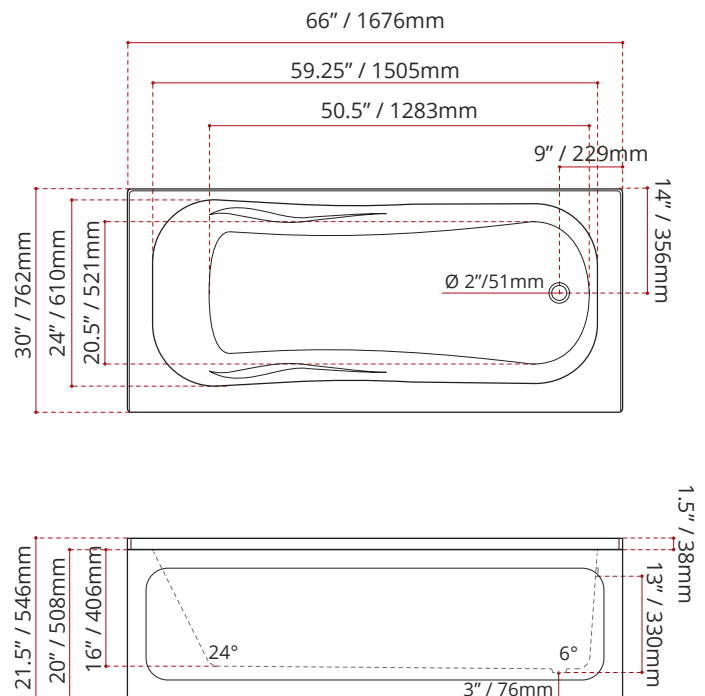

PLAIN PRO SKIRTED SHILA STONE BATHTUB

MODEL No.	FINISH	
4244 LEFT HAND DRAIN LOCATION	 MATTE WHITE	 ENVIRO SEAL
4254 RIGHT HAND DRAIN LOCATION		

DIMENSIONS	WATER DEPTH	CAPACITY
<ul style="list-style-type: none"> Length: 66" / 1676mm Width: 30" / 762mm Skirt Height: 20" / 508mm 	13" / 330mm Drain to overflow	58 gal. 219 litres of water

SHIPPING INFORMATION:

- Length: 68" / 1727mm
- Width: 34" / 864mm
- Height: 26" / 660mm
- Net Weight: 35 kg / 77 lbs
- Gross Weight: 40 kg / 88 lbs

MODEL NUMBER : 4244
(LEFT HAND DRAIN LOCATION)

MODEL NUMBER : 4254
(RIGHT HAND DRAIN LOCATION)

DISCLAIMER: Measurements may vary ± 1/8" (Diagram Not to scale)