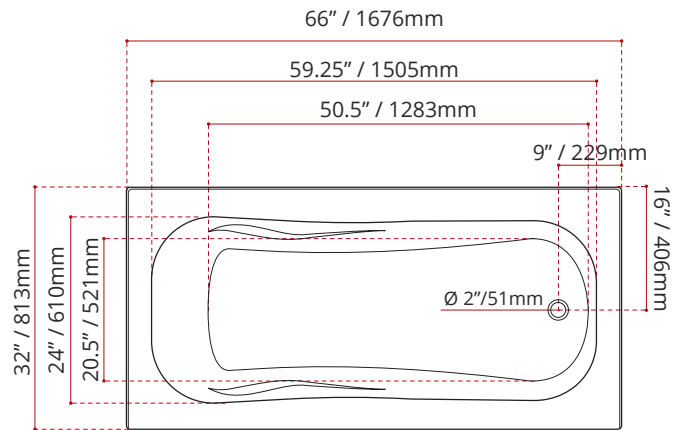

DIMENSIONS	WATER DEPTH	CAPACITY
<ul style="list-style-type: none"> <li>• Length: 66" / 1676mm</li> <li>• Width: 32" / 813mm</li> <li>• Skirt Height: 20" / 508mm</li> </ul>	13" / 330mm Drain to overflow	58 gal. 219 litres of water

**SHIPPING INFORMATION:**

- Length: 68" / 1727mm
- Width: 34" / 864mm
- Height: 26" / 660mm

- Net Weight: 35 kg / 77 lbs
- Gross Weight: 40 kg / 88 lbs

**MODEL NUMBER : 4265**  
**(LEFT HAND DRAIN LOCATION)**

**MODEL NUMBER : 4275**  
**(RIGHT HAND DRAIN LOCATION)**

DISCLAIMER: Measurements may vary ± 1/4" (Diagram Not to scale)