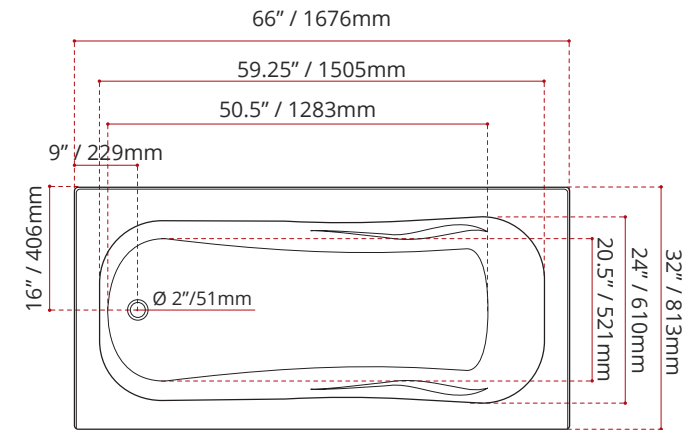

DIMENSIONS	WATER DEPTH	CAPACITY
<ul style="list-style-type: none"> <li>• Length: 66" / 1676mm</li> <li>• Width: 32" / 813mm</li> <li>• Skirt Height: 20" / 508mm</li> </ul>	13" / 330mm Drain to overflow	58 gal. 219 litres of water

**SHIPPING INFORMATION:**

- Length: 68" / 1727mm
- Width: 34" / 864mm
- Height: 26" / 660mm

- Net Weight: 35 kg / 77 lbs
- Gross Weight: 40 kg / 88 lbs

**MODEL NUMBER : 4265**  
**(LEFT HAND DRAIN LOCATION)**

**MODEL NUMBER : 4275**  
**(RIGHT HAND DRAIN LOCATION)**

DISCLAIMER: Measurements may vary ± 1/4" (Diagram Not to scale)