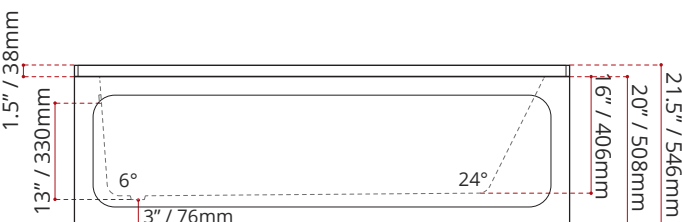

DIMENSIONS	WATER DEPTH	CAPACITY
<ul style="list-style-type: none"> <li>• Length: 66" / 1676mm</li> <li>• Width: 32" / 813mm</li> <li>• Skirt Height: 20" / 508mm</li> </ul>	13" / 330mm Drain to overflow	58 gal. 219 litres of water

**SHIPPING INFORMATION:**

- Length: 68" / 1727mm
- Width: 34" / 864mm
- Height: 26" / 660mm

- Net Weight: 35 kg / 77 lbs
- Gross Weight: 40 kg / 88 lbs

**MODEL NUMBER : 4265**  
**(LEFT HAND DRAIN LOCATION)**

**MODEL NUMBER : 4275**  
**(RIGHT HAND DRAIN LOCATION)**

DISCLAIMER: Measurements may vary ± 1/4" (Diagram Not to scale)