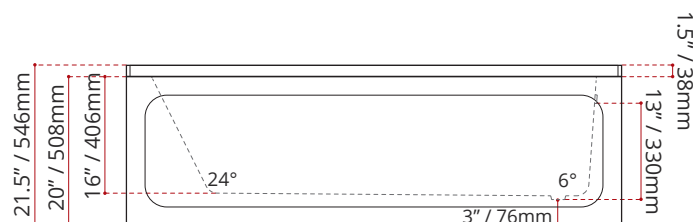

DIMENSIONS	WATER DEPTH	CAPACITY
<ul style="list-style-type: none"> <li>• Length: 66" / 1676mm</li> <li>• Width: 32" / 813mm</li> <li>• Skirt Height: 20" / 508mm</li> </ul>	13" / 330mm Drain to overflow	58 gal. 219 litres of water

**SHIPPING INFORMATION:**

- Length: 68" / 1727mm
- Width: 34" / 864mm
- Height: 26" / 660mm

- Net Weight: 35 kg / 77 lbs
- Gross Weight: 40 kg / 88 lbs

**MODEL NUMBER : 4265**  
**(LEFT HAND DRAIN LOCATION)**

**MODEL NUMBER : 4275**  
**(RIGHT HAND DRAIN LOCATION)**

DISCLAIMER: Measurements may vary ± 1/4" (Diagram Not to scale)