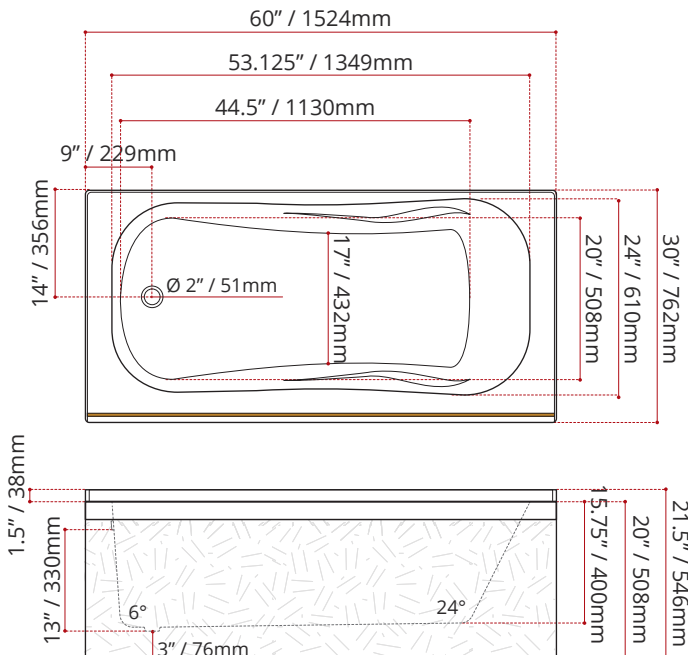

Product images are for illustration purposes only. Actual product(s) may vary.

| WHITE FINISH |
|---|
| MODEL No. |
| 4111C1  |
| LEFT HAND DRAIN LOCATION |
| 4121C1  |
| RIGHT HAND DRAIN LOCATION |

| BLACK FINISH | BISCUIT FINISH |
|---|---|
| MODEL No. | MODEL No. |
| 4112C1  | 4113C1  |
| LEFT HAND DRAIN LOCATION | LEFT HAND DRAIN LOCATION |
| 4122C1  | 4123C1  |
| RIGHT HAND DRAIN LOCATION | RIGHT HAND DRAIN LOCATION |
| COLOUR OPTIONS ARE MADE TO ORDER - NO REFUND - NO RETURN - | |

PRODUCT INFORMATION:

- Modern style
- Made in Canada
- Integral armrests
- End drain
- High gloss / Crack-resistant acrylic
- **3/4" Set back wood apron**
- Complies with CSA & IAPMO standards

| DIMENSIONS | WATER DEPTH | CAPACITY |
|---|----------------------------------|----------------------------------|
| <ul style="list-style-type: none"> • Length: 60" / 1524mm • Width: 30" / 762mm • Skirt Height: 20" / 508mm | 13" / 330mm Drain to overflow | 50.2 gal. 190 litres of water |

SHIPPING INFORMATION:

- Length: 62" / 1575mm
- Width: 34" / 864mm
- Height: 26" / 660mm
- Net Weight: 30 kg / 66 lbs
- Gross Weight: 35.8 kg / 79 lbs

MODEL NUMBER : 4111C1
(LEFT HAND DRAIN LOCATION)

MADE TO ORDER - NO REFUND - NO RETURN -

MODEL NUMBER : 4121C1
(RIGHT HAND DRAIN LOCATION)

MADE TO ORDER - NO REFUND - NO RETURN -

DISCLAIMER: Measurements may vary ± 1/4" (Diagram Not to scale)