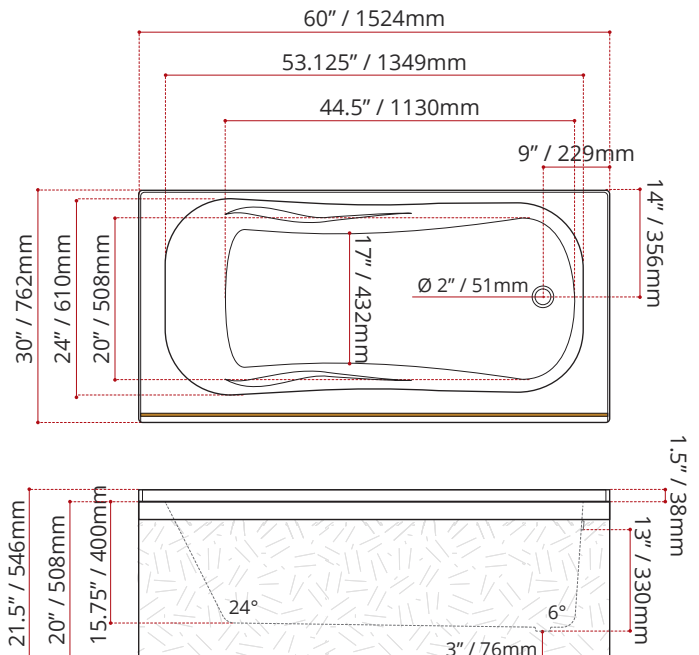

Product images are for illustration purposes only. Actual product(s) may vary.

| WHITE FINISH |
|---|
| MODEL No. |
| 4111C1  |
| LEFT HAND DRAIN LOCATION |
| 4121C1  |
| RIGHT HAND DRAIN LOCATION |

| BLACK FINISH | BISCUIT FINISH |
|---|---|
| MODEL No. | MODEL No. |
| 4112C1  | 4113C1  |
| LEFT HAND DRAIN LOCATION | LEFT HAND DRAIN LOCATION |
| 4122C1  | 4123C1  |
| RIGHT HAND DRAIN LOCATION | RIGHT HAND DRAIN LOCATION |
| COLOUR OPTIONS ARE MADE TO ORDER - NO REFUND - NO RETURN - | |

PRODUCT INFORMATION:

- Modern style
- Made in Canada
- Integral armrests
- End drain
- High gloss / Crack-resistant acrylic
- **3/4" Set back wood apron**
- Complies with CSA & IAPMO standards

| DIMENSIONS | WATER DEPTH | CAPACITY |
|---|----------------------------------|----------------------------------|
| <ul style="list-style-type: none"> • Length: 60" / 1524mm • Width: 30" / 762mm • Skirt Height: 20" / 508mm | 13" / 330mm Drain to overflow | 50.2 gal. 190 litres of water |

SHIPPING INFORMATION:

- Length: 62" / 1575mm
- Width: 34" / 864mm
- Height: 26" / 660mm
- Net Weight: 30 kg / 66 lbs
- Gross Weight: 35.8 kg / 79 lbs

MODEL NUMBER : 4111C1
(LEFT HAND DRAIN LOCATION)

MADE TO ORDER - NO REFUND - NO RETURN -

MODEL NUMBER : 4121C1
(RIGHT HAND DRAIN LOCATION)

MADE TO ORDER - NO REFUND - NO RETURN -

DISCLAIMER: Measurements may vary ± 1/4" (Diagram Not to scale)