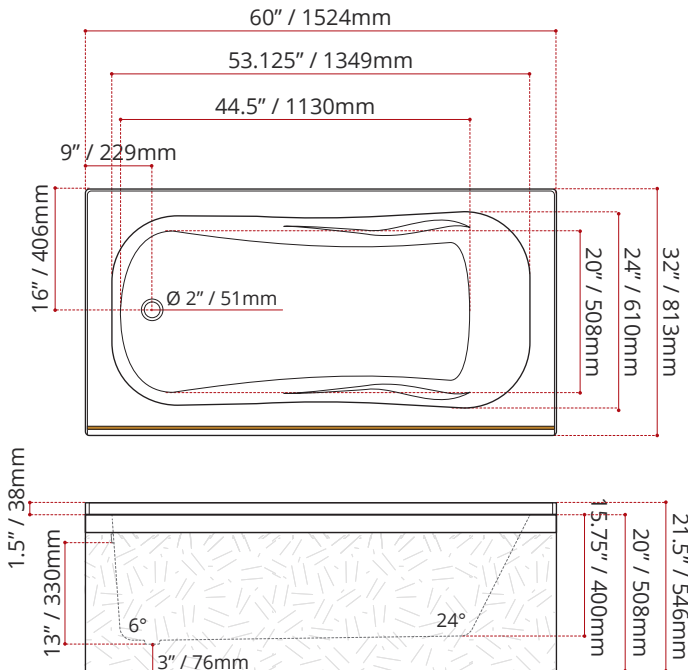

Product images are for illustration purposes only. Actual product(s) may vary.

WHITE FINISH
MODEL No.
<b>4131C1</b>  LEFT HAND DRAIN LOCATION
<b>4141C1</b>  RIGHT HAND DRAIN LOCATION

BLACK FINISH	BISCUIT FINISH
MODEL No.	MODEL No.
<b>4132C1</b> LEFT HAND DRAIN LOCATION	<b>4133C1</b> LEFT HAND DRAIN LOCATION
<b>4142C1</b> RIGHT HAND DRAIN LOCATION	<b>4143C1</b> RIGHT HAND DRAIN LOCATION
<i>COLOUR OPTIONS ARE MADE TO ORDER - NO REFUND - NO RETURN -</i>	

PRODUCT INFORMATION:

- Modern style
- Made in Canada
- Integral armrests
- End drain
- High gloss / Crack-resistant acrylic
- **3/4" Set back wood apron**
- Complies with CSA & IAPMO standards

DIMENSIONS	WATER DEPTH	CAPACITY
<ul style="list-style-type: none"> <li>• Length: 60" / 1524mm</li> <li>• Width: 32" / 813mm</li> <li>• Skirt Height: 20" / 508mm</li> </ul>	13" / 330mm Drain to overflow	50.2 gal. 190 litres of water

SHIPPING INFORMATION:

- Length: 62" / 1575mm
- Width: 34" / 864mm
- Height: 26" / 660mm
- Net Weight: 30 kg / 66 lbs
- Gross Weight: 35.8 kg / 79 lbs

MODEL NUMBER : **4131C1**  
(LEFT HAND DRAIN LOCATION)

MADE TO ORDER - NO REFUND - NO RETURN -

MODEL NUMBER : **4141C1**  
(RIGHT HAND DRAIN LOCATION)

MADE TO ORDER - NO REFUND - NO RETURN -

DISCLAIMER: Measurements may vary  $\pm \frac{1}{8}$ " (Diagram Not to scale)