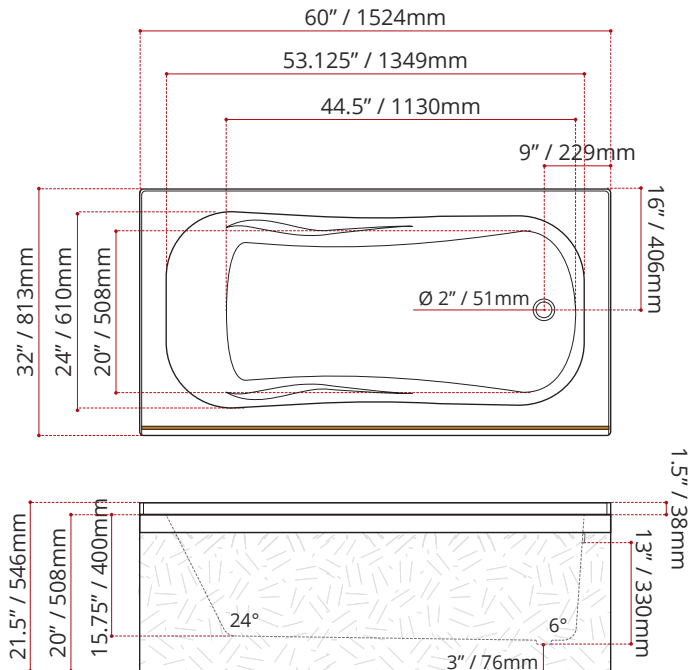

Product images are for illustration purposes only. Actual product(s) may vary.

WHITE FINISH
MODEL No.
<b>4131C1</b>  LEFT HAND DRAIN LOCATION
<b>4141C1</b>  RIGHT HAND DRAIN LOCATION

BLACK FINISH	BISCUIT FINISH
MODEL No.	MODEL No.
<b>4132C1</b> LEFT HAND DRAIN LOCATION	<b>4133C1</b> LEFT HAND DRAIN LOCATION
<b>4142C1</b> RIGHT HAND DRAIN LOCATION	<b>4143C1</b> RIGHT HAND DRAIN LOCATION
<i>COLOUR OPTIONS ARE MADE TO ORDER - NO REFUND - NO RETURN -</i>	

PRODUCT INFORMATION:

- Modern style
- Made in Canada
- Integral armrests
- End drain
- High gloss / Crack-resistant acrylic
- **3/4" Set back wood apron**
- Complies with CSA & IAPMO standards

DIMENSIONS	WATER DEPTH	CAPACITY
<ul style="list-style-type: none"> <li>• Length: 60" / 1524mm</li> <li>• Width: 32" / 813mm</li> <li>• Skirt Height: 20" / 508mm</li> </ul>	13" / 330mm Drain to overflow	50.2 gal. 190 litres of water

SHIPPING INFORMATION:

- Length: 62" / 1575mm
- Width: 34" / 864mm
- Height: 26" / 660mm
- Net Weight: 30 kg / 66 lbs
- Gross Weight: 35.8 kg / 79 lbs

MODEL NUMBER : **4131C1**  
(LEFT HAND DRAIN LOCATION)

MADE TO ORDER - NO REFUND - NO RETURN -

MODEL NUMBER : **4141C1**  
(RIGHT HAND DRAIN LOCATION)

MADE TO ORDER - NO REFUND - NO RETURN -

DISCLAIMER: Measurements may vary  $\pm \frac{1}{8}$ " (Diagram Not to scale)