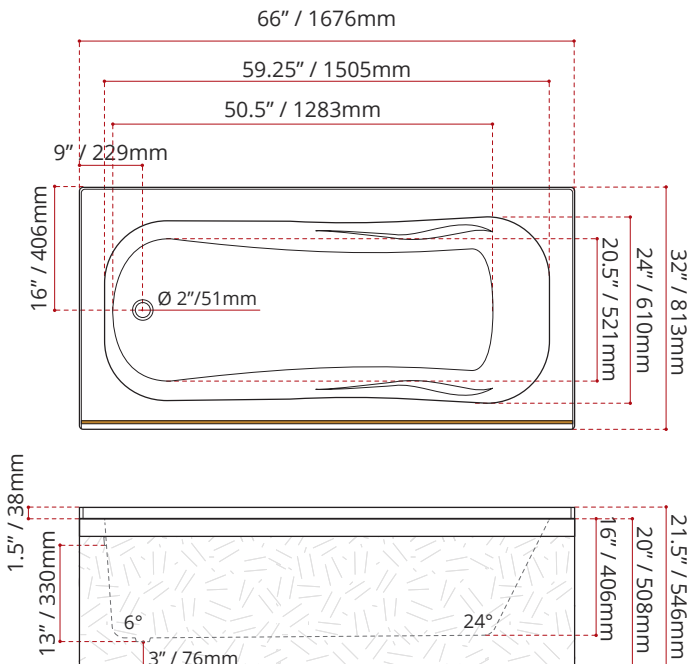

Product images are for illustration purposes only. Actual product(s) may vary.

WHITE FINISH
MODEL No.
<b>4171C1</b>  LEFT HAND DRAIN LOCATION
<b>4181C1</b>  RIGHT HAND DRAIN LOCATION

BLACK FINISH	BISCUIT FINISH
MODEL No.	MODEL No.
<b>4172C1</b> LEFT HAND DRAIN LOCATION	<b>4173C1</b> LEFT HAND DRAIN LOCATION
<b>4182C1</b> RIGHT HAND DRAIN LOCATION	<b>4183C1</b> RIGHT HAND DRAIN LOCATION
<i>COLOUR OPTIONS ARE MADE TO ORDER - NO REFUND - NO RETURN -</i>	

PRODUCT INFORMATION:

- Modern style
- Made in Canada
- Integral armrests
- End drain
- High gloss / Crack-resistant acrylic
- **3/4" Set back wood apron**
- Complies with CSA & IAPMO standards

DIMENSIONS	WATER DEPTH	CAPACITY
<ul style="list-style-type: none"> <li>• Length: 66" / 1676mm</li> <li>• Width: 32" / 813mm</li> <li>• Skirt Height: 20" / 508mm</li> </ul>	13" / 330mm Drain to overflow	58 gal. 219 litres of water

SHIPPING INFORMATION:

- Length: 68" / 1727mm
- Width: 34" / 864mm
- Height: 26" / 660mm
- Net Weight: 35 kg / 77 lbs
- Gross Weight: 40 kg / 88 lbs

MODEL NUMBER : **4171C1**  
(LEFT HAND DRAIN LOCATION)

MADE TO ORDER - NO REFUND - NO RETURN -

MODEL NUMBER : **4181C1**  
(RIGHT HAND DRAIN LOCATION)

MADE TO ORDER - NO REFUND - NO RETURN -

DISCLAIMER: Measurements may vary ± 1/4" (Diagram Not to scale)