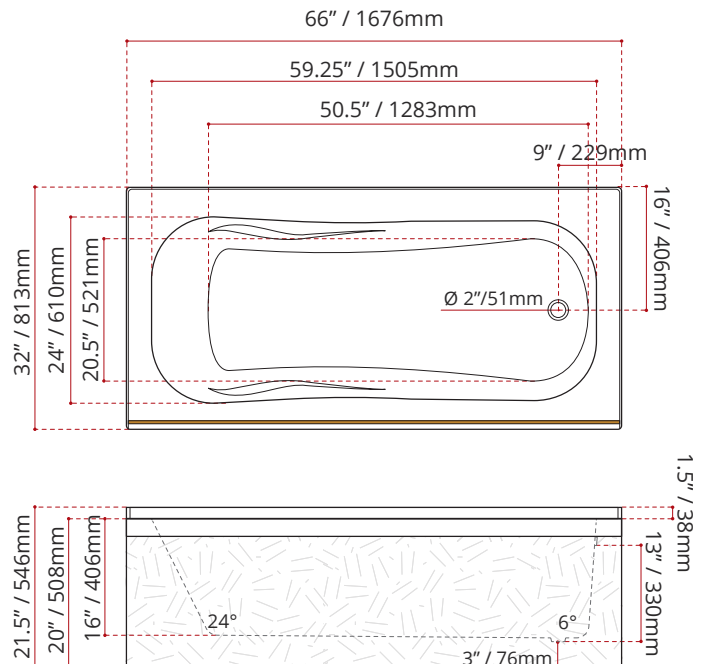

Product images are for illustration purposes only. Actual product(s) may vary.

WHITE FINISH
MODEL No.
<b>4171C1</b>  LEFT HAND DRAIN LOCATION
<b>4181C1</b>  RIGHT HAND DRAIN LOCATION

BLACK FINISH	BISCUIT FINISH
MODEL No.	MODEL No.
<b>4172C1</b> LEFT HAND DRAIN LOCATION	<b>4173C1</b> LEFT HAND DRAIN LOCATION
<b>4182C1</b> RIGHT HAND DRAIN LOCATION	<b>4183C1</b> RIGHT HAND DRAIN LOCATION
<i>COLOUR OPTIONS ARE MADE TO ORDER - NO REFUND - NO RETURN -</i>	

PRODUCT INFORMATION:

- Modern style
- Made in Canada
- Integral armrests
- End drain
- High gloss / Crack-resistant acrylic
- **3/4" Set back wood apron**
- Complies with CSA & IAPMO standards

DIMENSIONS	WATER DEPTH	CAPACITY
<ul style="list-style-type: none"> <li>• Length: 66" / 1676mm</li> <li>• Width: 32" / 813mm</li> <li>• Skirt Height: 20" / 508mm</li> </ul>	13" / 330mm Drain to overflow	58 gal. 219 litres of water

SHIPPING INFORMATION:

- Length: 68" / 1727mm
- Width: 34" / 864mm
- Height: 26" / 660mm
- Net Weight: 35 kg / 77 lbs
- Gross Weight: 40 kg / 88 lbs

MODEL NUMBER : **4171C1**  
(LEFT HAND DRAIN LOCATION)

MADE TO ORDER - NO REFUND - NO RETURN -

MODEL NUMBER : **4181C1**  
(RIGHT HAND DRAIN LOCATION)

MADE TO ORDER - NO REFUND - NO RETURN -

DISCLAIMER: Measurements may vary ± 1/4" (Diagram Not to scale)