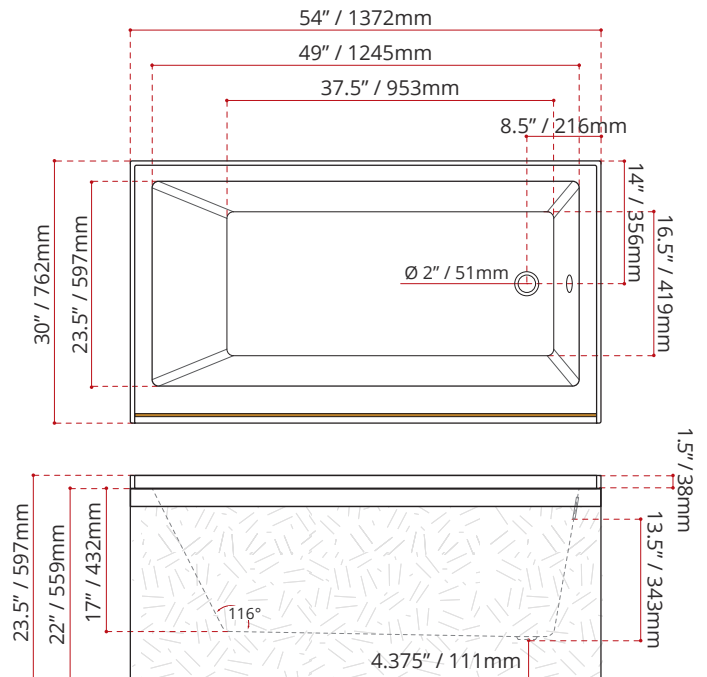

Product images are for illustration purposes only. Actual product(s) may vary.

WHITE FINISH	
MODEL No.	
2241C1	
LEFT HAND DRAIN LOCATION	
2251C1	
RIGHT HAND DRAIN LOCATION	

BISCUIT FINISH	
MODEL No.	
2243C1	LEFT HAND DRAIN LOCATION
2253C1	RIGHT HAND DRAIN LOCATION
COLOUR OPTIONS ARE MADE TO ORDER - NO REFUND - NO RETURN -	

PRODUCT INFORMATION:

- Modern style
- High gloss / Crack-resistant acrylic
- Made in Canada
- **3/4" Set back wood apron**
- End drain
- Complies with CSA & IAPMO standards

DIMENSIONS	WATER DEPTH	CAPACITY
<ul style="list-style-type: none"> • Length: 54" / 1372mm • Width: 30" / 762mm • Skirt Height: 22" / 559mm 	13.5" / 343mm Drain to overflow	50.5 gal. 191 litres of water

SHIPPING INFORMATION:

- Length: 56" / 1422mm
- Width: 34" / 864mm
- Height: 26" / 660mm
- Net Weight: 35 kg / 77 lbs
- Gross Weight: 40 kg / 88 lbs

3/4" SET BACK WOOD APRON

MODEL NUMBER : **2241C1**
(LEFT HAND DRAIN LOCATION)

MADE TO ORDER - NO REFUND - NO RETURN -

MODEL NUMBER : **2251C1**
(RIGHT HAND DRAIN LOCATION)

MADE TO ORDER - NO REFUND - NO RETURN -

DISCLAIMER: Measurements may vary $\pm \frac{1}{8}$ " (Diagram Not to scale)