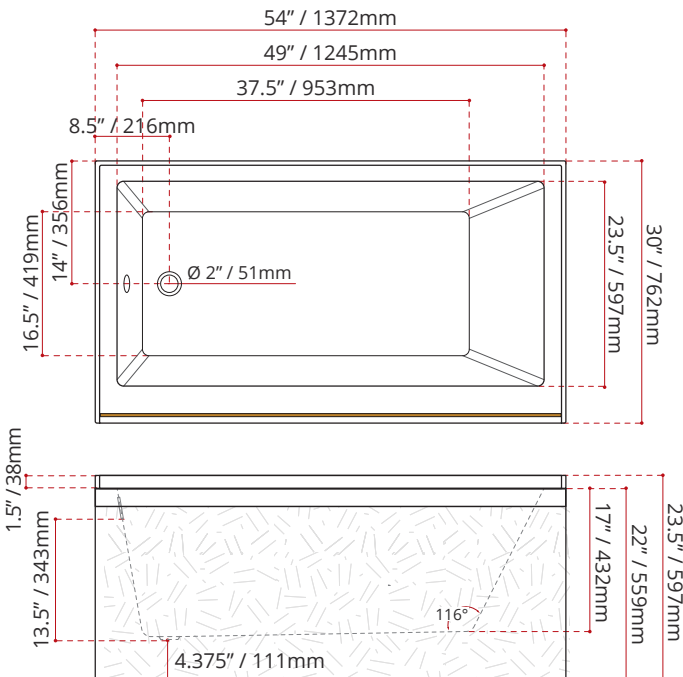

Product images are for illustration purposes only. Actual product(s) may vary.

WHITE FINISH	
MODEL No.	
2241C1	
LEFT HAND DRAIN LOCATION	
2251C1	
RIGHT HAND DRAIN LOCATION	

BISCUIT FINISH	
MODEL No.	
2243C1	LEFT HAND DRAIN LOCATION
2253C1	RIGHT HAND DRAIN LOCATION
COLOUR OPTIONS ARE MADE TO ORDER - NO REFUND - NO RETURN -	

PRODUCT INFORMATION:

- Modern style
- High gloss / Crack-resistant acrylic
- Made in Canada
- **3/4" Set back wood apron**
- End drain
- Complies with CSA & IAPMO standards

DIMENSIONS	WATER DEPTH	CAPACITY
<ul style="list-style-type: none"> • Length: 54" / 1372mm • Width: 30" / 762mm • Skirt Height: 22" / 559mm 	13.5" / 343mm Drain to overflow	50.5 gal. 191 litres of water

SHIPPING INFORMATION:

- Length: 56" / 1422mm
- Width: 34" / 864mm
- Height: 26" / 660mm
- Net Weight: 35 kg / 77 lbs
- Gross Weight: 40 kg / 88 lbs

3/4" SET BACK WOOD APRON

MODEL NUMBER : **2241C1**
(LEFT HAND DRAIN LOCATION)

MADE TO ORDER - NO REFUND - NO RETURN -

MODEL NUMBER : **2251C1**
(RIGHT HAND DRAIN LOCATION)

MADE TO ORDER - NO REFUND - NO RETURN -

DISCLAIMER: Measurements may vary $\pm \frac{1}{8}$ " (Diagram Not to scale)