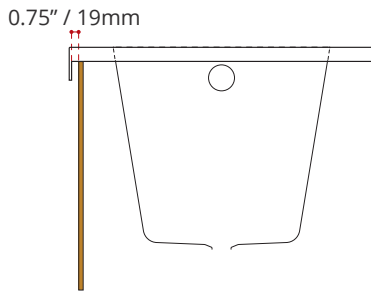

Product images are for illustration purposes only. Actual product(s) may vary.

WHITE FINISH	
MODEL No.	
2241C1	
LEFT HAND DRAIN LOCATION	
2251C1	
RIGHT HAND DRAIN LOCATION	

BISCUIT FINISH	
MODEL No.	
2243C1	LEFT HAND DRAIN LOCATION
2253C1	RIGHT HAND DRAIN LOCATION
COLOUR OPTIONS ARE MADE TO ORDER - NO REFUND - NO RETURN -	

PRODUCT INFORMATION:

- Modern style
- High gloss / Crack-resistant acrylic
- Made in Canada
- **3/4" Set back wood apron**
- End drain
- Complies with CSA & IAPMO standards

DIMENSIONS	WATER DEPTH	CAPACITY
<ul style="list-style-type: none"> • Length: 54" / 1372mm • Width: 30" / 762mm • Skirt Height: 22" / 559mm 	13.5" / 343mm Drain to overflow	50.5 gal. 191 litres of water

SHIPPING INFORMATION:

- Length: 56" / 1422mm
- Width: 34" / 864mm
- Height: 26" / 660mm
- Net Weight: 35 kg / 77 lbs
- Gross Weight: 40 kg / 88 lbs

3/4" SET BACK WOOD APRON

MODEL NUMBER : **2241C1**
(LEFT HAND DRAIN LOCATION)

MADE TO ORDER - NO REFUND - NO RETURN -

MODEL NUMBER : **2251C1**
(RIGHT HAND DRAIN LOCATION)

MADE TO ORDER - NO REFUND - NO RETURN -

DISCLAIMER: Measurements may vary $\pm \frac{1}{8}$ " (Diagram Not to scale)