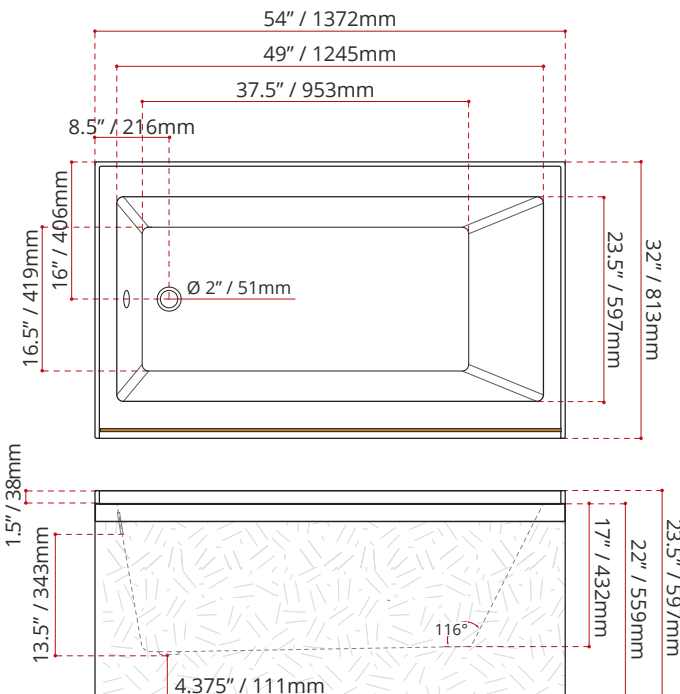

Product images are for illustration purposes only. Actual product(s) may vary.

WHITE FINISH	
MODEL No.	
2261C1	
LEFT HAND DRAIN LOCATION	
2271C1	
RIGHT HAND DRAIN LOCATION	

BISCUIT FINISH	
MODEL No.	
2263C1	LEFT HAND DRAIN LOCATION
2273C1	RIGHT HAND DRAIN LOCATION
COLOUR OPTIONS ARE MADE TO ORDER - NO REFUND - NO RETURN -	

PRODUCT INFORMATION:

- Modern style
- High gloss / Crack-resistant acrylic
- Made in Canada
- **3/4" Set back wood apron**
- End drain
- Complies with CSA & IAPMO standards

DIMENSIONS	WATER DEPTH	CAPACITY
<ul style="list-style-type: none"> • Length: 54" / 1372mm • Width: 32" / 813mm • Skirt Height: 22" / 559mm 	13.5" / 343mm Drain to overflow	50.5 gal. 191 litres of water

SHIPPING INFORMATION:

- Length: 56" / 1422mm
- Width: 34" / 864mm
- Height: 26" / 660mm
- Net Weight: 35 kg / 77 lbs
- Gross Weight: 40 kg / 88 lbs

MODEL NUMBER : **2261C1**
(LEFT HAND DRAIN LOCATION)

MADE TO ORDER - NO REFUND - NO RETURN -

MODEL NUMBER : **2271C1**
(RIGHT HAND DRAIN LOCATION)

MADE TO ORDER - NO REFUND - NO RETURN -

DISCLAIMER: Measurements may vary ± 1/4" (Diagram Not to scale)