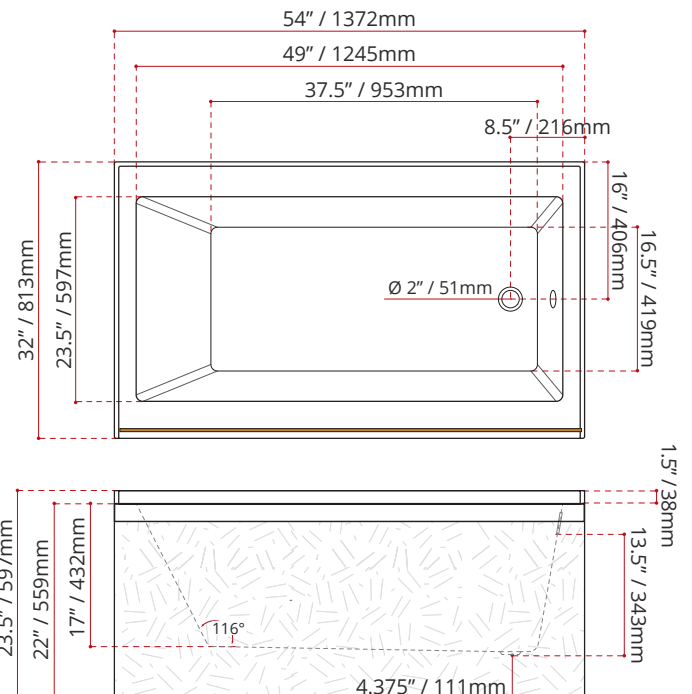

Product images are for illustration purposes only. Actual product(s) may vary.

WHITE FINISH	
MODEL No.	
2261C1	
LEFT HAND DRAIN LOCATION	
2271C1	
RIGHT HAND DRAIN LOCATION	

BISCUIT FINISH	
MODEL No.	
2263C1	LEFT HAND DRAIN LOCATION
2273C1	RIGHT HAND DRAIN LOCATION
COLOUR OPTIONS ARE MADE TO ORDER - NO REFUND - NO RETURN -	

PRODUCT INFORMATION:

- Modern style
- High gloss / Crack-resistant acrylic
- Made in Canada
- **3/4" Set back wood apron**
- End drain
- Complies with CSA & IAPMO standards

DIMENSIONS	WATER DEPTH	CAPACITY
<ul style="list-style-type: none"> • Length: 54" / 1372mm • Width: 32" / 813mm • Skirt Height: 22" / 559mm 	13.5" / 343mm Drain to overflow	50.5 gal. 191 litres of water

SHIPPING INFORMATION:

- Length: 56" / 1422mm
- Width: 34" / 864mm
- Height: 26" / 660mm
- Net Weight: 35 kg / 77 lbs
- Gross Weight: 40 kg / 88 lbs

MODEL NUMBER : **2261C1**
(LEFT HAND DRAIN LOCATION)

MADE TO ORDER - NO REFUND - NO RETURN -

MODEL NUMBER : **2271C1**
(RIGHT HAND DRAIN LOCATION)

MADE TO ORDER - NO REFUND - NO RETURN -

DISCLAIMER: Measurements may vary ± 1/4" (Diagram Not to scale)