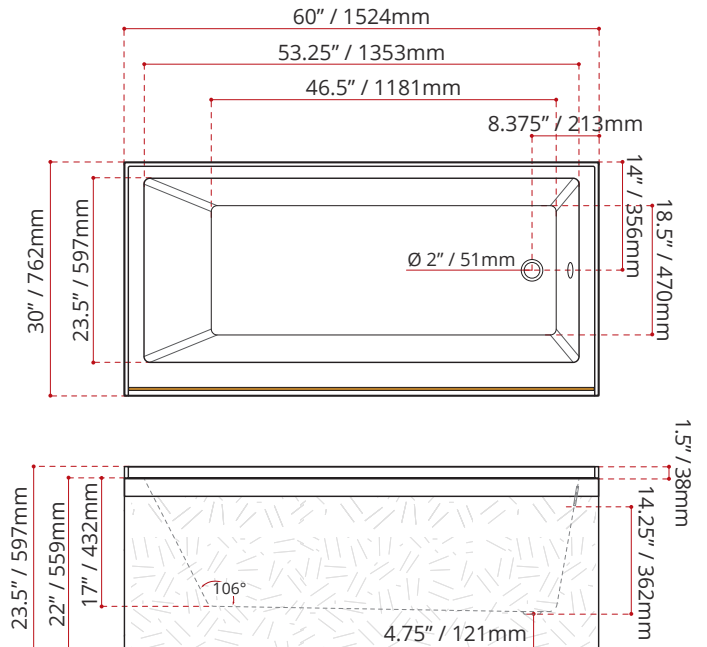

WHITE FINISH	
MODEL No.	
2281C1	 LEFT HAND DRAIN LOCATION
2291C1	 RIGHT HAND DRAIN LOCATION

PRODUCT INFORMATION:

- Modern style
- Made in Canada
- End drain
- High gloss / Crack-resistant acrylic
- **3/4" Set back wood apron**
- Complies with CSA & IAPMO standards

DIMENSIONS	WATER DEPTH	CAPACITY
<ul style="list-style-type: none"> • Length: 60" / 1524mm • Width: 30" / 762mm • Skirt Height: 22" / 559mm 	14.25" / 362mm Drain to overflow	53 gal. 200 litres of water

SHIPPING INFORMATION:

- Length: 62" / 1575mm
- Width: 34" / 864mm
- Height: 26" / 660mm
- Net Weight: 35 kg / 77 lbs
- Gross Weight: 40 kg / 88 lbs

MODEL NUMBER : 2281C1
(LEFT HAND DRAIN LOCATION)

MADE TO ORDER - NO REFUND - NO RETURN -

MODEL NUMBER : 2291C1
(RIGHT HAND DRAIN LOCATION)

MADE TO ORDER - NO REFUND - NO RETURN -

DISCLAIMER: Measurements may vary ± 1/4" (Diagram Not to scale)