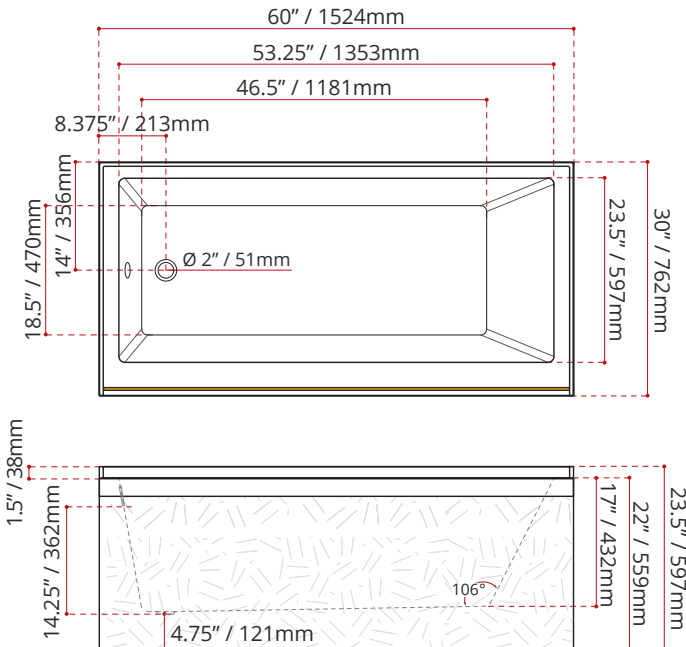

WHITE FINISH	
MODEL No.	
2281C1	 LEFT HAND DRAIN LOCATION
2291C1	 RIGHT HAND DRAIN LOCATION

PRODUCT INFORMATION:

- Modern style
- Made in Canada
- End drain
- High gloss / Crack-resistant acrylic
- **3/4" Set back wood apron**
- Complies with CSA & IAPMO standards

DIMENSIONS	WATER DEPTH	CAPACITY
<ul style="list-style-type: none"> • Length: 60" / 1524mm • Width: 30" / 762mm • Skirt Height: 22" / 559mm 	14.25" / 362mm Drain to overflow	53 gal. 200 litres of water

SHIPPING INFORMATION:

- Length: 62" / 1575mm
- Width: 34" / 864mm
- Height: 26" / 660mm
- Net Weight: 35 kg / 77 lbs
- Gross Weight: 40 kg / 88 lbs

MODEL NUMBER : 2281C1
(LEFT HAND DRAIN LOCATION)

MADE TO ORDER - NO REFUND - NO RETURN -

MODEL NUMBER : 2291C1
(RIGHT HAND DRAIN LOCATION)

MADE TO ORDER - NO REFUND - NO RETURN -

DISCLAIMER: Measurements may vary ± 1/4" (Diagram Not to scale)