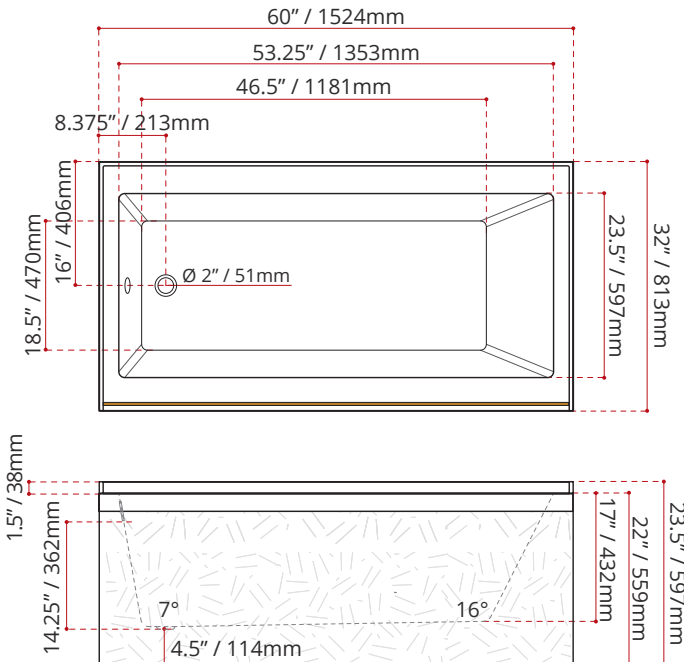

Product images are for illustration purposes only. Actual product(s) may vary.

<b>WHITE FINISH</b>	
<b>MODEL No.</b>	
<b>2311C1</b>	 LEFT HAND DRAIN LOCATION
<b>2321C1</b>	 RIGHT HAND DRAIN LOCATION

**PRODUCT INFORMATION:**

- Modern style
- Made in Canada
- End drain
- High gloss / Crack-resistant acrylic
- **3/4" Set back wood apron**
- Complies with CSA & IAPMO standards

DIMENSIONS	WATER DEPTH	CAPACITY
<ul style="list-style-type: none"> <li>• Length: 60" / 1524mm</li> <li>• Width: 32" / 813mm</li> <li>• Skirt Height: 22" / 559mm</li> </ul>	14.25" / 362mm Drain to overflow	53 gal. 200 litres of water

**SHIPPING INFORMATION:**

- Length: 62" / 1575mm
- Width: 34" / 864mm
- Height: 26" / 660mm
- Net Weight: 35 kg / 77 lbs
- Gross Weight: 40 kg / 88 lbs

**MODEL NUMBER : 2311C1**  
**(LEFT HAND DRAIN LOCATION)**

MADE TO ORDER - NO REFUND - NO RETURN -

**MODEL NUMBER : 2321C1**  
**(RIGHT HAND DRAIN LOCATION)**

MADE TO ORDER - NO REFUND - NO RETURN -

DISCLAIMER: Measurements may vary ± 1/8" (Diagram Not to scale)