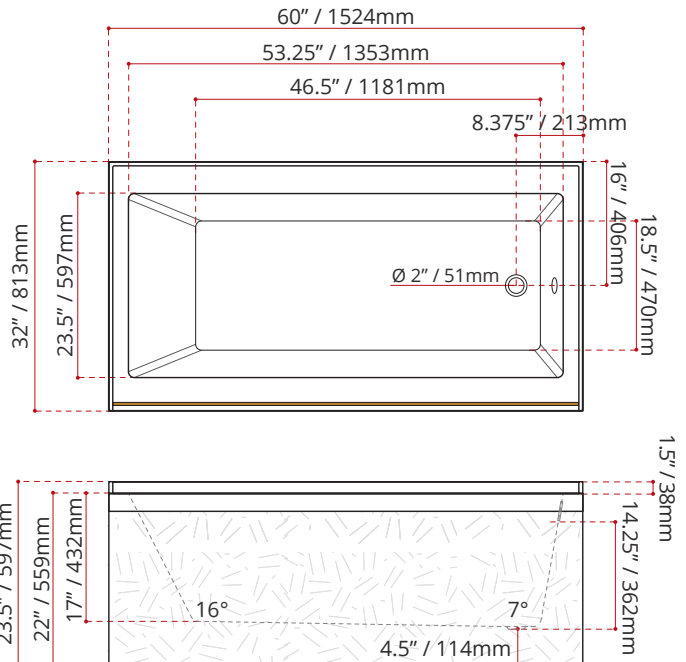

Product images are for illustration purposes only. Actual product(s) may vary.

<b>WHITE FINISH</b>	
<b>MODEL No.</b>	
<b>2311C1</b>	 LEFT HAND DRAIN LOCATION
<b>2321C1</b>	 RIGHT HAND DRAIN LOCATION

**PRODUCT INFORMATION:**

- Modern style
- Made in Canada
- End drain
- High gloss / Crack-resistant acrylic
- **3/4" Set back wood apron**
- Complies with CSA & IAPMO standards

DIMENSIONS	WATER DEPTH	CAPACITY
<ul style="list-style-type: none"> <li>• Length: 60" / 1524mm</li> <li>• Width: 32" / 813mm</li> <li>• Skirt Height: 22" / 559mm</li> </ul>	14.25" / 362mm Drain to overflow	53 gal. 200 litres of water

**SHIPPING INFORMATION:**

- Length: 62" / 1575mm
- Width: 34" / 864mm
- Height: 26" / 660mm
- Net Weight: 35 kg / 77 lbs
- Gross Weight: 40 kg / 88 lbs

**MODEL NUMBER : 2311C1**  
**(LEFT HAND DRAIN LOCATION)**

MADE TO ORDER - NO REFUND - NO RETURN -

**MODEL NUMBER : 2321C1**  
**(RIGHT HAND DRAIN LOCATION)**

MADE TO ORDER - NO REFUND - NO RETURN -

DISCLAIMER: Measurements may vary ± 1/8" (Diagram Not to scale)