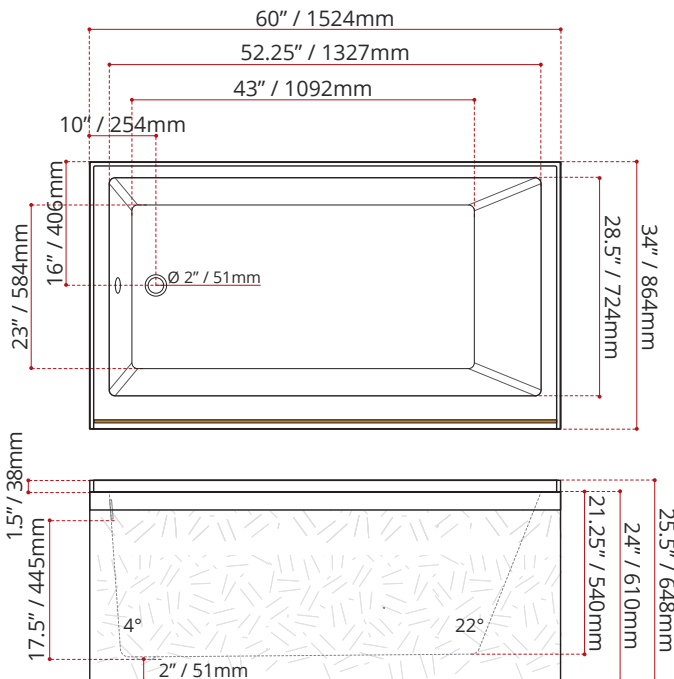

Product images are for illustration purposes only. Actual product(s) may vary.

WHITE FINISH	
MODEL No.	
2331C1	 LEFT HAND DRAIN LOCATION
2341C1	 RIGHT HAND DRAIN LOCATION

PRODUCT INFORMATION:

- Modern style
- High gloss / Crack-resistant acrylic
- Made in Canada
- **3/4" Set back wood apron**
- End drain
- Complies with CSA & IAPMO standards

DIMENSIONS	WATER DEPTH	CAPACITY
<ul style="list-style-type: none"> • Length: 60" / 1524mm • Width: 34" / 864mm • Skirt Height: 24" / 610mm 	17.5" / 445mm Drain to overflow	75 gal. 284 litres of water

SHIPPING INFORMATION:

- Length: 62" / 1575mm
- Net Weight: 35 kg / 77 lbs
- Width: 38" / 965mm
- Gross Weight: 40 kg / 88 lbs
- Height: 26" / 660mm

MODEL NUMBER : **2331C1**
(LEFT HAND DRAIN LOCATION)

MADE TO ORDER - NO REFUND - NO RETURN -

MODEL NUMBER : **2341C1**
(RIGHT HAND DRAIN LOCATION)

MADE TO ORDER - NO REFUND - NO RETURN -

DISCLAIMER: Measurements may vary $\pm \frac{1}{8}$ " (Diagram Not to scale)