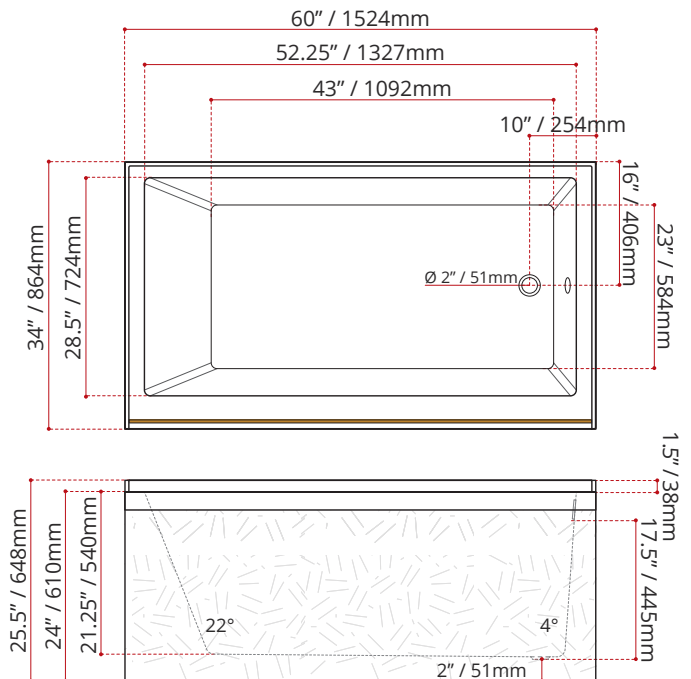

Product images are for illustration purposes only. Actual product(s) may vary.

WHITE FINISH	
MODEL No.	
2331C1	 LEFT HAND DRAIN LOCATION
2341C1	 RIGHT HAND DRAIN LOCATION

PRODUCT INFORMATION:

- Modern style
- High gloss / Crack-resistant acrylic
- Made in Canada
- **3/4" Set back wood apron**
- End drain
- Complies with CSA & IAPMO standards

DIMENSIONS	WATER DEPTH	CAPACITY
<ul style="list-style-type: none"> • Length: 60" / 1524mm • Width: 34" / 864mm • Skirt Height: 24" / 610mm 	17.5" / 445mm Drain to overflow	75 gal. 284 litres of water

SHIPPING INFORMATION:

- Length: 62" / 1575mm
- Net Weight: 35 kg / 77 lbs
- Width: 38" / 965mm
- Gross Weight: 40 kg / 88 lbs
- Height: 26" / 660mm

MODEL NUMBER : **2331C1**
(LEFT HAND DRAIN LOCATION)

MADE TO ORDER - NO REFUND - NO RETURN -

MODEL NUMBER : **2341C1**
(RIGHT HAND DRAIN LOCATION)

MADE TO ORDER - NO REFUND - NO RETURN -

DISCLAIMER: Measurements may vary $\pm \frac{1}{8}$ " (Diagram Not to scale)