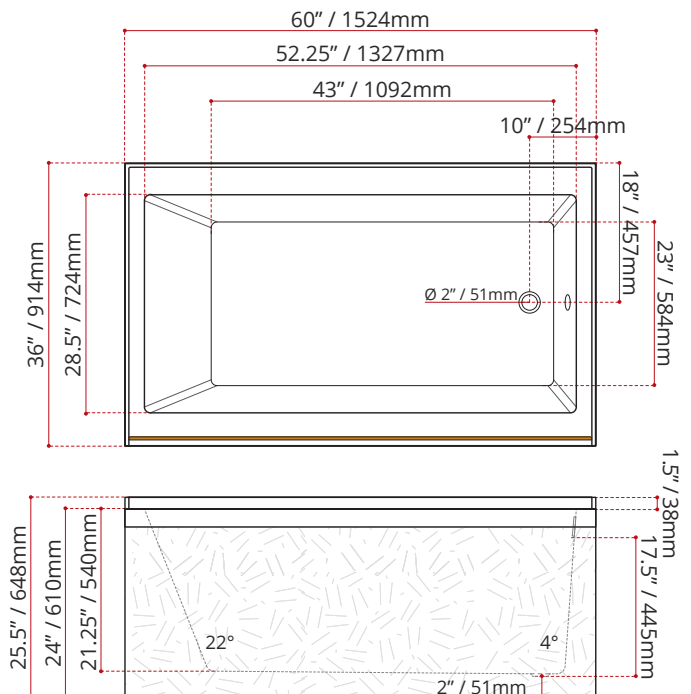

WHITE FINISH	
MODEL No.	
2351C1	 LEFT HAND DRAIN LOCATION
2361C1	 RIGHT HAND DRAIN LOCATION

PRODUCT INFORMATION:	
<ul style="list-style-type: none"> • Modern style • Made in Canada • End drain 	<ul style="list-style-type: none"> • High gloss / Crack-resistant acrylic • 3/4" Set back wood apron • Complies with CSA & IAPMO standards

DIMENSIONS	WATER DEPTH	CAPACITY
<ul style="list-style-type: none"> • Length: 60" / 1524mm • Width: 36" / 914mm • Skirt Height: 24" / 610mm 	17.5" / 445mm Drain to overflow	75 gal. 284 litres of water

SHIPPING INFORMATION:	
<ul style="list-style-type: none"> • Length: 62" / 1575mm • Width: 38" / 965mm • Height: 26" / 660mm 	<ul style="list-style-type: none"> • Net Weight: 35 kg / 77 lbs • Gross Weight: 40 kg / 88 lbs

MODEL NUMBER : 2351C1
(LEFT HAND DRAIN LOCATION)

MADE TO ORDER - NO REFUND - NO RETURN -

MODEL NUMBER : 2361C1
(RIGHT HAND DRAIN LOCATION)

MADE TO ORDER - NO REFUND - NO RETURN -

DISCLAIMER: Measurements may vary ± 1/8" (Diagram Not to scale)