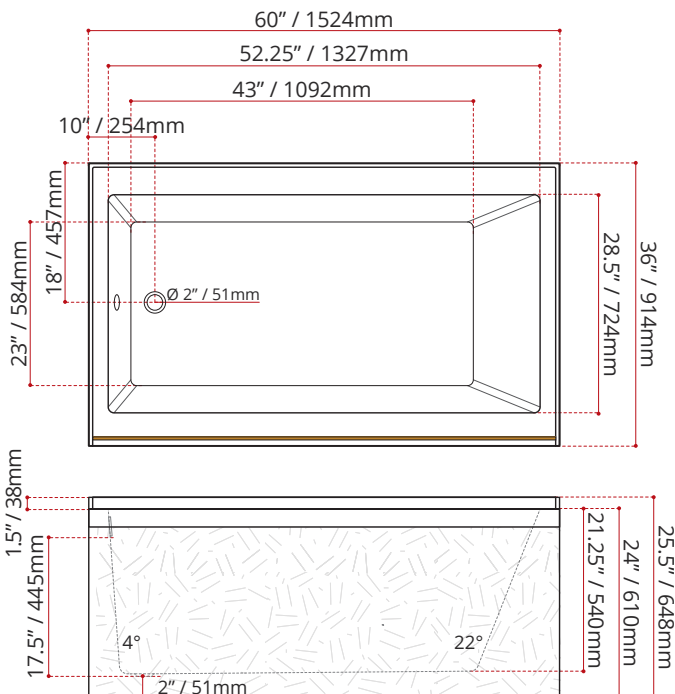

WHITE FINISH	
MODEL No.	
2351C1	 LEFT HAND DRAIN LOCATION
2361C1	 RIGHT HAND DRAIN LOCATION

PRODUCT INFORMATION:	
<ul style="list-style-type: none"> • Modern style • Made in Canada • End drain 	<ul style="list-style-type: none"> • High gloss / Crack-resistant acrylic • 3/4" Set back wood apron • Complies with CSA & IAPMO standards

DIMENSIONS	WATER DEPTH	CAPACITY
<ul style="list-style-type: none"> • Length: 60" / 1524mm • Width: 36" / 914mm • Skirt Height: 24" / 610mm 	17.5" / 445mm Drain to overflow	75 gal. 284 litres of water

SHIPPING INFORMATION:	
<ul style="list-style-type: none"> • Length: 62" / 1575mm • Width: 38" / 965mm • Height: 26" / 660mm 	<ul style="list-style-type: none"> • Net Weight: 35 kg / 77 lbs • Gross Weight: 40 kg / 88 lbs

MODEL NUMBER : 2351C1
(LEFT HAND DRAIN LOCATION)

MADE TO ORDER - NO REFUND - NO RETURN -

MODEL NUMBER : 2361C1
(RIGHT HAND DRAIN LOCATION)

MADE TO ORDER - NO REFUND - NO RETURN -

DISCLAIMER: Measurements may vary ± 1/8" (Diagram Not to scale)