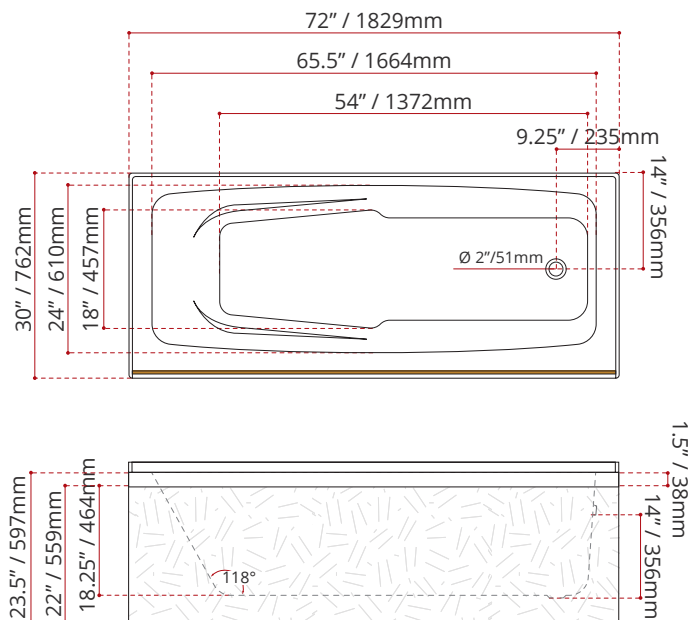

Product images are for illustration purposes only. Actual product(s) may vary.

WHITE FINISH	
MODEL No.	
<b>5241C1</b>	
LEFT HAND DRAIN LOCATION	
<b>5251C1</b>	
RIGHT HAND DRAIN LOCATION	

BISCUIT FINISH	
MODEL No.	
<b>5243C1</b>	LEFT HAND DRAIN LOCATION
<b>5253C1</b>	RIGHT HAND DRAIN LOCATION
COLOUR OPTIONS ARE MADE TO ORDER - NO REFUND - NO RETURN -	

**PRODUCT INFORMATION:**

- Modern style
- Made in Canada
- Integral armrests
- End drain
- High gloss / Crack-resistant acrylic
- **3/4" Set back wood apron**
- Complies with CSA & IAPMO standards

DIMENSIONS	WATER DEPTH	CAPACITY
<ul style="list-style-type: none"> <li>• Length: 72" / 1829mm</li> <li>• Width: 30" / 762mm</li> <li>• Skirt Height: 22" / 559mm</li> </ul>	14" / 356mm Drain to overflow	59 gal. 223 litres of water

**SHIPPING INFORMATION:**

- Length: 74" / 1880mm
- Width: 34" / 864mm
- Height: 26" / 660mm
- Net Weight: 40 kg / 88 lbs.
- Gross Weight: 45 kg / 99 lbs

**MODEL NUMBER : 5241C1  
(LEFT HAND DRAIN LOCATION)**

MADE TO ORDER - NO REFUND - NO RETURN -

**MODEL NUMBER : 5251C1  
(RIGHT HAND DRAIN LOCATION)**

MADE TO ORDER - NO REFUND - NO RETURN -

DISCLAIMER: Measurements may vary ± 1/4" (Diagram Not to scale)