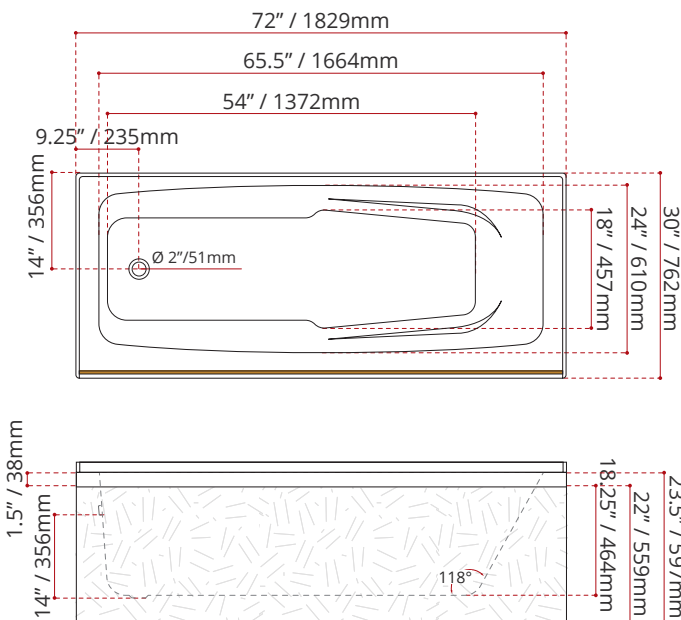

Product images are for illustration purposes only. Actual product(s) may vary.

WHITE FINISH	
MODEL No.	
<b>5241C1</b>	
LEFT HAND DRAIN LOCATION	
<b>5251C1</b>	
RIGHT HAND DRAIN LOCATION	

BISCUIT FINISH	
MODEL No.	
<b>5243C1</b>	LEFT HAND DRAIN LOCATION
<b>5253C1</b>	RIGHT HAND DRAIN LOCATION
COLOUR OPTIONS ARE MADE TO ORDER - NO REFUND - NO RETURN -	

**PRODUCT INFORMATION:**

- Modern style
- Made in Canada
- Integral armrests
- End drain
- High gloss / Crack-resistant acrylic
- **3/4" Set back wood apron**
- Complies with CSA & IAPMO standards

DIMENSIONS	WATER DEPTH	CAPACITY
<ul style="list-style-type: none"> <li>• Length: 72" / 1829mm</li> <li>• Width: 30" / 762mm</li> <li>• Skirt Height: 22" / 559mm</li> </ul>	14" / 356mm Drain to overflow	59 gal. 223 litres of water

**SHIPPING INFORMATION:**

- Length: 74" / 1880mm
- Width: 34" / 864mm
- Height: 26" / 660mm
- Net Weight: 40 kg / 88 lbs.
- Gross Weight: 45 kg / 99 lbs

**MODEL NUMBER : 5241C1  
(LEFT HAND DRAIN LOCATION)**

MADE TO ORDER - NO REFUND - NO RETURN -

**MODEL NUMBER : 5251C1  
(RIGHT HAND DRAIN LOCATION)**

MADE TO ORDER - NO REFUND - NO RETURN -

DISCLAIMER: Measurements may vary ± 1/4" (Diagram Not to scale)