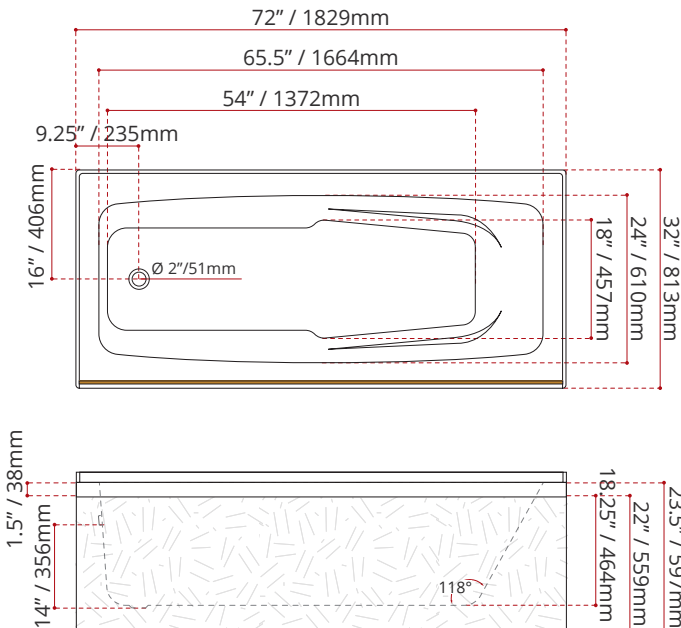

Product images are for illustration purposes only. Actual product(s) may vary.

WHITE FINISH	
MODEL No.	
<b>5261C1</b>	
LEFT HAND DRAIN LOCATION	
<b>5271C1</b>	
RIGHT HAND DRAIN LOCATION	

BISCUIT FINISH	
MODEL No.	
<b>5263C1</b>	LEFT HAND DRAIN LOCATION
<b>5273C1</b>	RIGHT HAND DRAIN LOCATION
COLOUR OPTIONS ARE MADE TO ORDER - NO REFUND - NO RETURN -	

**PRODUCT INFORMATION:**

- Modern style
- Made in Canada
- Integral armrests
- End drain
- High gloss / Crack-resistant acrylic
- **3/4" Set back wood apron**
- Complies with CSA & IAPMO standards

DIMENSIONS	WATER DEPTH	CAPACITY
<ul style="list-style-type: none"> <li>• Length: 72" / 1829mm</li> <li>• Width: 32" / 813mm</li> <li>• Skirt Height: 22" / 559mm</li> </ul>	14" / 356mm Drain to overflow	59 gal. 223 litres of water

**SHIPPING INFORMATION:**

- Length: 74" / 1880mm
- Width: 34" / 864mm
- Height: 26" / 660mm
- Net Weight: 40 kg / 88 lbs.
- Gross Weight: 45 kg / 99 lbs

**MODEL NUMBER : 5261C1  
(LEFT HAND DRAIN LOCATION)**

MADE TO ORDER - NO REFUND - NO RETURN -

**MODEL NUMBER : 5271C1  
(RIGHT HAND DRAIN LOCATION)**

MADE TO ORDER - NO REFUND - NO RETURN -

DISCLAIMER: Measurements may vary ± 1/4" (Diagram Not to scale)