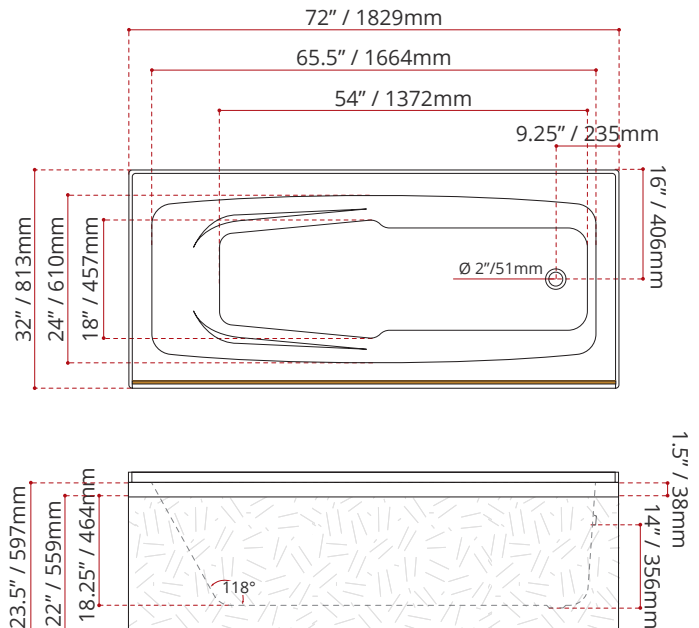

Product images are for illustration purposes only. Actual product(s) may vary.

WHITE FINISH	
MODEL No.	
<b>5261C1</b>	
LEFT HAND DRAIN LOCATION	
<b>5271C1</b>	
RIGHT HAND DRAIN LOCATION	

BISCUIT FINISH	
MODEL No.	
<b>5263C1</b>	LEFT HAND DRAIN LOCATION
<b>5273C1</b>	RIGHT HAND DRAIN LOCATION
COLOUR OPTIONS ARE MADE TO ORDER - NO REFUND - NO RETURN -	

**PRODUCT INFORMATION:**

- Modern style
- Made in Canada
- Integral armrests
- End drain
- High gloss / Crack-resistant acrylic
- **3/4" Set back wood apron**
- Complies with CSA & IAPMO standards

DIMENSIONS	WATER DEPTH	CAPACITY
<ul style="list-style-type: none"> <li>• Length: 72" / 1829mm</li> <li>• Width: 32" / 813mm</li> <li>• Skirt Height: 22" / 559mm</li> </ul>	14" / 356mm Drain to overflow	59 gal. 223 litres of water

**SHIPPING INFORMATION:**

- Length: 74" / 1880mm
- Width: 34" / 864mm
- Height: 26" / 660mm
- Net Weight: 40 kg / 88 lbs.
- Gross Weight: 45 kg / 99 lbs

**MODEL NUMBER : 5261C1  
(LEFT HAND DRAIN LOCATION)**

MADE TO ORDER - NO REFUND - NO RETURN -

**MODEL NUMBER : 5271C1  
(RIGHT HAND DRAIN LOCATION)**

MADE TO ORDER - NO REFUND - NO RETURN -

DISCLAIMER: Measurements may vary ± 1/4" (Diagram Not to scale)