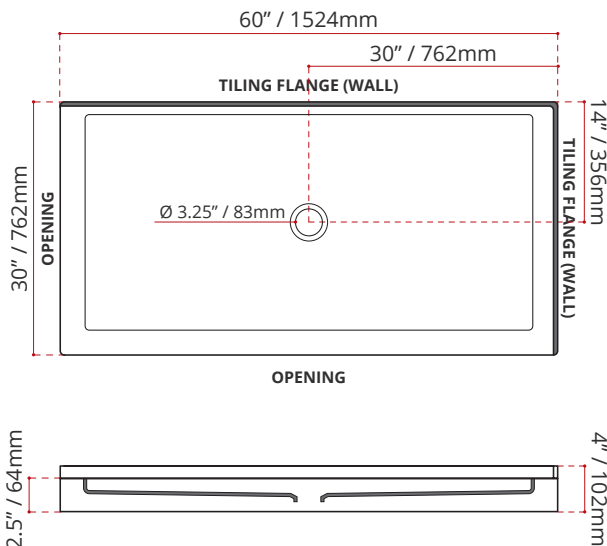

BISCUIT FINISH

MODEL No: SDTCD6030L3 (LEFT HAND THRESHOLD)
MODEL No: SDTCD6030R3 (RIGHT HAND THRESHOLD)

Valley's double threshold, center drain acrylic shower bases are meant to be installed a corner setting. Valley's acrylic shower bases are made at our facility in Mission, BC (Canada) out of high gloss, crack-resistant acrylic.

DESCRIPTION:

- Double Threshold / Opening
- **White Finish**
- **Left or right hand threshold opening**
- **Center Drain**
- High gloss / Crack-resistant acrylic.
- Made in Canada.
- Complies with CSA & IAPMO standards.

SHIPPING INFORMATION:

- Length: 62" / 1575mm
- Net Weight: 24 kg / 53lbs
- Width: 34" / 864mm
- Gross Weight: 27 kg / 59.5lbs
- Height: 8" / 203mm

SDTCD6030L1

(LEFT HAND THRESHOLD OPENING)

SDTCD6030R1

(RIGHT HAND THRESHOLD OPENING)

DISCLAIMER: Measurements may vary ± 1/4" (Diagram Not to scale)