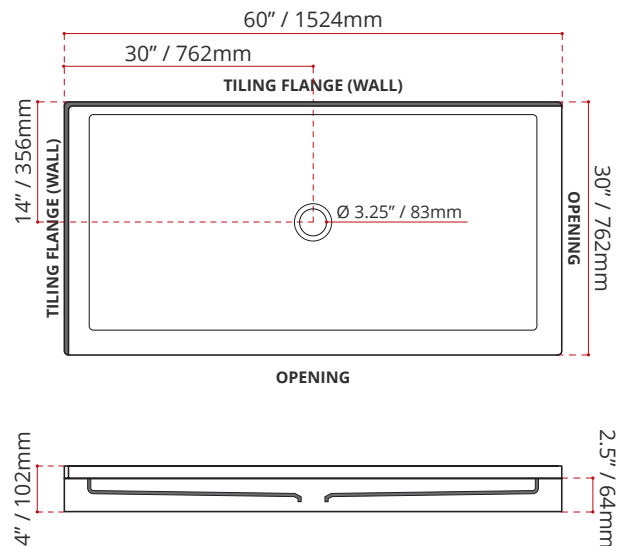

BISCUIT FINISH

MODEL No: SDTCD6030L3 (LEFT HAND THRESHOLD)
MODEL No: SDTCD6030R3 (RIGHT HAND THRESHOLD)

Valley's double threshold, center drain acrylic shower bases are meant to be installed a corner setting. Valley's acrylic shower bases are made at our facility in Mission, BC (Canada) out of high gloss, crack-resistant acrylic.

DESCRIPTION:

- Double Threshold / Opening
- **White Finish**
- **Left or right hand threshold opening**
- **Center Drain**
- High gloss / Crack-resistant acrylic.
- Made in Canada.
- Complies with CSA & IAPMO standards.

SHIPPING INFORMATION:

- Length: 62" / 1575mm
- Net Weight: 24 kg / 53lbs
- Width: 34" / 864mm
- Gross Weight: 27 kg / 59.5lbs
- Height: 8" / 203mm

SDTCD6030L1

(LEFT HAND THRESHOLD OPENING)

SDTCD6030R1

(RIGHT HAND THRESHOLD OPENING)

DISCLAIMER: Measurements may vary ± 1/4" (Diagram Not to scale)