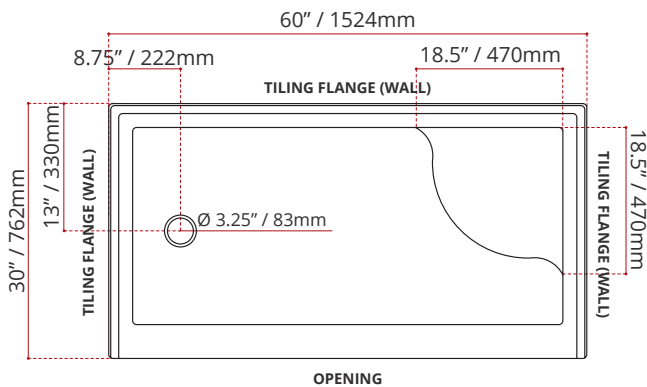

- Single Threshold / Opening
- **Offset Drain location**
- **Matte White Finish**
- **Integral seat**
- Made in Canada
- Hygienic material
- **Made from Shila Stone cast resin**
- Stain, scratch and crack resistance
- Complies with CSA & IAPMO standards

SHIPPING INFORMATION:

- Length: 62" / 1575mm
- Net Weight: 37.5 kg / 83 lbs.
- Width: 34" / 864mm
- Gross Weight: 40 kg / 88.2 lbs.
- Height: 26" / 660mm

SWSOD6030L4

(LEFT HAND DRAIN LOCATION - RIGHT HAND SEAT)
DRAIN WILL ALWAYS BE OPPOSITE SIDE FROM SEAT

SWSOD6030R4

(RIGHT HAND DRAIN LOCATION - LEFT HAND SEAT)
DRAIN WILL ALWAYS BE OPPOSITE SIDE FROM SEAT

DISCLAIMER: Measurements may vary ±1/4" (Diagram Not to scale)