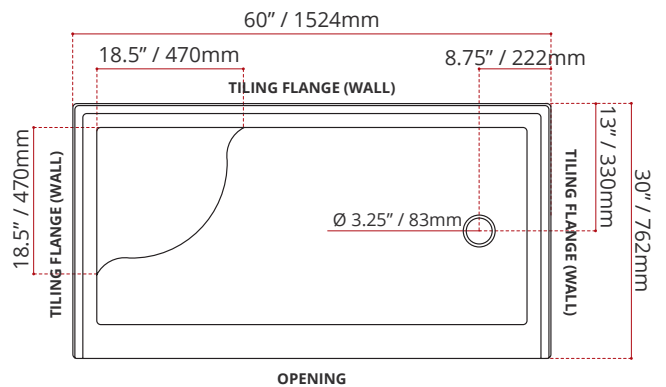

SHIPPING INFORMATION:

- Length: 62" / 1575mm
- Net Weight: 37.5 kg / 83 lbs.
- Width: 34" / 864mm
- Gross Weight: 40 kg / 88.2 lbs.
- Height: 26" / 660mm

SWSOD6030L4

(LEFT HAND DRAIN LOCATION - RIGHT HAND SEAT)
DRAIN WILL ALWAYS BE OPPOSITE SIDE FROM SEAT

SWSOD6030R4

(RIGHT HAND DRAIN LOCATION - LEFT HAND SEAT)
DRAIN WILL ALWAYS BE OPPOSITE SIDE FROM SEAT

DISCLAIMER: Measurements may vary ±1/4" (Diagram Not to scale)