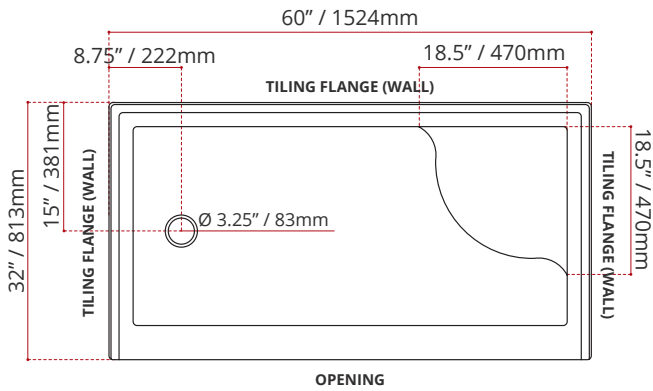

- Single Threshold / Opening
- **Offset Drain location**
- **Matte White Finish**
- **Integral seat**
- Made in Canada
- Hygienic material
- **Made from Shila Stone cast resin**
- Stain, scratch and crack resistance
- Complies with CSA & IAPMO standards

SHIPPING INFORMATION:

- Length: 62" / 1575mm
- Net Weight: 37.5 kg / 83 lbs.
- Width: 34" / 864mm
- Gross Weight: 40 kg / 88.2 lbs.
- Height: 26" / 660mm

**SWSOD6032L4**

(LEFT HAND DRAIN LOCATION - RIGHT HAND SEAT)  
DRAIN WILL ALWAYS BE OPPOSITE SIDE FROM SEAT

**SWSOD6032R4**

(RIGHT HAND DRAIN LOCATION - LEFT HAND SEAT)  
DRAIN WILL ALWAYS BE OPPOSITE SIDE FROM SEAT

DISCLAIMER: Measurements may vary ±1/4" (Diagram Not to scale)