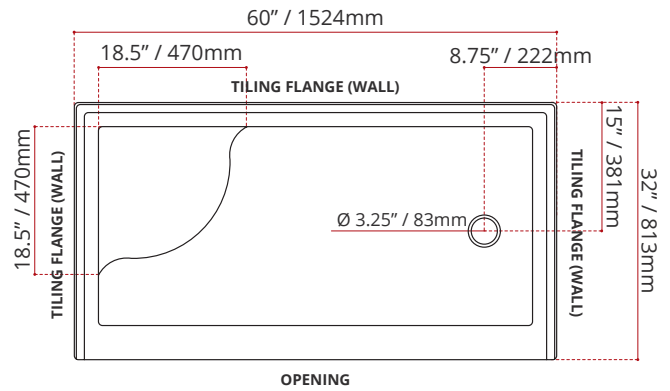

SHIPPING INFORMATION:

- Length: 62" / 1575mm
- Net Weight: 37.5 kg / 83 lbs.
- Width: 34" / 864mm
- Gross Weight: 40 kg / 88.2 lbs.
- Height: 26" / 660mm

**SWSOD6032L4**

(LEFT HAND DRAIN LOCATION - RIGHT HAND SEAT)  
DRAIN WILL ALWAYS BE OPPOSITE SIDE FROM SEAT

**SWSOD6032R4**

(RIGHT HAND DRAIN LOCATION - LEFT HAND SEAT)  
DRAIN WILL ALWAYS BE OPPOSITE SIDE FROM SEAT

DISCLAIMER: Measurements may vary ±1/4" (Diagram Not to scale)