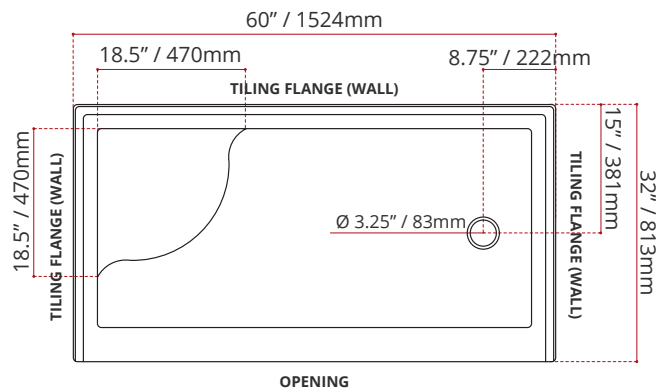

SHIPPING INFORMATION:

- Length: 62" / 1575mm
- Net Weight: 37.5 kg / 83 lbs.
- Width: 34" / 864mm
- Gross Weight: 40 kg / 88.2 lbs.
- Height: 26" / 660mm

SWSOD6032L4

(LEFT HAND DRAIN LOCATION - RIGHT HAND SEAT)
DRAIN WILL ALWAYS BE OPPOSITE SIDE FROM SEAT

SWSOD6032R4

(RIGHT HAND DRAIN LOCATION - LEFT HAND SEAT)
DRAIN WILL ALWAYS BE OPPOSITE SIDE FROM SEAT

DISCLAIMER: Measurements may vary ±1/4" (Diagram Not to scale)