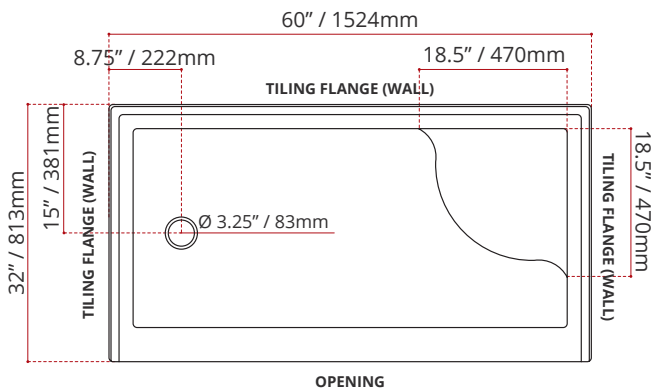

- Single Threshold / Opening
- **Offset Drain location**
- **Matte White Finish**
- **Integral seat**
- Made in Canada
- Hygienic material
- **Made from Shila Stone cast resin**
- Stain, scratch and crack resistance
- Complies with CSA & IAPMO standards

SHIPPING INFORMATION:

- Length: 62" / 1575mm
- Net Weight: 37.5 kg / 83 lbs.
- Width: 34" / 864mm
- Gross Weight: 40 kg / 88.2 lbs.
- Height: 26" / 660mm

SWSOD6032L4

(LEFT HAND DRAIN LOCATION - RIGHT HAND SEAT)
DRAIN WILL ALWAYS BE OPPOSITE SIDE FROM SEAT

SWSOD6032R4

(RIGHT HAND DRAIN LOCATION - LEFT HAND SEAT)
DRAIN WILL ALWAYS BE OPPOSITE SIDE FROM SEAT

DISCLAIMER: Measurements may vary ±1/4" (Diagram Not to scale)