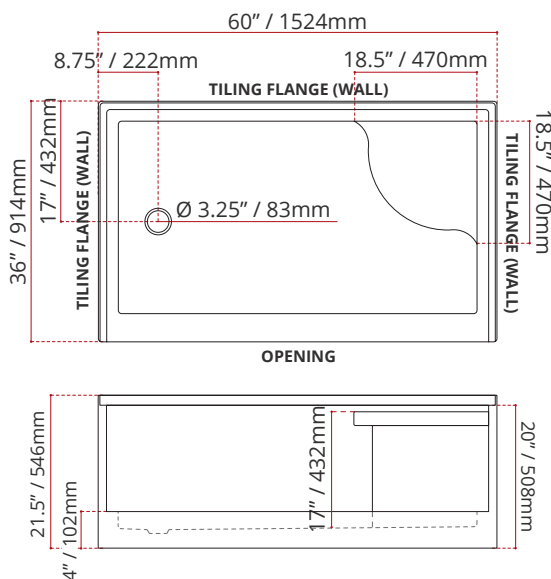

SWSOD6036L1

(LEFT HAND DRAIN LOCATION - RIGHT HAND SEAT)
DRAIN WILL ALWAYS BE OPPOSITE SIDE FROM SEAT