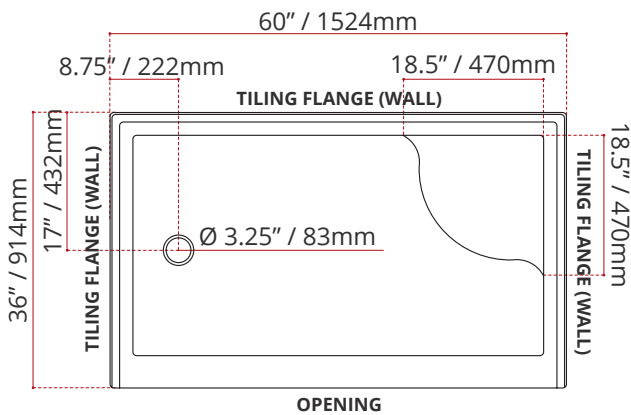

- Single Threshold / Opening
- **Offset Drain location**
- **Matte White Finish**
- **Integral seat**
- Made in Canada
- Hygienic material
- **Made from Shila Stone cast resin**
- Stain, scratch and crack resistance
- Complies with CSA & IAPMO standards

SHIPPING INFORMATION:

- Length: 62" / 1575mm
- Net Weight: 37.5 kg / 83 lbs.
- Width: 38" / 965mm
- Gross Weight: 40 kg / 88.2 lbs.
- Height: 26" / 660mm

SWSOD6036L4

(LEFT HAND DRAIN LOCATION - RIGHT HAND SEAT)
DRAIN WILL ALWAYS BE OPPOSITE SIDE FROM SEAT

SWSOD6036R4

(RIGHT HAND DRAIN LOCATION - LEFT HAND SEAT)
DRAIN WILL ALWAYS BE OPPOSITE SIDE FROM SEAT

DISCLAIMER: Measurements may vary ±1/4" (Diagram Not to scale)