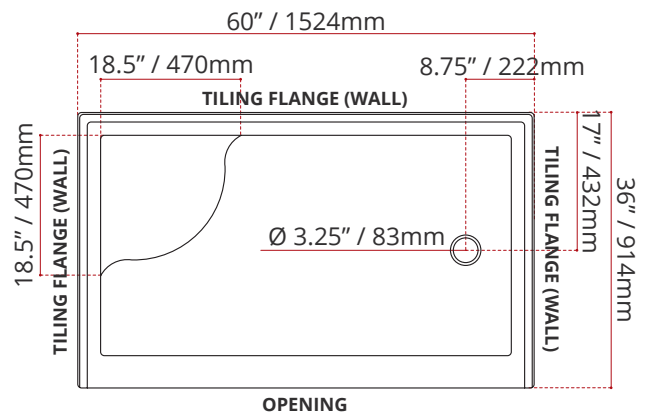

SHIPPING INFORMATION:

- Length: 62" / 1575mm
- Net Weight: 37.5 kg / 83 lbs.
- Width: 38" / 965mm
- Gross Weight: 40 kg / 88.2 lbs.
- Height: 26" / 660mm

SWSOD6036L4

(LEFT HAND DRAIN LOCATION - RIGHT HAND SEAT)
DRAIN WILL ALWAYS BE OPPOSITE SIDE FROM SEAT

SWSOD6036R4

(RIGHT HAND DRAIN LOCATION - LEFT HAND SEAT)
DRAIN WILL ALWAYS BE OPPOSITE SIDE FROM SEAT

DISCLAIMER: Measurements may vary ±1/4" (Diagram Not to scale)