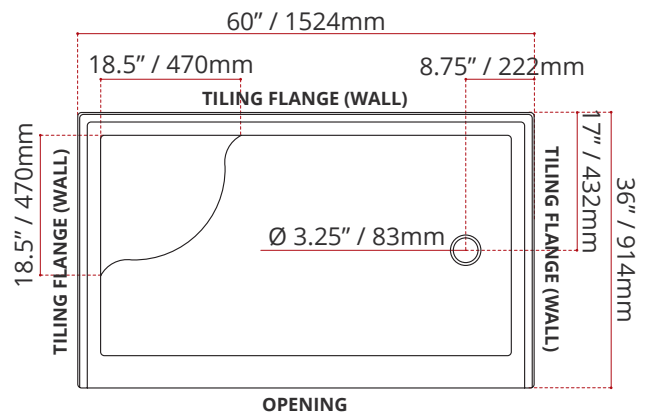

SHIPPING INFORMATION:

- Length: 62" / 1575mm
- Net Weight: 37.5 kg / 83 lbs.
- Width: 38" / 965mm
- Gross Weight: 40 kg / 88.2 lbs.
- Height: 26" / 660mm

SWSOD6036L4

(LEFT HAND DRAIN LOCATION - RIGHT HAND SEAT)
DRAIN WILL ALWAYS BE OPPOSITE SIDE FROM SEAT

SWSOD6036R4

(RIGHT HAND DRAIN LOCATION - LEFT HAND SEAT)
DRAIN WILL ALWAYS BE OPPOSITE SIDE FROM SEAT

DISCLAIMER: Measurements may vary ±1/4" (Diagram Not to scale)