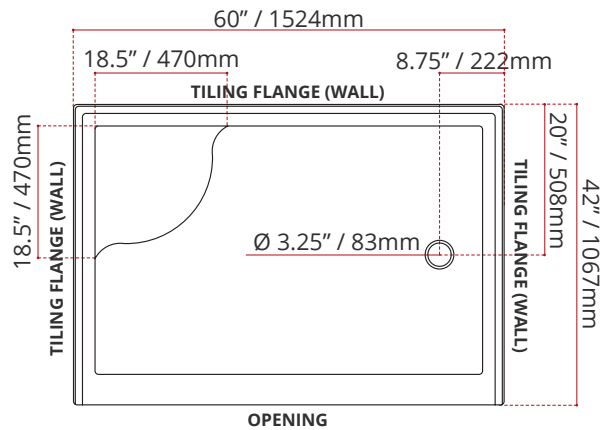

SHIPPING INFORMATION:

- Length: 62" / 1575mm
- Net Weight: 37.5 kg / 83 lbs.
- Width: 48" / 1219mm
- Gross Weight: 40 kg / 88.2 lbs.
- Height: 26" / 660mm

SWSOD6042L4

(LEFT HAND DRAIN LOCATION - RIGHT HAND SEAT)
DRAIN WILL ALWAYS BE OPPOSITE SIDE FROM SEAT

SWSOD6042R4

(RIGHT HAND DRAIN LOCATION - LEFT HAND SEAT)
DRAIN WILL ALWAYS BE OPPOSITE SIDE FROM SEAT

DISCLAIMER: Measurements may vary ±1/4" (Diagram Not to scale)