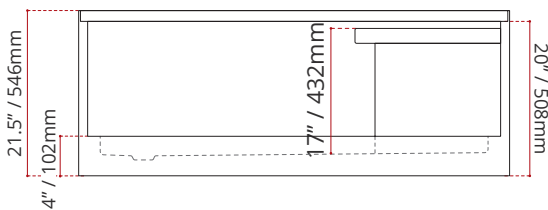

SHIPPING INFORMATION:

- Length: 62" / 1575mm
- Net Weight: 37.5 kg / 83 lbs.
- Width: 48" / 1219mm
- Gross Weight: 40 kg / 88.2 lbs.
- Height: 26" / 660mm

SWSOD6042L4

(LEFT HAND DRAIN LOCATION - RIGHT HAND SEAT)
DRAIN WILL ALWAYS BE OPPOSITE SIDE FROM SEAT