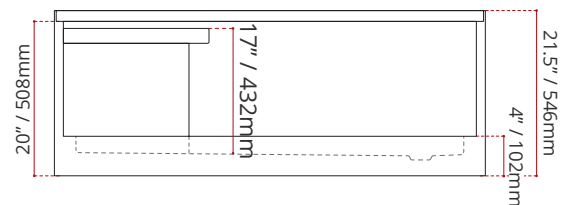

SHIPPING INFORMATION:

- Length: 62" / 1575mm
- Net Weight: 37.5 kg / 83 lbs.
- Width: 48" / 1219mm
- Gross Weight: 40 kg / 88.2 lbs.
- Height: 26" / 660mm

SWSOD6042L4

(LEFT HAND DRAIN LOCATION - RIGHT HAND SEAT)
DRAIN WILL ALWAYS BE OPPOSITE SIDE FROM SEAT

SWSOD6042R4

(RIGHT HAND DRAIN LOCATION - LEFT HAND SEAT)
DRAIN WILL ALWAYS BE OPPOSITE SIDE FROM SEAT

DISCLAIMER: Measurements may vary ±1/4" (Diagram Not to scale)