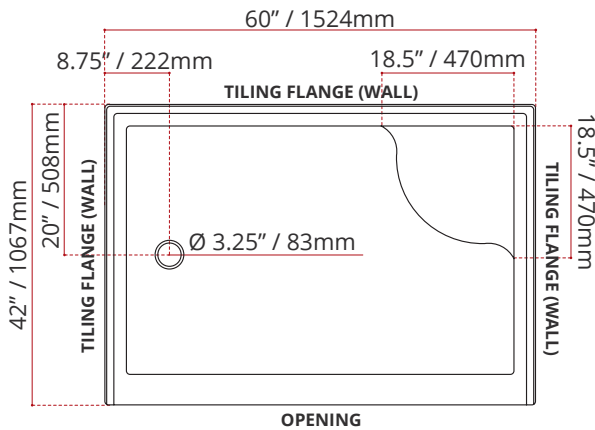

- Single Threshold / Opening
- **Offset Drain location**
- **Matte White Finish**
- **Integral seat**
- Made in Canada
- Hygienic material
- **Made from Shila Stone cast resin**
- Stain, scratch and crack resistance
- Complies with CSA & IAPMO standards

SHIPPING INFORMATION:

- Length: 62" / 1575mm
- Net Weight: 37.5 kg / 83 lbs.
- Width: 48" / 1219mm
- Gross Weight: 40 kg / 88.2 lbs.
- Height: 26" / 660mm

SWSOD6042L4

(LEFT HAND DRAIN LOCATION - RIGHT HAND SEAT)
DRAIN WILL ALWAYS BE OPPOSITE SIDE FROM SEAT

SWSOD6042R4

(RIGHT HAND DRAIN LOCATION - LEFT HAND SEAT)
DRAIN WILL ALWAYS BE OPPOSITE SIDE FROM SEAT

DISCLAIMER: Measurements may vary ±1/4" (Diagram Not to scale)