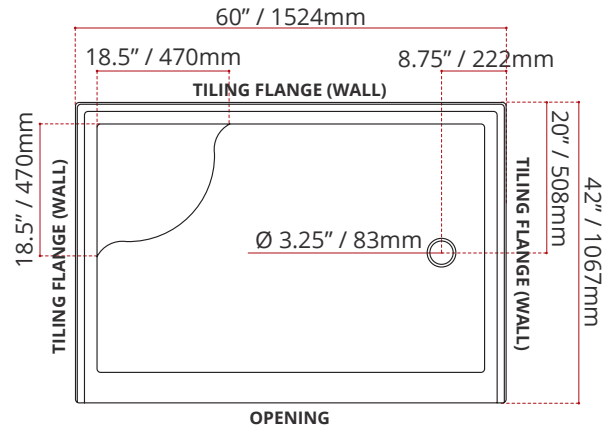

SHIPPING INFORMATION:

- Length: 62" / 1575mm
- Net Weight: 37.5 kg / 83 lbs.
- Width: 48" / 1219mm
- Gross Weight: 40 kg / 88.2 lbs.
- Height: 26" / 660mm

SWSOD6042L4

(LEFT HAND DRAIN LOCATION - RIGHT HAND SEAT)
DRAIN WILL ALWAYS BE OPPOSITE SIDE FROM SEAT

SWSOD6042R4

(RIGHT HAND DRAIN LOCATION - LEFT HAND SEAT)
DRAIN WILL ALWAYS BE OPPOSITE SIDE FROM SEAT

DISCLAIMER: Measurements may vary ±1/4" (Diagram Not to scale)