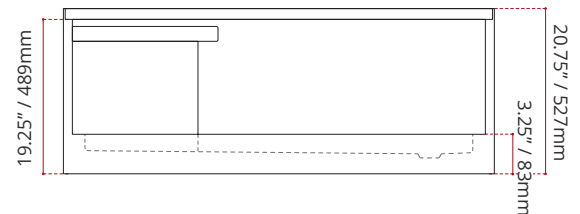

SHIPPING INFORMATION:

- Length: 62" / 1575mm
- Net Weight: 37.5 kg / 83 lbs.
- Width: 48" / 1219mm
- Gross Weight: 40 kg / 88.2 lbs.
- Height: 26" / 660mm

SWSOD6042L4

(LEFT HAND DRAIN LOCATION - RIGHT HAND SEAT)
DRAIN WILL ALWAYS BE OPPOSITE SIDE FROM SEAT

SWSOD6042R4

(RIGHT HAND DRAIN LOCATION - LEFT HAND SEAT)
DRAIN WILL ALWAYS BE OPPOSITE SIDE FROM SEAT

DISCLAIMER: Measurements may vary ±1/4" (Diagram Not to scale)