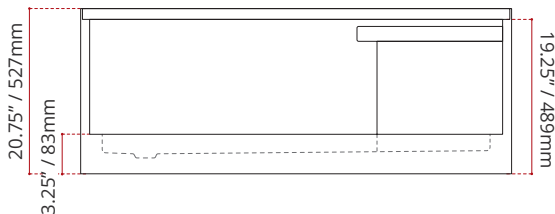

SHIPPING INFORMATION:

- Length: 62" / 1575mm
- Net Weight: 37.5 kg / 83 lbs.
- Width: 48" / 1219mm
- Gross Weight: 40 kg / 88.2 lbs.
- Height: 26" / 660mm

SWSOD6042L4

(LEFT HAND DRAIN LOCATION - RIGHT HAND SEAT)
DRAIN WILL ALWAYS BE OPPOSITE SIDE FROM SEAT

SWSOD6042R4

(RIGHT HAND DRAIN LOCATION - LEFT HAND SEAT)
DRAIN WILL ALWAYS BE OPPOSITE SIDE FROM SEAT

DISCLAIMER: Measurements may vary ±1/4" (Diagram Not to scale)