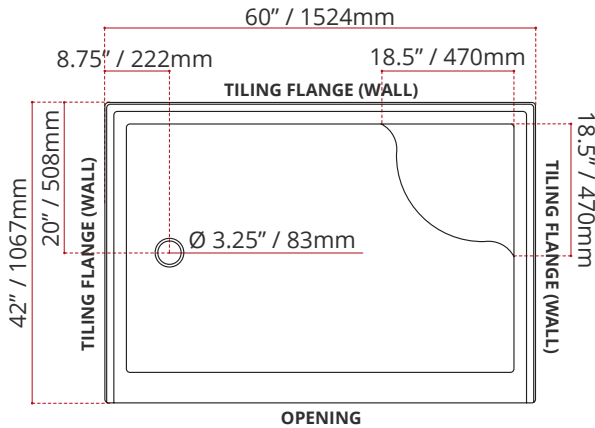

- Single Threshold / Opening
- **Offset Drain location**
- **Matte White Finish**
- **Integral seat**
- Made in Canada
- Hygienic material
- **Made from Shila Stone cast resin**
- Stain, scratch and crack resistance
- Complies with CSA & IAPMO standards

SHIPPING INFORMATION:

- Length: 62" / 1575mm
- Net Weight: 37.5 kg / 83 lbs.
- Width: 48" / 1219mm
- Gross Weight: 40 kg / 88.2 lbs.
- Height: 26" / 660mm

SWSOD6042L4

(LEFT HAND DRAIN LOCATION - RIGHT HAND SEAT)
DRAIN WILL ALWAYS BE OPPOSITE SIDE FROM SEAT

SWSOD6042R4

(RIGHT HAND DRAIN LOCATION - LEFT HAND SEAT)
DRAIN WILL ALWAYS BE OPPOSITE SIDE FROM SEAT

DISCLAIMER: Measurements may vary ±1/4" (Diagram Not to scale)