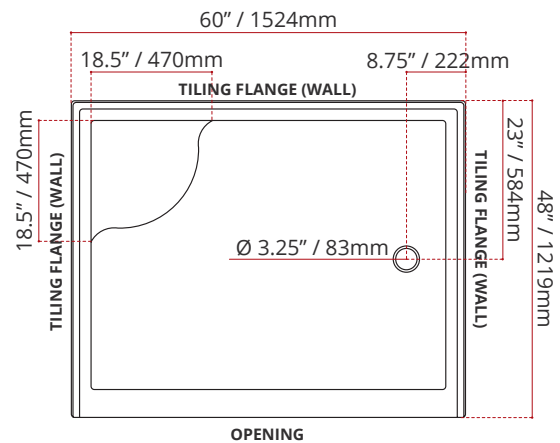

### SHIPPING INFORMATION:

- Length: 64" / 1626mm
- Net Weight: 47.5 kg / 106 lbs.
- Width: 55" / 1397mm
- Gross Weight: 50 kg / 110 lbs
- Height: 30" / 762mm

### SWSOD6048L4

(LEFT HAND DRAIN LOCATION - RIGHT HAND SEAT)  
DRAIN WILL ALWAYS BE OPPOSITE SIDE FROM SEAT

### SWSOD6048R4

(RIGHT HAND DRAIN LOCATION - LEFT HAND SEAT)  
DRAIN WILL ALWAYS BE OPPOSITE SIDE FROM SEAT

DISCLAIMER: Measurements may vary ±1/4" (Diagram Not to scale)