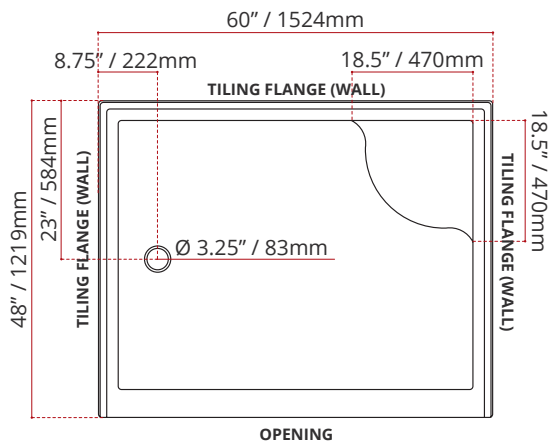

### CUSTOMIZE YOUR SHOWER BASE

ALL UPCHARGE OPTIONS ARE MADE TO ORDER - NO REFUND - NO RETURN -

AVAILABLE CUSTOMIZATION OPTIONS	MODEL No.
TEXTURED BOTTOM	<b>C4</b>
DOUBLE TILING FLANGE	<b>C5</b>
TEXTURED BOTTOM + DOUBLE TILING FLANGE	<b>C45</b>

### SHIPPING INFORMATION:

- Length: 64" / 1626mm
- Net Weight: 47.5 kg / 106 lbs.
- Width: 55" / 1397mm
- Gross Weight: 50 kg / 110 lbs
- Height: 30" / 762mm

### SWSOD6048R4

(RIGHT HAND DRAIN LOCATION - LEFT HAND SEAT)  
DRAIN WILL ALWAYS BE OPPOSITE SIDE FROM SEAT

DISCLAIMER: Measurements may vary ±1/4" (Diagram Not to scale)