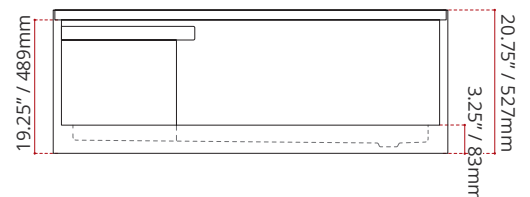

SHIPPING INFORMATION:

- Length: 64" / 1626mm
- Net Weight: 47.5 kg / 106 lbs.
- Width: 55" / 1397mm
- Gross Weight: 50 kg / 110 lbs
- Height: 30" / 762mm

SWSOD6048L4

(LEFT HAND DRAIN LOCATION - RIGHT HAND SEAT)
DRAIN WILL ALWAYS BE OPPOSITE SIDE FROM SEAT

SWSOD6048R4

(RIGHT HAND DRAIN LOCATION - LEFT HAND SEAT)
DRAIN WILL ALWAYS BE OPPOSITE SIDE FROM SEAT

DISCLAIMER: Measurements may vary ±1/4" (Diagram Not to scale)