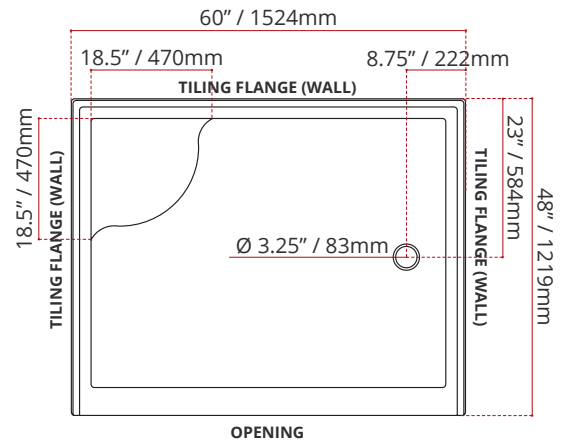

SHIPPING INFORMATION:

- Length: 64" / 1626mm
- Net Weight: 47.5 kg / 106 lbs.
- Width: 55" / 1397mm
- Gross Weight: 50 kg / 110 lbs
- Height: 30" / 762mm

SWSOD6048L4

(LEFT HAND DRAIN LOCATION - RIGHT HAND SEAT)
DRAIN WILL ALWAYS BE OPPOSITE SIDE FROM SEAT

SWSOD6048R4

(RIGHT HAND DRAIN LOCATION - LEFT HAND SEAT)
DRAIN WILL ALWAYS BE OPPOSITE SIDE FROM SEAT

DISCLAIMER: Measurements may vary ±1/4" (Diagram Not to scale)