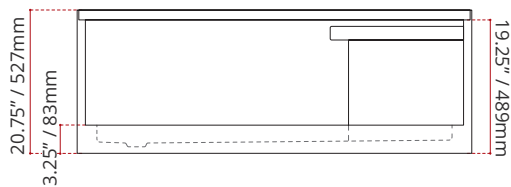

SHIPPING INFORMATION:

- Length: 64" / 1626mm
- Net Weight: 47.5 kg / 106 lbs.
- Width: 55" / 1397mm
- Gross Weight: 50 kg / 110 lbs
- Height: 30" / 762mm

SWSOD6048L4

(LEFT HAND DRAIN LOCATION - RIGHT HAND SEAT)
DRAIN WILL ALWAYS BE OPPOSITE SIDE FROM SEAT

SWSOD6048R4

(RIGHT HAND DRAIN LOCATION - LEFT HAND SEAT)
DRAIN WILL ALWAYS BE OPPOSITE SIDE FROM SEAT

DISCLAIMER: Measurements may vary ±1/4" (Diagram Not to scale)