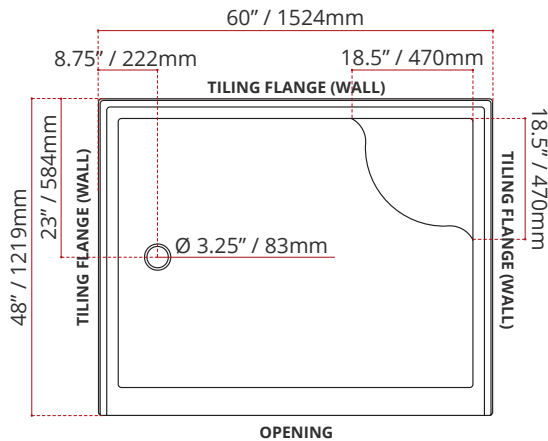

SHIPPING INFORMATION:

- Length: 64" / 1626mm
- Net Weight: 47.5 kg / 106 lbs.
- Width: 55" / 1397mm
- Gross Weight: 50 kg / 110 lbs
- Height: 30" / 762mm

SWSOD6048L4

(LEFT HAND DRAIN LOCATION - RIGHT HAND SEAT)
DRAIN WILL ALWAYS BE OPPOSITE SIDE FROM SEAT

SWSOD6048R4

(RIGHT HAND DRAIN LOCATION - LEFT HAND SEAT)
DRAIN WILL ALWAYS BE OPPOSITE SIDE FROM SEAT

DISCLAIMER: Measurements may vary ±1/4" (Diagram Not to scale)