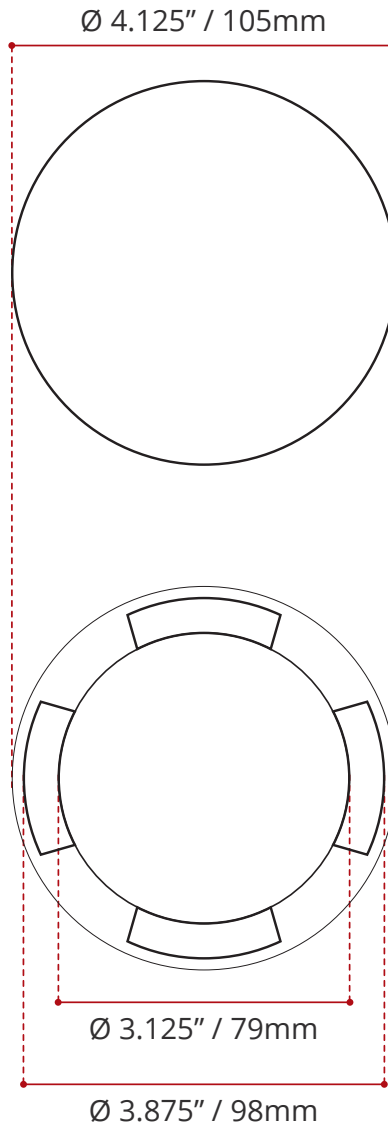

PRODUCT INFORMATION:

- New Toilet Side Caps for:
VA0050WHT - VA0060WHT - VA0076WHT

SHIPPING INFORMATION:

- Length: 5" / 610mm
- Width: 5" / 25mm
- Height: 5" / 25mm
- Net Weight: 0.5kg / 1.1lbs.
- Gross Weight: 0.75kg / 1.6lbs.

DISCLAIMER: Measurements may vary ± 1/4" (Diagram Not to scale)