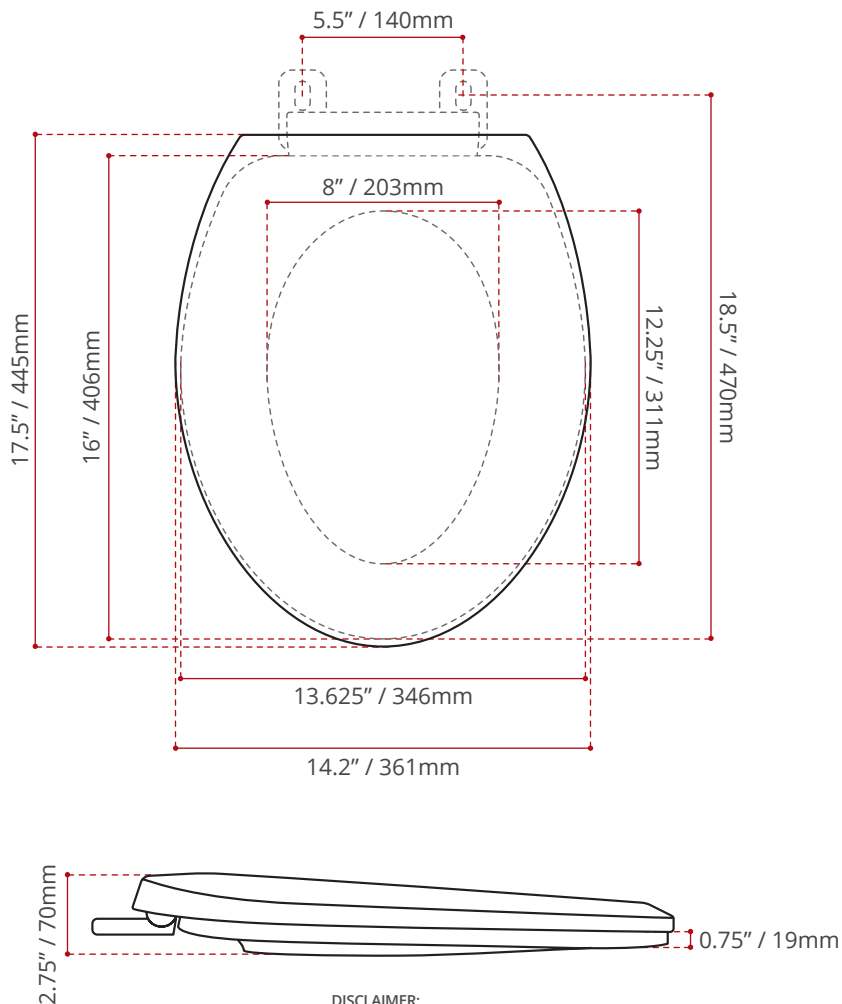

DESCRIPTION:

- Toilet seat for VA8811 toilet
- Soft closing seat.
- Heavy-duty duroplast toilet seat.
- Complies with CSA standards.

SHIPPING INFORMATION:

- Length: 19.5" / 495mm
- Net Weight: 1 kg / 2.2 lbs
- Width: 2.75" / 70mm
- Gross Weight: 1.5 kg / 3.3 lbs
- Height: 14.5" / 368mm

DISCLAIMER:
Measurements may vary $\pm \frac{1}{4}$ "
(Diagram Not to scale)