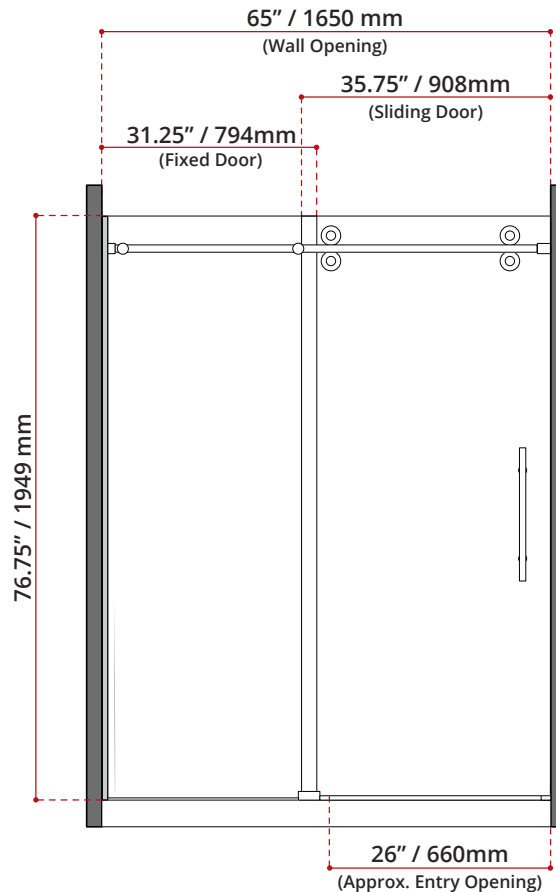

DISCLAIMER: THESE ARE ONLY THE GLASS PANELS, FOR INSTALLATION PURPOSES YOU MUST PAIR IT WITH A SHOWER DOOR HARDWARE

DESCRIPTION:

- Fixed panel & Sliding door
- Glass Type: Clear, tempered glass
- Glass Thickness: 10mm
- Door height: 76.75"
- Opening: 65"
- Complies with CSA & IAPMO standards

SHIPPING INFORMATION (BOX 1 of 2) :

- Length: 34.3 / 870mm
- Width: 3.5" / 89mm
- Height: 79.5" / 2019mm
- Net Weight: 42 kg / 92.5 lbs.
- Gross Weight: 45 kg / 99 lbs.

SHIPPING INFORMATION (BOX 2 of 2) :

- Length: 39" / 991mm
- Width: 2.16" / 55mm
- Height: 79" / 2007mm
- Net Weight: 41 kg / 90.3 lbs.
- Gross Weight: 44 kg / 97 lbs.

DISCLAIMER: Measurements may vary ± 1/4" (Diagram Not to scale)

These dimensions and specifications are subject to change without notice