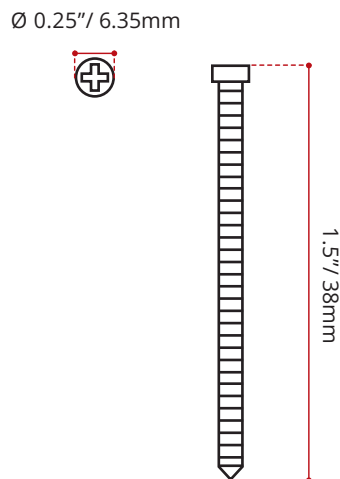

DESCRIPTION
Stainless Steel Screw Round Head

SHIPPING DIMENSIONS
Net Weight: 0.5lb/0.22kg Gross Weight: 1lb/0.45kg

DISCLAIMER: Measurements may vary ± ¼" (Diagram Not to scale)