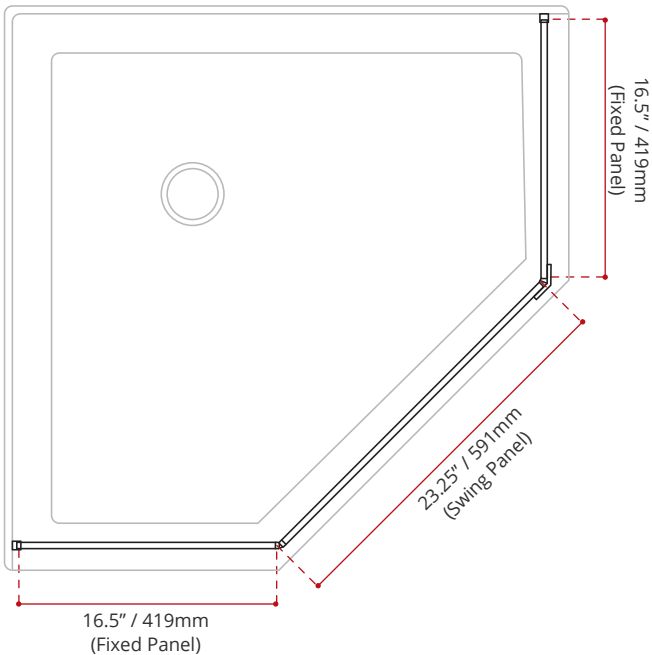

DESCRIPTION:
<ul style="list-style-type: none"> • Polished Chrome finish • Clear, tempered glass • 10mm Glass Thickness • Door height: 75" • Compatible with SBNA3636 shower base • Complies with CSA & IAPMO standards

FINISHES:
<p>PSS</p> <p>Polished Stainless Steel.</p>

SHIPPING INFORMATION (BOX 1 of 2) :	SHIPPING INFORMATION (BOX 2 of 2) :	SHIPPING INFORMATION (HARDWARE BOX) :
<ul style="list-style-type: none"> • Length: 18.4" / 467mm • Width: 3.4" / 86mm • Height: 76.4" / 1941mm • Net Weight: 47 kg / 103lbs. • Gross Weight: 50 kg / 110lbs. 	<ul style="list-style-type: none"> • Length: 24" / 610mm • Width: 3.4" / 86mm • Height: 76.4" / 1941mm • Net Weight: 36 kg / 79.3lbs. • Gross Weight: 40 kg / 88lbs. 	<ul style="list-style-type: none"> • Length: 12.5" / 318mm • Width: 4.25" / 108mm • Height: 78.25" / 1988mm • Net Weight: 4 kg / 8.8lbs. • Gross Weight: 7 kg / 15.4lbs.

This door is reversible for right or left-hand door installation.

DISCLAIMER: Measurements may vary $\pm \frac{1}{8}$ " (Diagram Not to scale)