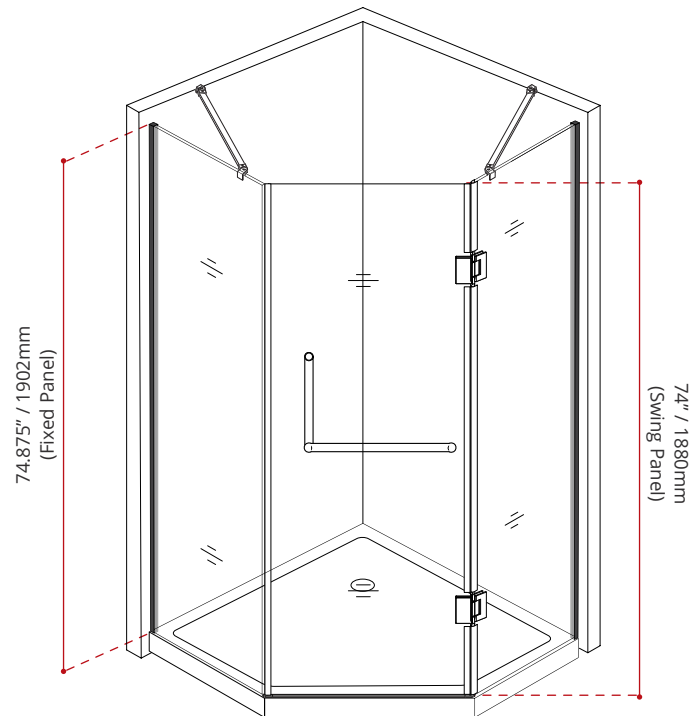

DESCRIPTION:
<ul style="list-style-type: none"> • Polished Chrome finish • Clear, tempered glass • 10mm Glass Thickness • Door height: 75" • Compatible with SBNA3636 shower base • Complies with CSA & IAPMO standards

FINISHES:
<p>PSS</p> <p>Polished Stainless Steel.</p>

SHIPPING INFORMATION (BOX 1 of 2) :	SHIPPING INFORMATION (BOX 2 of 2) :	SHIPPING INFORMATION (HARDWARE BOX) :
<ul style="list-style-type: none"> • Length: 18.4" / 467mm • Width: 3.4" / 86mm • Height: 76.4" / 1941mm • Net Weight: 47 kg / 103lbs. • Gross Weight: 50 kg / 110lbs. 	<ul style="list-style-type: none"> • Length: 24" / 610mm • Width: 3.4" / 86mm • Height: 76.4" / 1941mm • Net Weight: 36 kg / 79.3lbs. • Gross Weight: 40 kg / 88lbs. 	<ul style="list-style-type: none"> • Length: 12.5" / 318mm • Width: 4.25" / 108mm • Height: 78.25" / 1988mm • Net Weight: 4 kg / 8.8lbs. • Gross Weight: 7 kg / 15.4lbs.

This door is reversible for right or left-hand door installation.

DISCLAIMER: Measurements may vary $\pm \frac{1}{8}$ " (Diagram Not to scale)