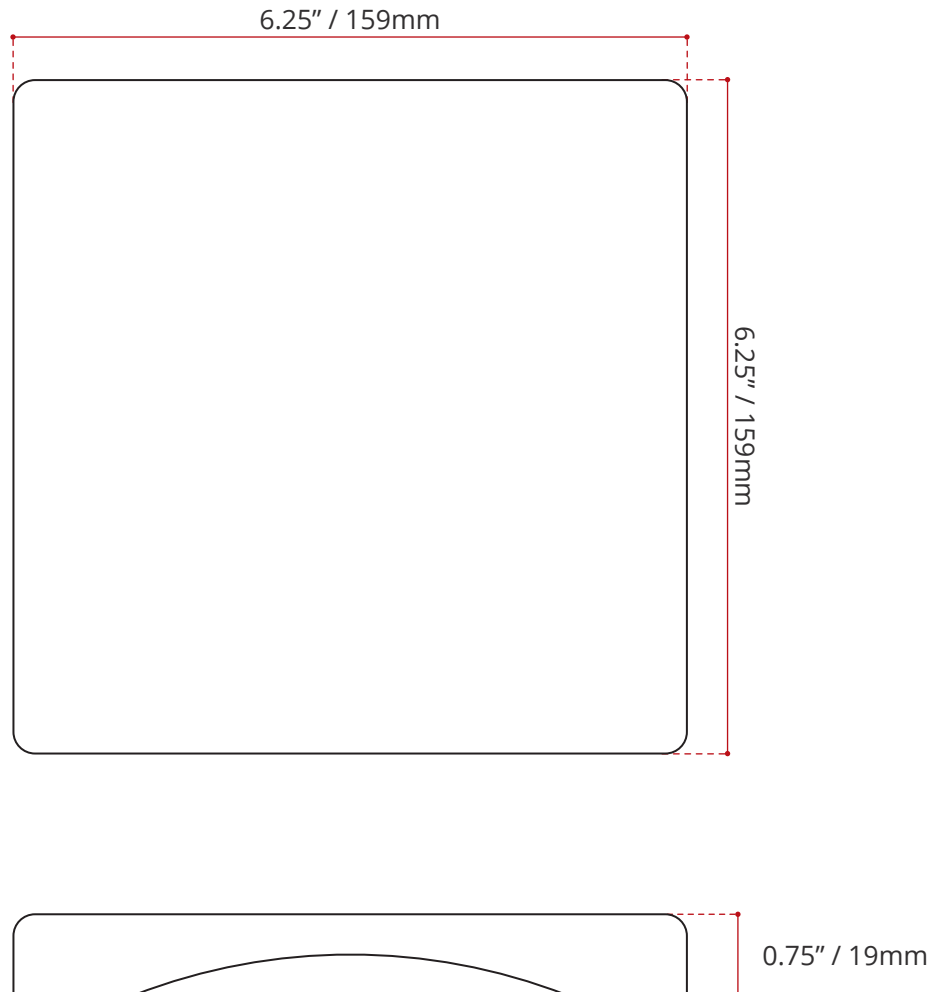

**DESCRIPTION**

- Acrylic Square Drain Cover for old style acrylic shower bases
- Gloss White Finish

**SHIPPING INFORMATION**

- Length: 8" / 203mm
- Width: 8" / 203mm
- Height: 1" / 25mm
- Net Weight: 0.5 kg / 1.1lbs.
- Gross Weight: 1 kg / 2.2 lbs.

DISCLAIMER: Measurements may vary ± 1/4" (Diagram Not to scale)