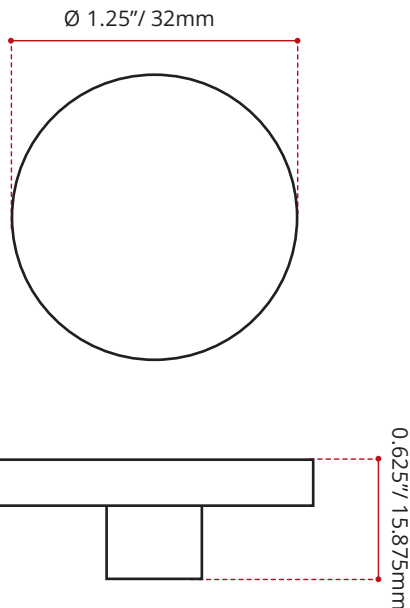

## DESCRIPTION

**Brushed Side Panel  
Connector**

## SHIPPING DIMENSIONS

**Net Weight: 0.5lb/0.22kg  
Gross Weight: 1lb/0.45kg**

DISCLAIMER: Measurements may vary ± 1/4\" (Diagram Not to scale)