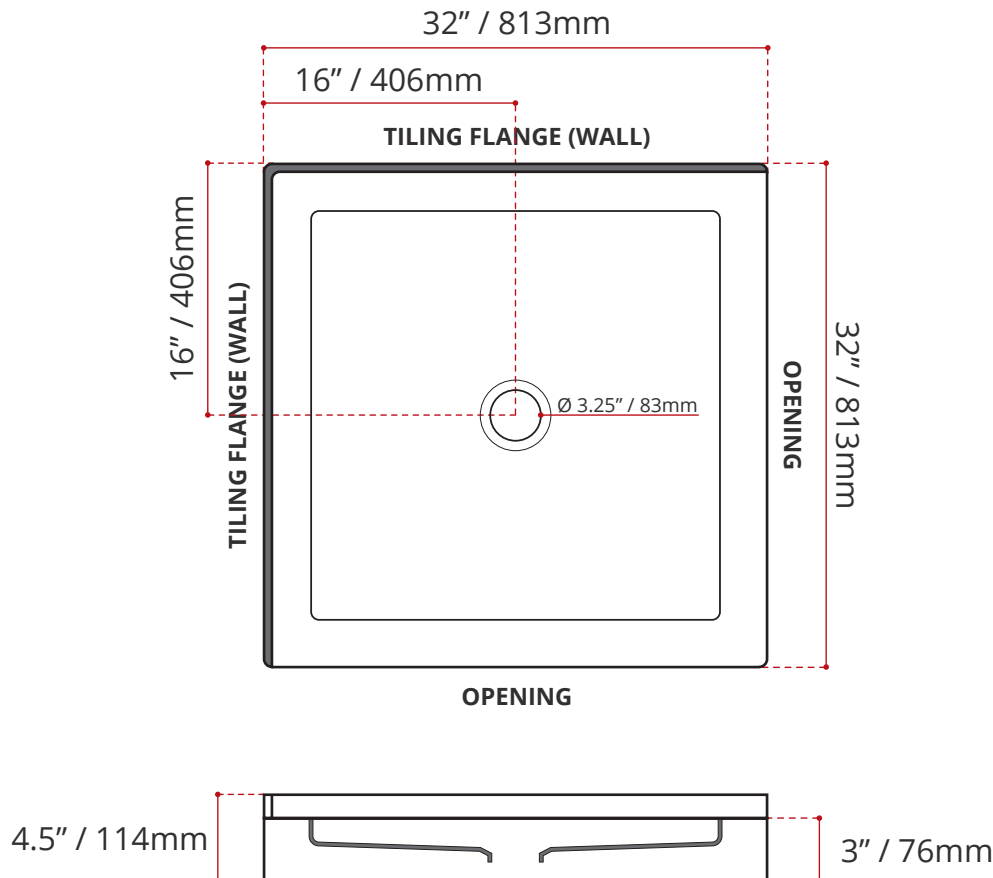

- Double Threshold / Opening
- **Center Drain**
- **Matte White Finish**
- **Left or right hand threshold opening**
- Made in Canada
- Hygienic material
- **Made from Shila Stone cast resin**
- Stain, scratch and crack resistance
- Complies with CSA & IAPMO standards

SHIPPING INFORMATION:

- Length: 34" / 864mm
- Net Weight: 17 kg / 37lbs
- Width: 34" / 864mm
- Gross Weight: 20 kg / 44lbs
- Height: 8" / 203mm

DISCLAIMER: Measurements may vary \pm 1/8" (Diagram Not to scale)