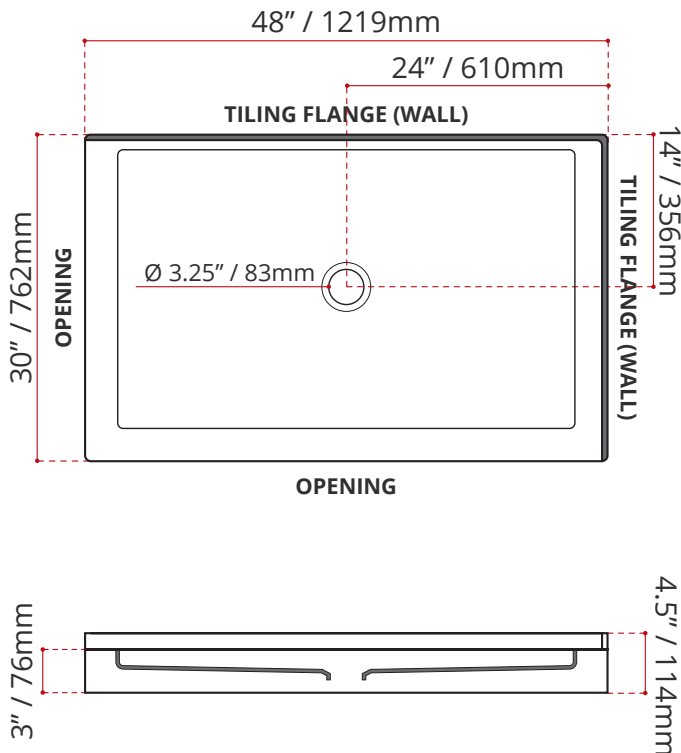

- Double Threshold / Opening
- **Center Drain**
- **Matte White Finish**
- **Left or right hand threshold opening**
- Made in Canada
- Hygienic material
- **Made from Shila Stone cast resin**
- Stain, scratch and crack resistance
- Complies with CSA & IAPMO standards

ENVIRO SEAL

CUSTOMIZE YOUR SHOWER BASE

ALL UPCHARGE OPTIONS ARE MADE TO ORDER - NO REFUND - NO RETURN -

AVAILABLE CUSTOMIZATION OPTIONS	MODEL No.
TEXTURED BOTTOM	C4
DOUBLE TILING FLANGE	C5
TEXTURED BOTTOM + DOUBLE TILING FLANGE	C45

SHIPPING INFORMATION:

- Length: 50" / 1270mm
- Net Weight: 23 kg / 51lbs
- Width: 34" / 864mm
- Gross Weight: 25 kg / 55lbs
- Height: 8" / 203mm

SDTCD4830L4

(LEFT HAND THRESHOLD OPENING)

SDTCD4830R4

(RIGHT HAND THRESHOLD OPENING)

DISCLAIMER: Measurements may vary ± 1/4" (Diagram Not to scale)