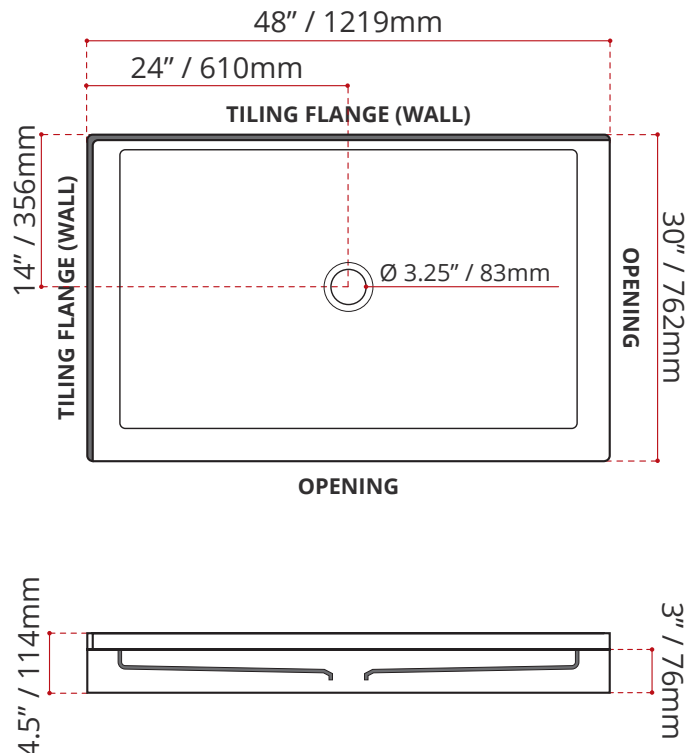

- Double Threshold / Opening
- **Center Drain**
- **Matte White Finish**
- **Left or right hand threshold opening**
- Made in Canada
- Hygienic material
- **Made from Shila Stone cast resin**
- Stain, scratch and crack resistance
- Complies with CSA & IAPMO standards

SHIPPING INFORMATION:

- Length: 50" / 1270mm
- Net Weight: 23 kg / 51lbs
- Width: 34" / 864mm
- Gross Weight: 25 kg / 55lbs
- Height: 8" / 203mm

SDTCD4830L4

(LEFT HAND THRESHOLD OPENING)

SDTCD4830R4

(RIGHT HAND THRESHOLD OPENING)

DISCLAIMER: Measurements may vary ± 1/4" (Diagram Not to scale)