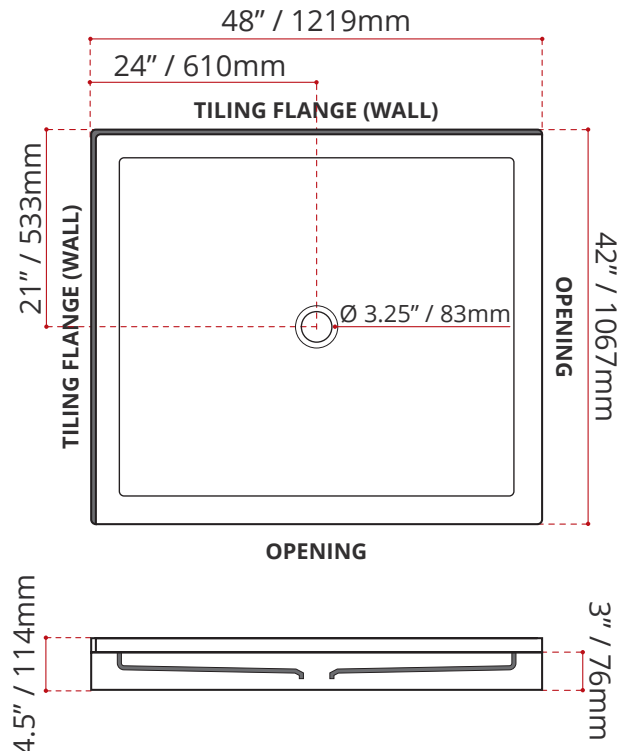

- Double Threshold / Opening
- **Center Drain**
- **Matte White Finish**
- **Left or right hand threshold opening**
- Made in Canada
- Hygienic material
- **Made from Shila Stone cast resin**
- Stain, scratch and crack resistance
- Complies with CSA & IAPMO standards

SHIPPING INFORMATION:

- Length: 50" / 1270mm
- Net Weight: 23 kg / 51lbs
- Width: 44" / 1118mm
- Gross Weight: 25 kg / 55lbs
- Height: 8" / 203mm

SDTCD4842L4

(LEFT HAND THRESHOLD OPENING)

SDTCD4842R4

(RIGHT HAND THRESHOLD OPENING)

DISCLAIMER: Measurements may vary ± 1/4" (Diagram Not to scale)