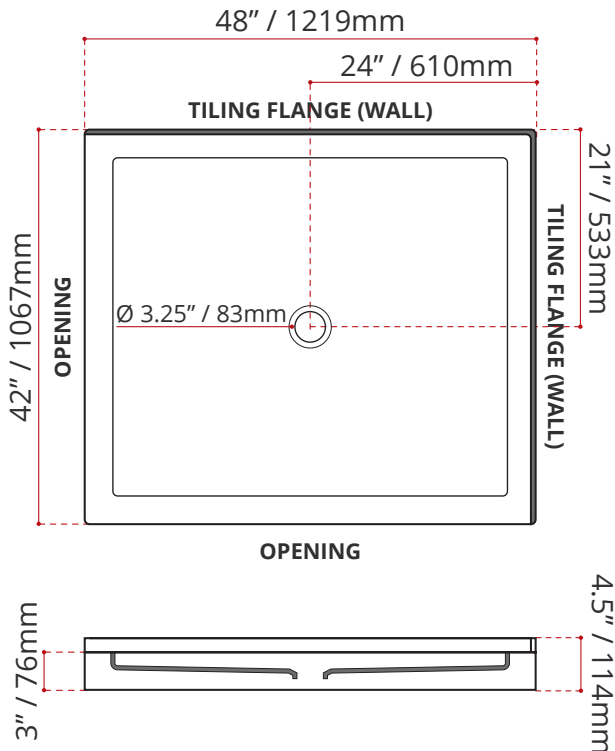

DOUBLE THRESHOLD CENTER DRAIN MATTE WHITE SHILA STONE SHOWER BASE

MADE TO ORDER - NO REFUND - NO RETURN -

LEFT HAND THRESHOLD LOCATION SHOWN

Product images are for illustration purposes only. Actual product(s) may vary.

- Double Threshold / Opening
- **Center Drain**
- **Matte White Finish**
- **Left or right hand threshold opening**
- Made in Canada
- Hygienic material
- **Made from Shila Stone cast resin**
- Stain, scratch and crack resistance
- Complies with CSA & IAPMO standards

SHIPPING INFORMATION:

- Length: 50" / 1270mm
- Net Weight: 23 kg / 51lbs
- Width: 44" / 1118mm
- Gross Weight: 25 kg / 55lbs
- Height: 8" / 203mm

SDTCD4842L4

(LEFT HAND THRESHOLD OPENING)

SDTCD4842R4

(RIGHT HAND THRESHOLD OPENING)

DISCLAIMER: Measurements may vary ± 1/4" (Diagram Not to scale)