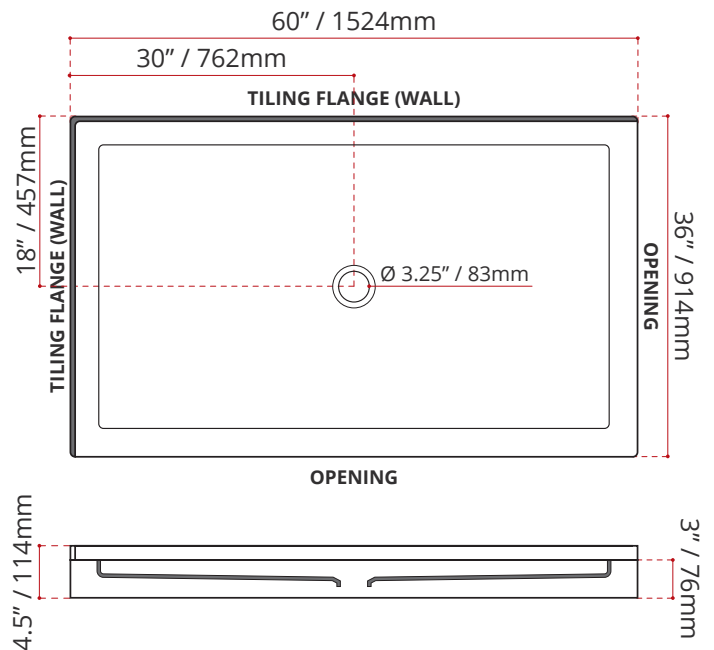

- Double Threshold / Opening
- **Center Drain**
- **Matte White Finish**
- **Left or right hand threshold opening**
- Made in Canada
- Hygienic material
- **Made from Shila Stone cast resin**
- Stain, scratch and crack resistance
- Complies with CSA & IAPMO standards

SHIPPING INFORMATION:

- Length: 62" / 1575mm
- Net Weight: 35 kg / 77lbs
- Width: 38" / 965mm
- Gross Weight: 40 kg / 88lbs
- Height: 8" / 203mm

SDTCD6036L4

(LEFT HAND THRESHOLD OPENING)

SDTCD6036R4

(RIGHT HAND THRESHOLD OPENING)

DISCLAIMER: Measurements may vary ± 1/4" (Diagram Not to scale)