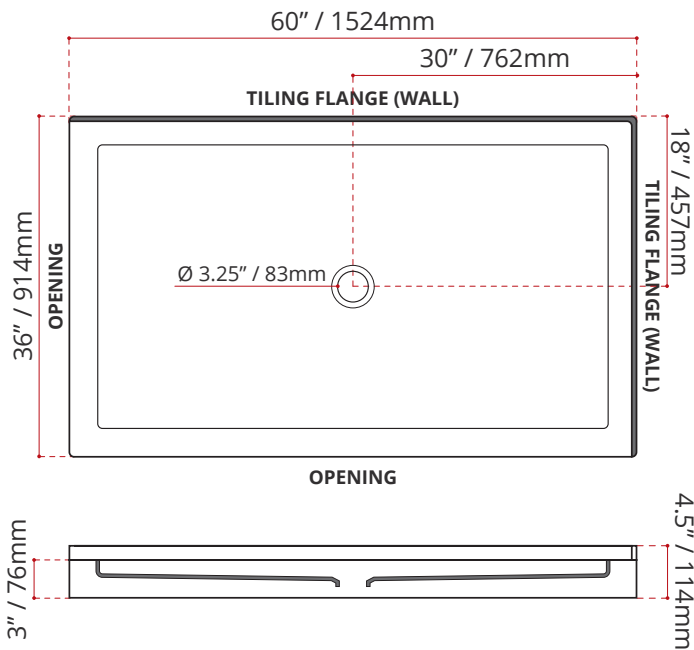

- Double Threshold / Opening
- **Center Drain**
- **Matte White Finish**
- **Left or right hand threshold opening**
- Made in Canada
- Hygienic material
- **Made from Shila Stone cast resin**
- Stain, scratch and crack resistance
- Complies with CSA & IAPMO standards

SHIPPING INFORMATION:

- Length: 62" / 1575mm
- Net Weight: 35 kg / 77lbs
- Width: 38" / 965mm
- Gross Weight: 40 kg / 88lbs
- Height: 8" / 203mm

SDTCD6036L4

(LEFT HAND THRESHOLD OPENING)

SDTCD6036R4

(RIGHT HAND THRESHOLD OPENING)

DISCLAIMER: Measurements may vary ± 1/4" (Diagram Not to scale)