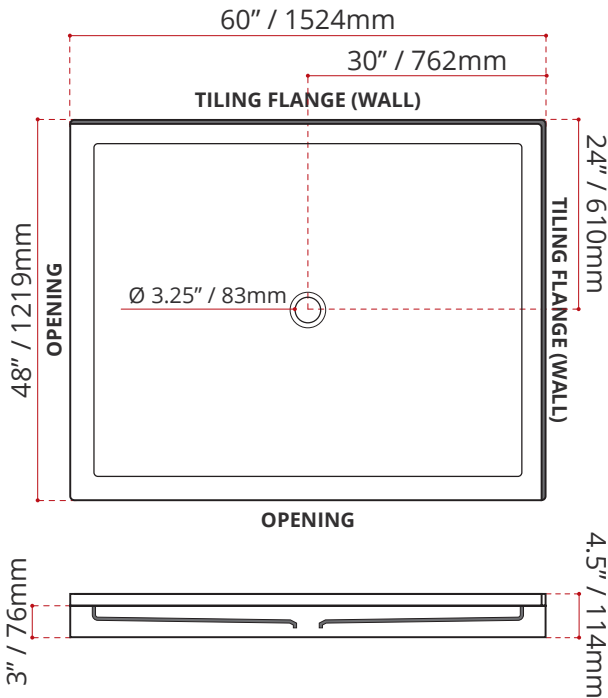

- Double Threshold / Opening
- **Center Drain**
- **Matte White Finish**
- **Left or right hand threshold opening**
- Made in Canada
- Hygienic material
- **Made from Shila Stone cast resin**
- Stain, scratch and crack resistance
- Complies with CSA & IAPMO standards

ENVIRO SEAL

CUSTOMIZE YOUR SHOWER BASE

ALL UPCHARGE OPTIONS ARE MADE TO ORDER - NO REFUND - NO RETURN -

AVAILABLE CUSTOMIZATION OPTIONS	MODEL No.
TEXTURED BOTTOM	C4
DOUBLE TILING FLANGE	C5
TEXTURED BOTTOM + DOUBLE TILING FLANGE	C45

SHIPPING INFORMATION:

- Length: 62" / 1575mm
- Net Weight: 35 kg / 77lbs
- Width: 50" / 1270mm
- Gross Weight: 40 kg / 88lbs
- Height: 8" / 203mm

SDTCD6048L4 (LEFT HAND THRESHOLD OPENING)

SDTCD6048R4 (RIGHT HAND THRESHOLD OPENING)

DISCLAIMER: Measurements may vary ± 1/4" (Diagram Not to scale)