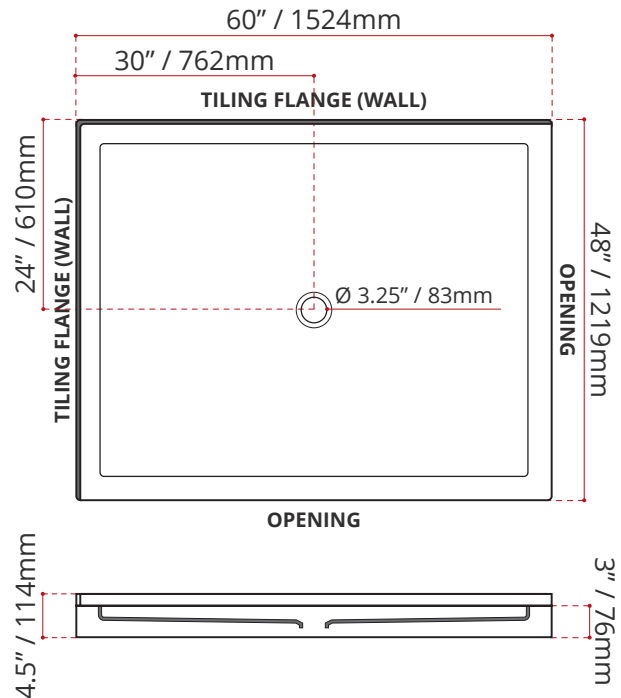

- Double Threshold / Opening
- **Center Drain**
- **Matte White Finish**
- **Left or right hand threshold opening**
- Made in Canada
- Hygienic material
- **Made from Shila Stone cast resin**
- Stain, scratch and crack resistance
- Complies with CSA & IAPMO standards

SHIPPING INFORMATION:

- Length: 62" / 1575mm
- Net Weight: 35 kg / 77lbs
- Width: 50" / 1270mm
- Gross Weight: 40 kg / 88lbs
- Height: 8" / 203mm

SDTCD6048L4 (LEFT HAND THRESHOLD OPENING)

SDTCD6048R4 (RIGHT HAND THRESHOLD OPENING)

DISCLAIMER: Measurements may vary ± 1/4" (Diagram Not to scale)