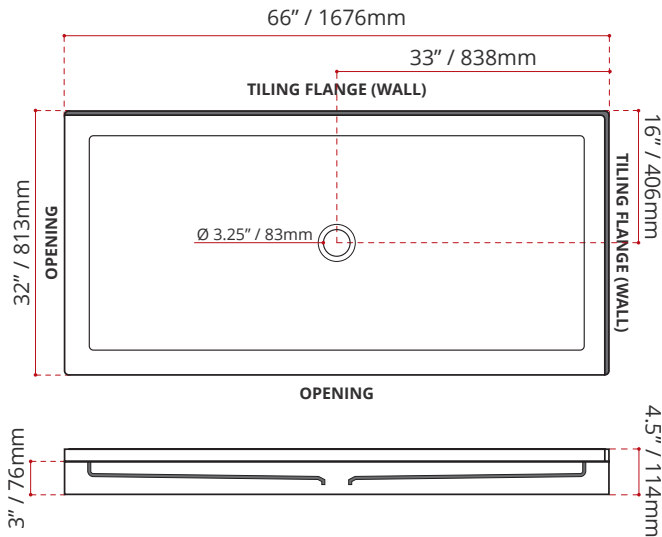

- Double Threshold / Opening
- **Center Drain**
- **Matte White Finish**
- **Left or right hand threshold opening**
- Made in Canada
- Hygienic material
- **Made from Shila Stone cast resin**
- Stain, scratch and crack resistance
- Complies with CSA & IAPMO standards

SHIPPING INFORMATION:

- Length: 68" / 1727mm
- Net Weight: 30 kg / 66lbs
- Width: 34" / 864mm
- Gross Weight: 35 kg / 77lbs
- Height: 8" / 203mm

SDTCD6632L4

(LEFT HAND THRESHOLD OPENING)

SDTCD6632R4

(RIGHT HAND THRESHOLD OPENING)

DISCLAIMER: Measurements may vary ± 1/8" (Diagram Not to scale)