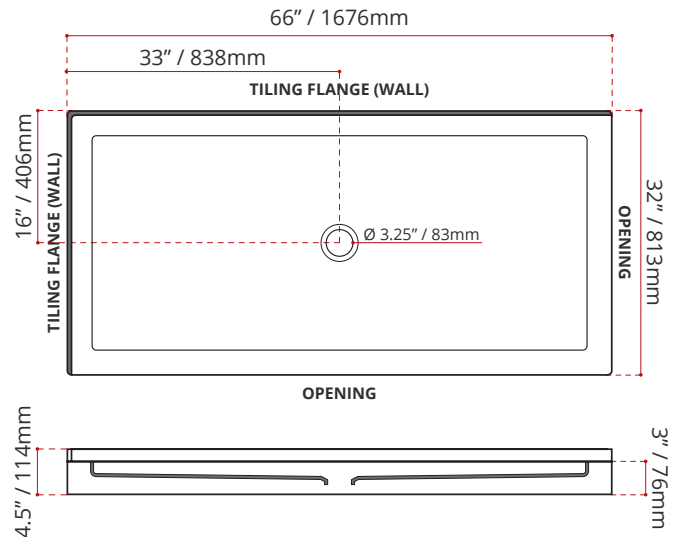

- Double Threshold / Opening
- **Center Drain**
- **Matte White Finish**
- **Left or right hand threshold opening**
- Made in Canada
- Hygienic material
- **Made from Shila Stone cast resin**
- Stain, scratch and crack resistance
- Complies with CSA & IAPMO standards

SHIPPING INFORMATION:

- Length: 68" / 1727mm
- Net Weight: 30 kg / 66lbs
- Width: 34" / 864mm
- Gross Weight: 35 kg / 77lbs
- Height: 8" / 203mm

SDTCD6632L4

(LEFT HAND THRESHOLD OPENING)

SDTCD6632R4

(RIGHT HAND THRESHOLD OPENING)

DISCLAIMER: Measurements may vary ± 1/8" (Diagram Not to scale)