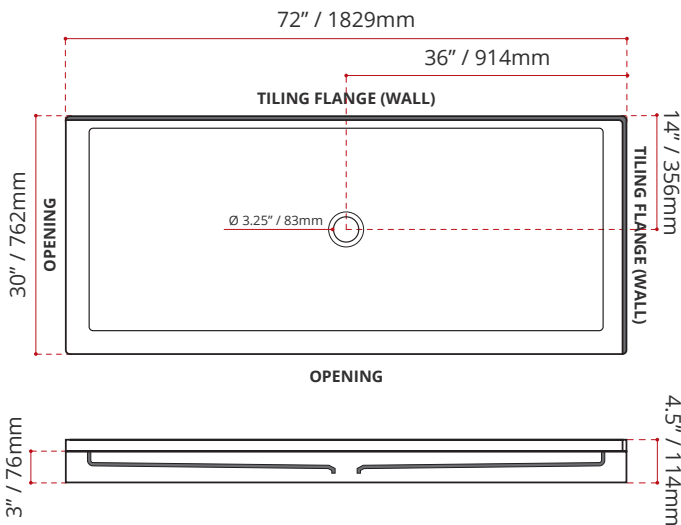

- Double Threshold / Opening
- **Center Drain**
- **Matte White Finish**
- **Left or right hand threshold opening**
- Made in Canada
- Hygienic material
- **Made from Shila Stone cast resin**
- Stain, scratch and crack resistance
- Complies with CSA & IAPMO standards

SHIPPING INFORMATION:

- Length: 74" / 1880mm
- Net Weight: 35 kg / 77lbs
- Width: 34" / 864mm
- Gross Weight: 40 kg / 88lbs
- Height: 8" / 203mm

SDTCD7230L4

(LEFT HAND THRESHOLD OPENING)

SDTCD7230R4

(RIGHT HAND THRESHOLD OPENING)

DISCLAIMER: Measurements may vary ± 1/8" (Diagram Not to scale)