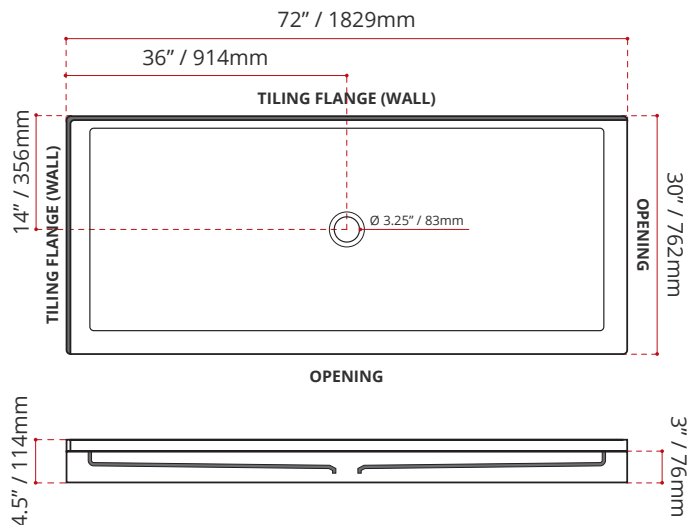

- Double Threshold / Opening
- **Center Drain**
- **Matte White Finish**
- **Left or right hand threshold opening**
- Made in Canada
- Hygienic material
- **Made from Shila Stone cast resin**
- Stain, scratch and crack resistance
- Complies with CSA & IAPMO standards

SHIPPING INFORMATION:

- Length: 74" / 1880mm
- Net Weight: 35 kg / 77lbs
- Width: 34" / 864mm
- Gross Weight: 40 kg / 88lbs
- Height: 8" / 203mm

SDTCD7230L4

(LEFT HAND THRESHOLD OPENING)

SDTCD7230R4

(RIGHT HAND THRESHOLD OPENING)

DISCLAIMER: Measurements may vary ± 1/8" (Diagram Not to scale)