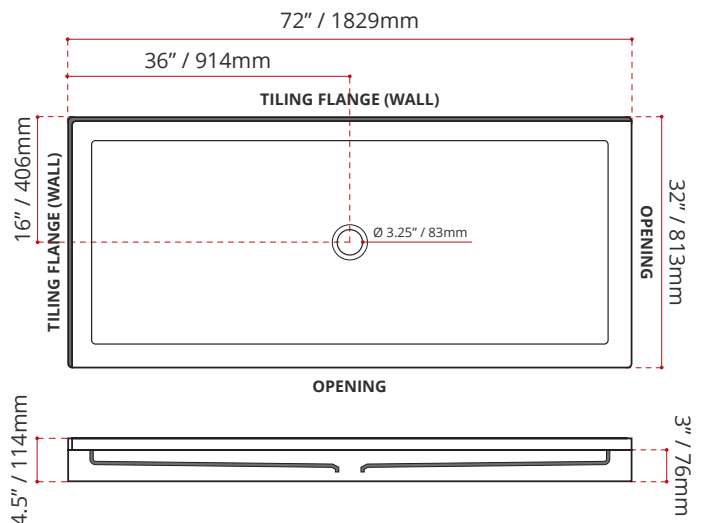

- Double Threshold / Opening
- **Center Drain**
- **Matte White Finish**
- **Left or right hand threshold opening**
- Made in Canada
- Hygienic material
- **Made from Shila Stone cast resin**
- Stain, scratch and crack resistance
- Complies with CSA & IAPMO standards

### SHIPPING INFORMATION:

- Length: 74" / 1880mm
- Net Weight: 35 kg / 77lbs
- Width: 34" / 864mm
- Gross Weight: 40 kg / 88lbs
- Height: 8" / 203mm

### SDTCD7232L4

(LEFT HAND THRESHOLD OPENING)

### SDTCD7232R4

(RIGHT HAND THRESHOLD OPENING)

DISCLAIMER: Measurements may vary ± 1/4" (Diagram Not to scale)