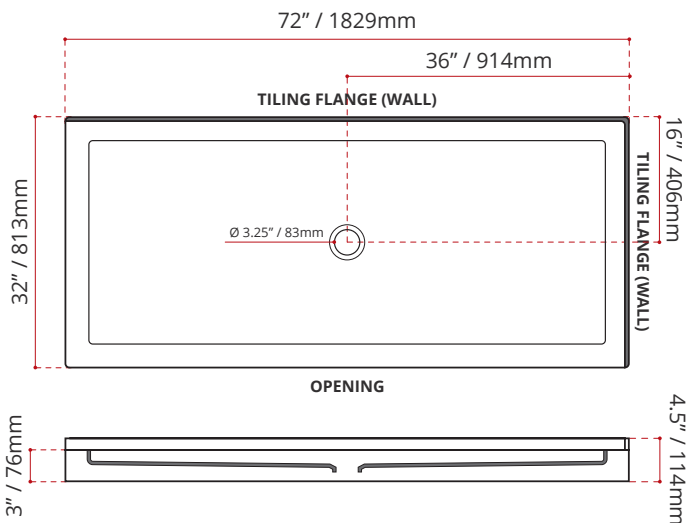

- Double Threshold / Opening
- **Center Drain**
- **Matte White Finish**
- **Left or right hand threshold opening**
- Made in Canada
- Hygienic material
- **Made from Shila Stone cast resin**
- Stain, scratch and crack resistance
- Complies with CSA & IAPMO standards

### SHIPPING INFORMATION:

- Length: 74" / 1880mm
- Net Weight: 35 kg / 77lbs
- Width: 34" / 864mm
- Gross Weight: 40 kg / 88lbs
- Height: 8" / 203mm

### SDTCD7232R4

(RIGHT HAND THRESHOLD OPENING)

DISCLAIMER: Measurements may vary ± 1/4" (Diagram Not to scale)