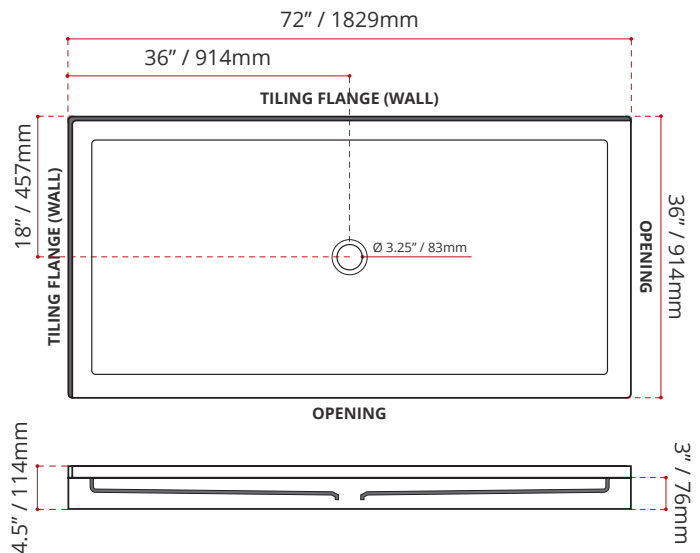

- Double Threshold / Opening
- **Center Drain**
- **Matte White Finish**
- **Left or right hand threshold opening**
- Made in Canada
- Hygienic material
- **Made from Shila Stone cast resin**
- Stain, scratch and crack resistance
- Complies with CSA & IAPMO standards

SHIPPING INFORMATION:

- Length: 74" / 1880mm
- Net Weight: 35 kg / 77lbs
- Width: 34" / 864mm
- Gross Weight: 40 kg / 88lbs
- Height: 8" / 203mm

SDTCD7236L4

(LEFT HAND THRESHOLD OPENING)

SDTCD7236R4

(RIGHT HAND THRESHOLD OPENING)

DISCLAIMER: Measurements may vary \pm 1/4" (Diagram Not to scale)