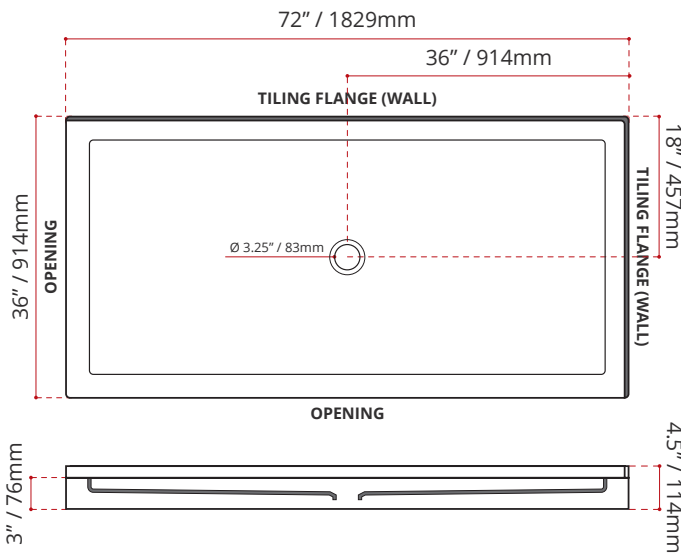

- Double Threshold / Opening
- **Center Drain**
- **Matte White Finish**
- **Left or right hand threshold opening**
- Made in Canada
- Hygienic material
- **Made from Shila Stone cast resin**
- Stain, scratch and crack resistance
- Complies with CSA & IAPMO standards

SHIPPING INFORMATION:

- Length: 74" / 1880mm
- Net Weight: 35 kg / 77lbs
- Width: 34" / 864mm
- Gross Weight: 40 kg / 88lbs
- Height: 8" / 203mm

SDTCD7236L4

(LEFT HAND THRESHOLD OPENING)

SDTCD7236R4

(RIGHT HAND THRESHOLD OPENING)

DISCLAIMER: Measurements may vary \pm 1/4" (Diagram Not to scale)