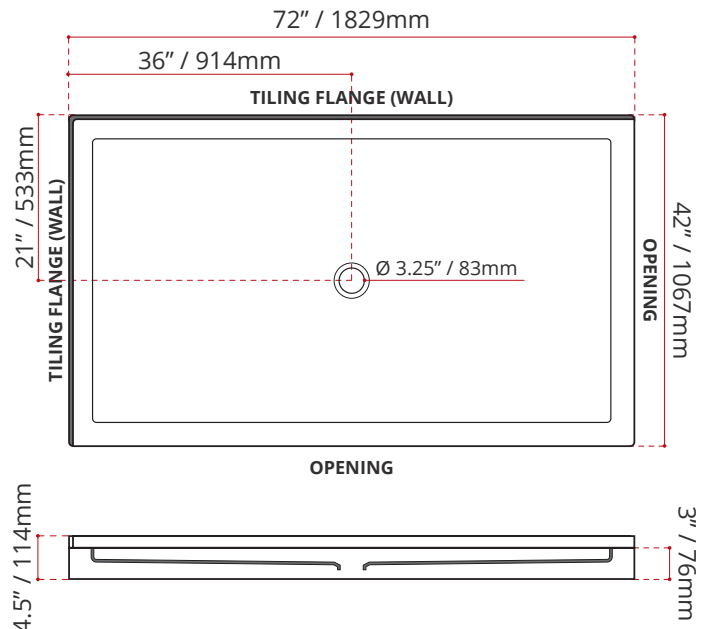

- Double Threshold / Opening
- **Center Drain**
- **Matte White Finish**
- **Left or right hand threshold opening**
- Made in Canada
- Hygienic material
- **Made from Shila Stone cast resin**
- Stain, scratch and crack resistance
- Complies with CSA & IAPMO standards

SHIPPING INFORMATION:

- Length: 74" / 1880mm
- Net Weight: 35 kg / 77lbs
- Width: 44" / 1118mm
- Gross Weight: 40 kg / 88lbs
- Height: 8" / 203mm

SDTCD7242L4

(LEFT HAND THRESHOLD OPENING)

SDTCD7242R4

(RIGHT HAND THRESHOLD OPENING)

DISCLAIMER: Measurements may vary ± 1/4" (Diagram Not to scale)