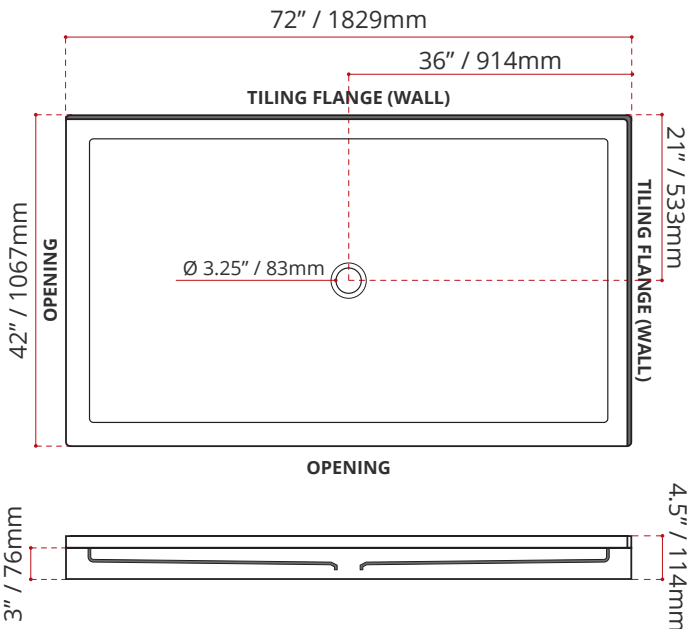

- Double Threshold / Opening
- **Center Drain**
- **Matte White Finish**
- **Left or right hand threshold opening**
- Made in Canada
- Hygienic material
- **Made from Shila Stone cast resin**
- Stain, scratch and crack resistance
- Complies with CSA & IAPMO standards

SHIPPING INFORMATION:

- Length: 74" / 1880mm
- Net Weight: 35 kg / 77lbs
- Width: 44" / 1118mm
- Gross Weight: 40 kg / 88lbs
- Height: 8" / 203mm

SDTCD7242L4

(LEFT HAND THRESHOLD OPENING)

SDTCD7242R4

(RIGHT HAND THRESHOLD OPENING)

DISCLAIMER: Measurements may vary ± 1/4" (Diagram Not to scale)