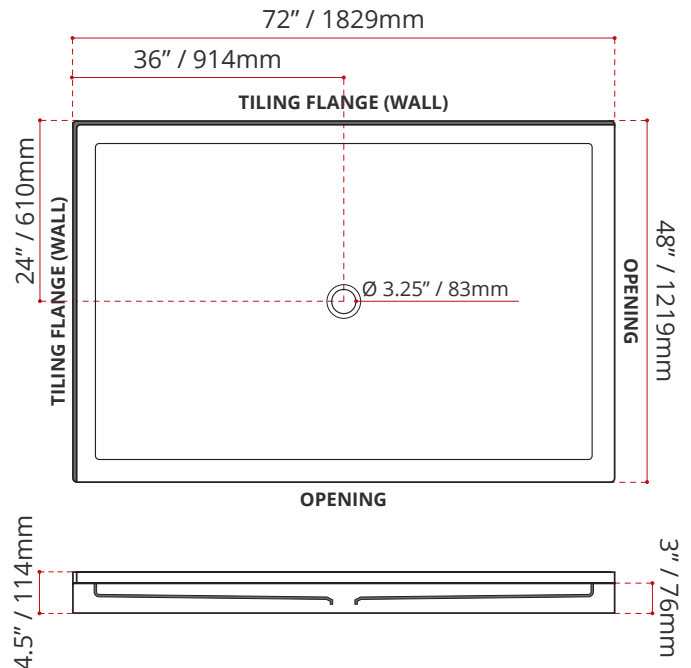

- Double Threshold / Opening
- **Center Drain**
- **Matte White Finish**
- **Left or right hand threshold opening**
- Made in Canada
- Hygienic material
- **Made from Shila Stone cast resin**
- Stain, scratch and crack resistance
- Complies with CSA & IAPMO standards

SHIPPING INFORMATION:

- Length: 74" / 1880mm
- Net Weight: 50 kg / 110lbs
- Width: 50" / 1270mm
- Gross Weight: 55 kg / 121lbs
- Height: 8" / 203mm

SDTCD7248L4

(LEFT HAND THRESHOLD OPENING)

SDTCD7248R4

(RIGHT HAND THRESHOLD OPENING)

DISCLAIMER: Measurements may vary ± 1/4" (Diagram Not to scale)