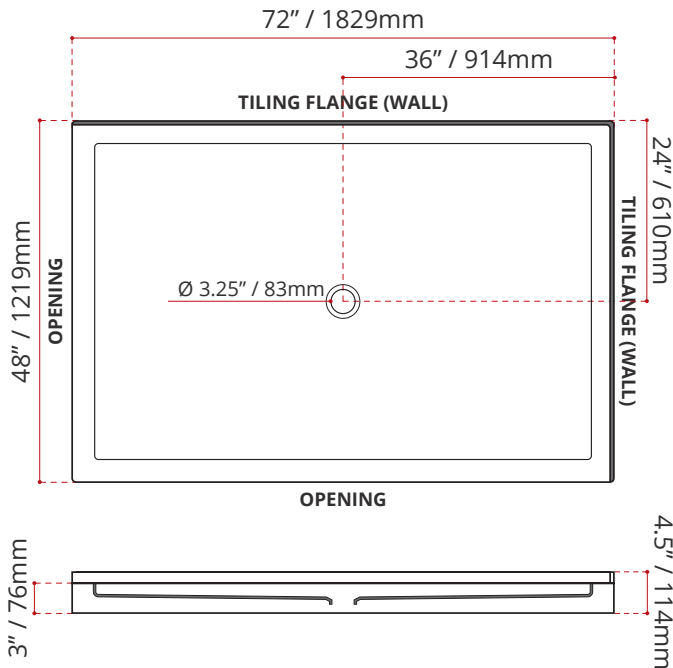

- Double Threshold / Opening
- **Center Drain**
- **Matte White Finish**
- **Left or right hand threshold opening**
- Made in Canada
- Hygienic material
- **Made from Shila Stone cast resin**
- Stain, scratch and crack resistance
- Complies with CSA & IAPMO standards

SHIPPING INFORMATION:

- Length: 74" / 1880mm
- Net Weight: 50 kg / 110lbs
- Width: 50" / 1270mm
- Gross Weight: 55 kg / 121lbs
- Height: 8" / 203mm

SDTCD7248L4

(LEFT HAND THRESHOLD OPENING)

SDTCD7248R4

(RIGHT HAND THRESHOLD OPENING)

DISCLAIMER: Measurements may vary ± 1/4" (Diagram Not to scale)