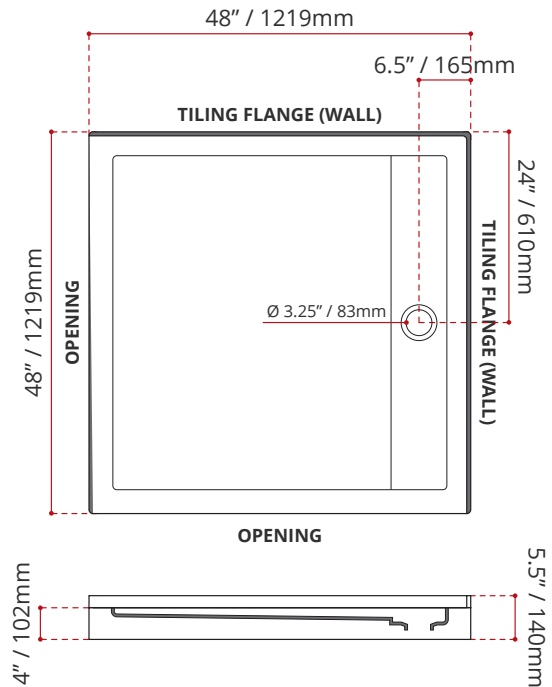

- Double Threshold / Opening
- **Off-set Drain location**
- **Left or right hand threshold opening**
- **Matte White Finish**
- Default white linear drain cover included
- Made in Canada
- Hygienic material
- **Made from Shila Stone cast resin**
- Stain, scratch and crack resistance
- Complies with CSA & IAPMO standards

### CUSTOMIZE YOUR SHOWER BASE

ALL UPCHARGE OPTIONS ARE MADE TO ORDER - NO REFUND - NO RETURN -

AVAILABLE CUSTOMIZATION OPTIONS	MODEL No.
TEXTURED BOTTOM	<b>C4</b>
DOUBLE TILING FLANGE	<b>C5</b>
TEXTURED BOTTOM + DOUBLE TILING FLANGE	<b>C45</b>

### SHIPPING INFORMATION:

- Length: 50" / 1270mm
- Net Weight: 35 kg / 77lbs
- Width: 50" / 1270mm
- Gross Weight: 40 kg / 88lbs
- Height: 8" / 203mm

**SDTLD4848L4**  
(LEFT HAND DRAIN LOCATION)  
(RIGHT HAND THRESHOLD / OPENING)

**SDTLD4848R4**  
(RIGHT HAND DRAIN LOCATION)  
(LEFT HAND THRESHOLD / OPENING)

DISCLAIMER: Measurements may vary ± 1/4" (Diagram Not to scale)