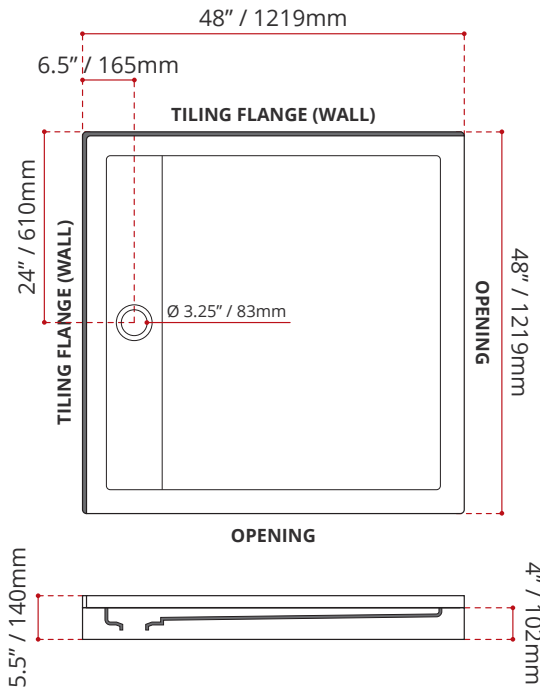

- Double Threshold / Opening
- **Off-set Drain location**
- **Left or right hand threshold opening**
- **Matte White Finish**
- Default white linear drain cover included
- Made in Canada
- Hygienic material
- **Made from Shila Stone cast resin**
- Stain, scratch and crack resistance
- Complies with CSA & IAPMO standards

### CUSTOMIZE YOUR SHOWER BASE

ALL UPCHARGE OPTIONS ARE MADE TO ORDER - NO REFUND - NO RETURN -

AVAILABLE CUSTOMIZATION OPTIONS	MODEL No.
TEXTURED BOTTOM	<b>C4</b>
DOUBLE TILING FLANGE	<b>C5</b>
TEXTURED BOTTOM + DOUBLE TILING FLANGE	<b>C45</b>

### SHIPPING INFORMATION:

- Length: 50" / 1270mm
- Net Weight: 35 kg / 77lbs
- Width: 50" / 1270mm
- Gross Weight: 40 kg / 88lbs
- Height: 8" / 203mm

**SDTLD4848L4**  
(LEFT HAND DRAIN LOCATION)  
(RIGHT HAND THRESHOLD / OPENING)

**SDTLD4848R4**  
(RIGHT HAND DRAIN LOCATION)  
(LEFT HAND THRESHOLD / OPENING)

DISCLAIMER: Measurements may vary ± 1/4" (Diagram Not to scale)